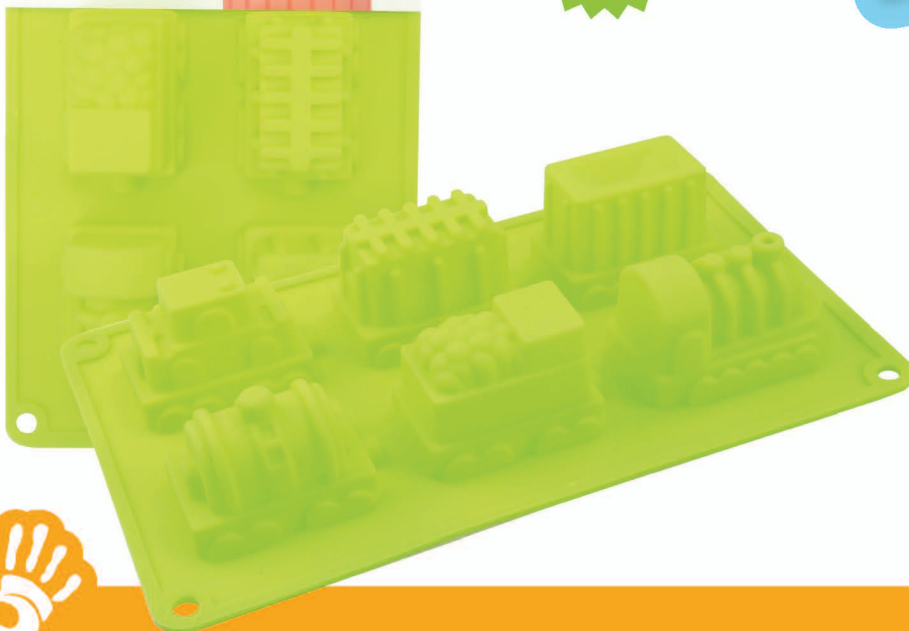

Cake Train

Packaging
Full colour sleeve
16 x 17 cm

Content
Silicone cake mould
28,6 x 21,2 x 5,1 cm

HIGH5
PRODUCTS

Makin' & Bakin'!