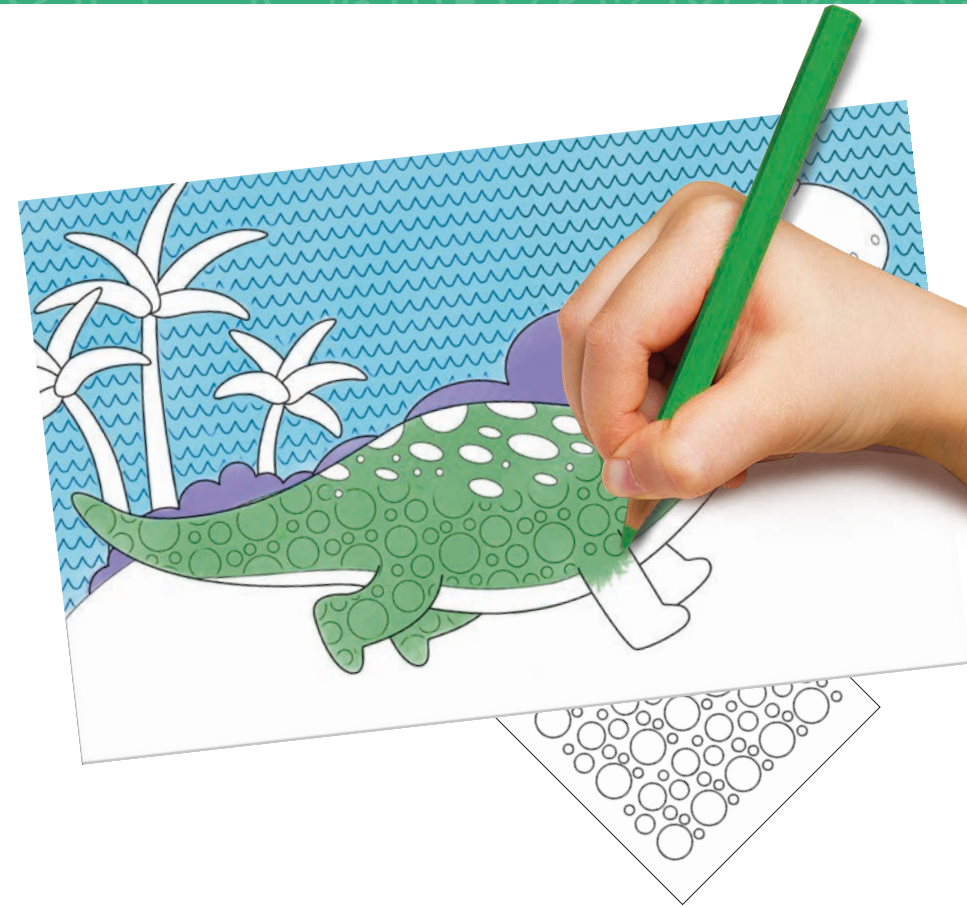

PACKAGING

polybag with inlaycard
33 x 33 cm

COLOUR 'N' TRACE

COLOUR 'N' TRACE DRAWING SET

CONTAINS

- Colour 'n' trace
- 4pcs drawing sheets
- 5pcs tracing texture
- 5pcs colour pencils

PACKAGING

Envelope 22cm x 22cm

COLOUR 'N' TRACE DRAWING SET

CONTAINS

- Colour 'n' trace
- 4pcs drawing sheets
- 5pcs tracing texture
- 5pcs colour pencils

PACKAGING

Envelope 22cm x 22cm

PLASTER PLANT POTS

With seeds and soil to grow veggies, herbs and edible flowers!

PLASTER PLANT POT

6+ YEARS
D.I.Y.
6 COLOURS

edible veggies included

**PAINT YOUR OWN MONKEY PLANT POT
WITH RADISH SEEDS AND SOIL**

CONTENT:
Plaster figure +/- 16 cm
paint pots (6 colours)
paint brush
soil tablet & seeds