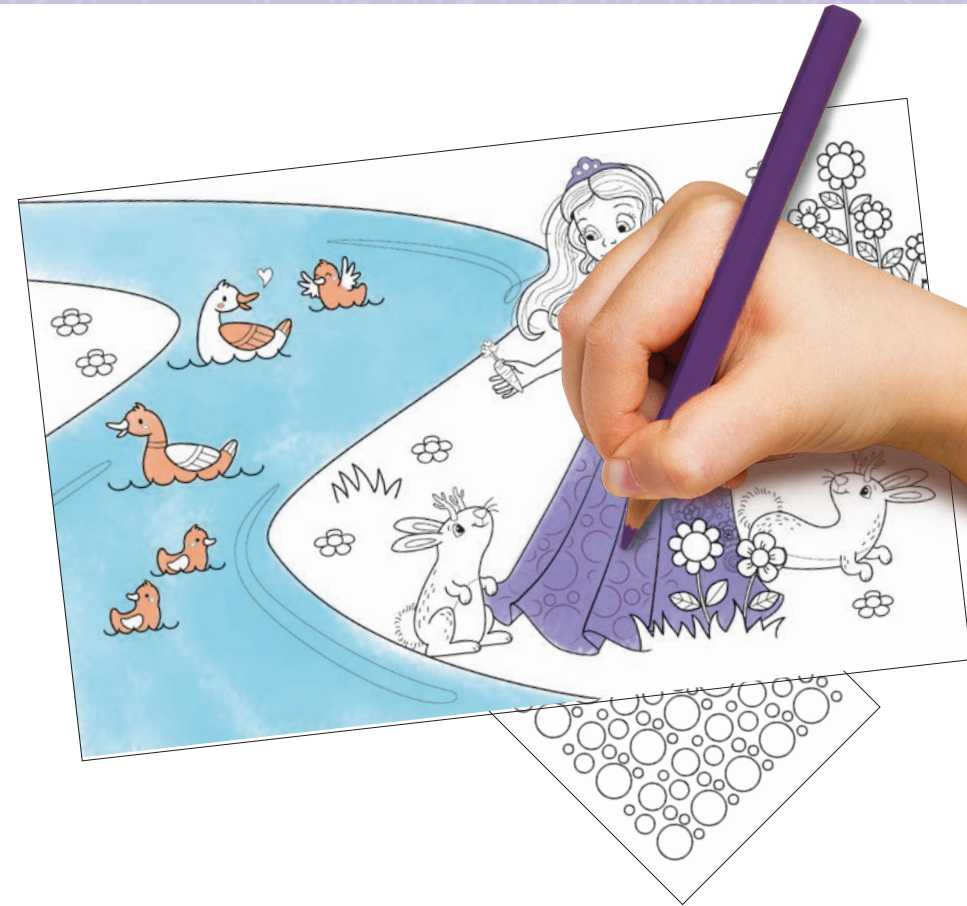

COLOUR 'N' TRACE DRAWING SET

CONTAINS

- Colour 'n' trace
- 4pcs drawing sheets
- 5pcs tracing texture
- 5pcs colour pencils

PACKAGING

Envelope 22cm x 22cm

PLASTER PLANT POTS

With seeds and soil to grow veggies, herbs and edible flowers!

PLASTER PLANT POT

6+ YEARS
D.I.Y.
6 COLOURS

edible veggies included

**PAINT YOUR OWN MONKEY PLANT POT
WITH RADISH SEEDS AND SOIL**

CONTENT:
Plaster figure +/- 16 cm
paint pots (6 colours)
paint brush
soil tablet & seeds