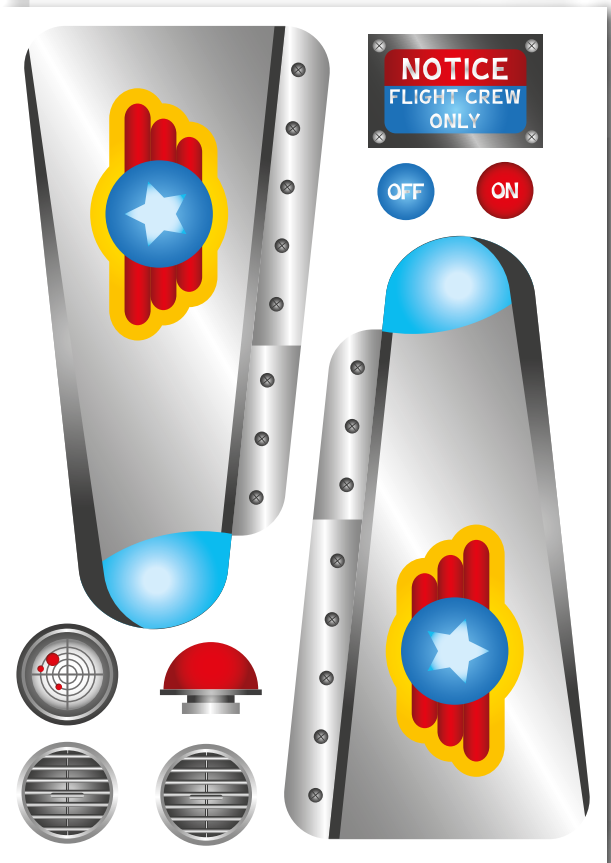

WORKBENCH

4 stickers sheets in a set. Size of a sticker sheet 42 x 29 cm

imaginative stickers

DECORATE & PLAY

PLANE

4 stickers sheets in a set. Size of a sticker sheet 42 x 29 cm

imaginative stickers

DECORATE & PLAY