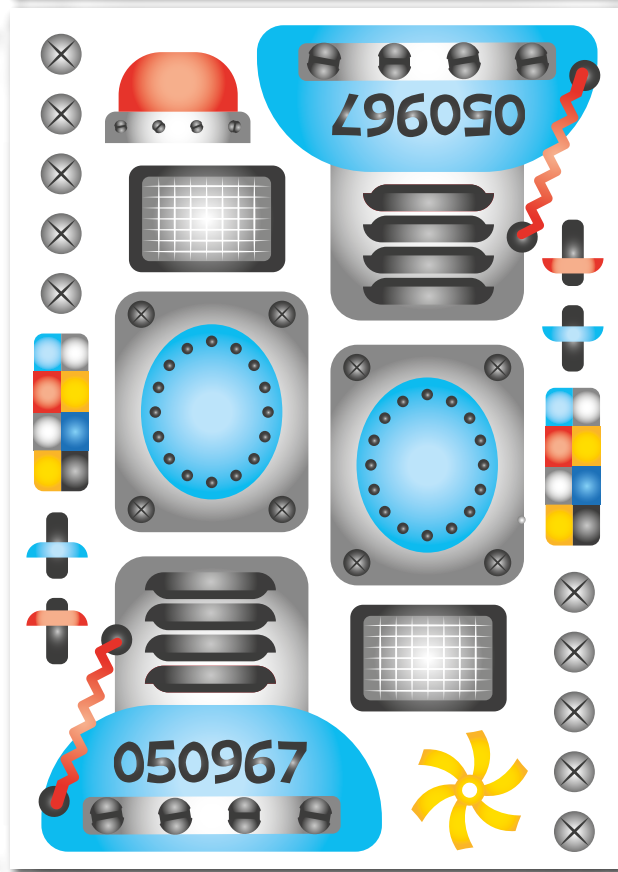

Now available:
Stickers for cardboard box:
Kitchen, Workbench, Beauty salon, Robot,
Firetruck, Plane, Racecar and Spacecar.
Stickers for milk carton:
Vehicles and city houses.

Ages 3+

Sticker it up!

**imaginative
stickers**
DECORATE & PLAY

Cardboard
not
included

KITCHEN

4 stickers sheets in a set. Size of a sticker sheet 42 x 29 cm

imaginative stickers

DECORATE & PLAY

Cardboard
not
included

BEAUTY SALON

4 stickers sheets in a set. Size of a sticker sheet 42 x 29 cm

imaginative stickers

DECORATE & PLAY

Cardboard
not
included

ROBOT

4 stickers sheets in a set. Size of a sticker sheet 42 x 29 cm

imaginative stickers

DECORATE & PLAY

Cardboard
not
included

WORKBENCH

4 stickers sheets in a set. Size of a sticker sheet 42 x 29 cm

imaginative stickers

DECORATE & PLAY

PLANE

4 stickers sheets in a set. Size of a sticker sheet 42 x 29 cm

imaginative stickers

DECORATE & PLAY