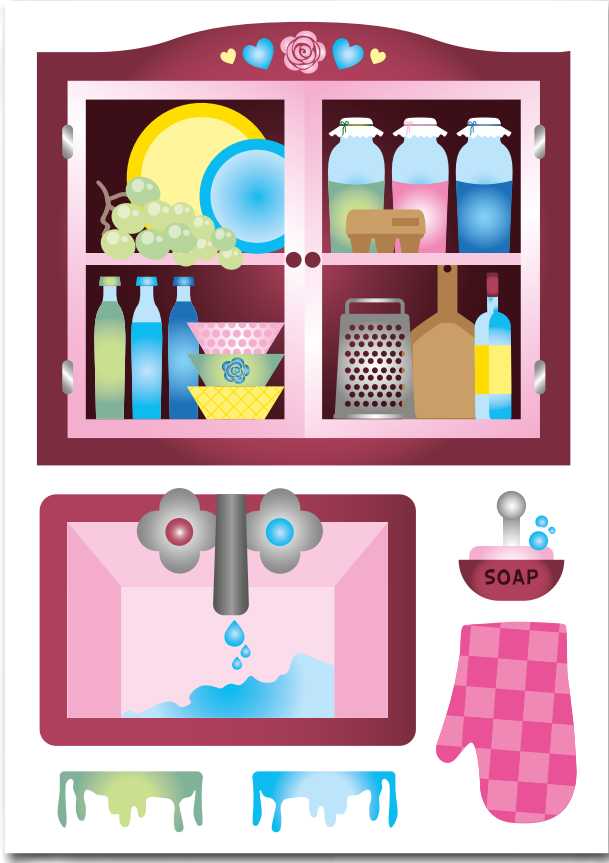

High5 presents:

Imaginative stickers

DECORATE & PLAY

Upgrade any cardboard box with Imaginative Stickers!
Create a scene to play in. Just decorate and play!
Cardboard box not included.

A set contains:
4 themed full colour sticker sheets.

Now available:
Stickers for cardboard box:
Kitchen, Workbench, Beauty salon, Robot,
Firetruck, Plane, Racecar and Spacecar.
Stickers for milk carton:
Vehicles and city houses.

Ages 3+

Sticker it up!

**imaginative
stickers**
DECORATE & PLAY

Cardboard
not
included

KITCHEN

4 stickers sheets in a set. Size of a sticker sheet 42 x 29 cm

imaginative stickers

DECORATE & PLAY

Cardboard
not
included

BEAUTY SALON

4 stickers sheets in a set. Size of a sticker sheet 42 x 29 cm