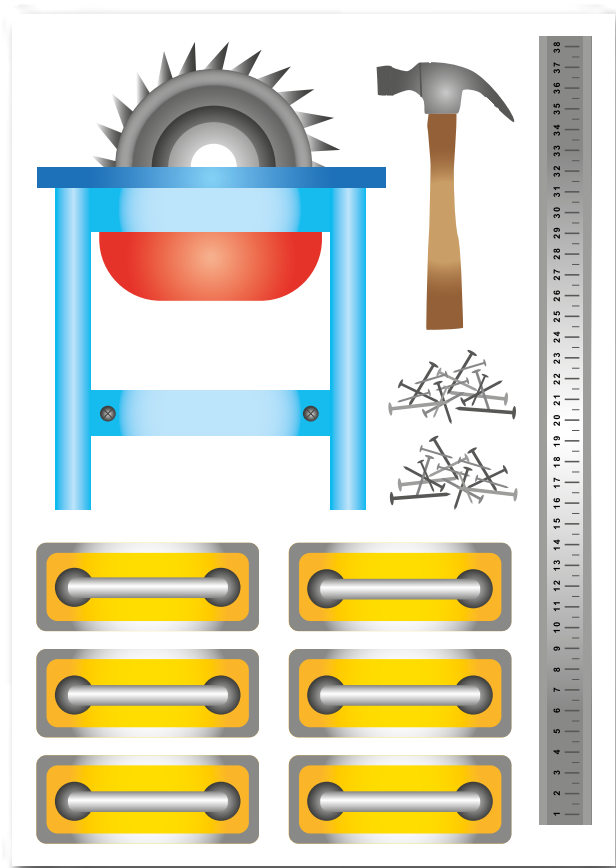

Cardboard
not
included

KITCHEN

4 stickers sheets in a set. Size of a sticker sheet 42 x 29 cm

imaginative stickers

DECORATE & PLAY

Cardboard
not
included

BEAUTY SALON

4 stickers sheets in a set. Size of a sticker sheet 42 x 29 cm

imaginative stickers

DECORATE & PLAY

Cardboard
not
included

ROBOT

4 stickers sheets in a set. Size of a sticker sheet 42 x 29 cm

imaginative stickers

DECORATE & PLAY

Cardboard
not
included

WORKBENCH

4 stickers sheets in a set. Size of a sticker sheet 42 x 29 cm

imaginative stickers

DECORATE & PLAY

PLANE

4 stickers sheets in a set. Size of a sticker sheet 42 x 29 cm

imaginative stickers

DECORATE & PLAY