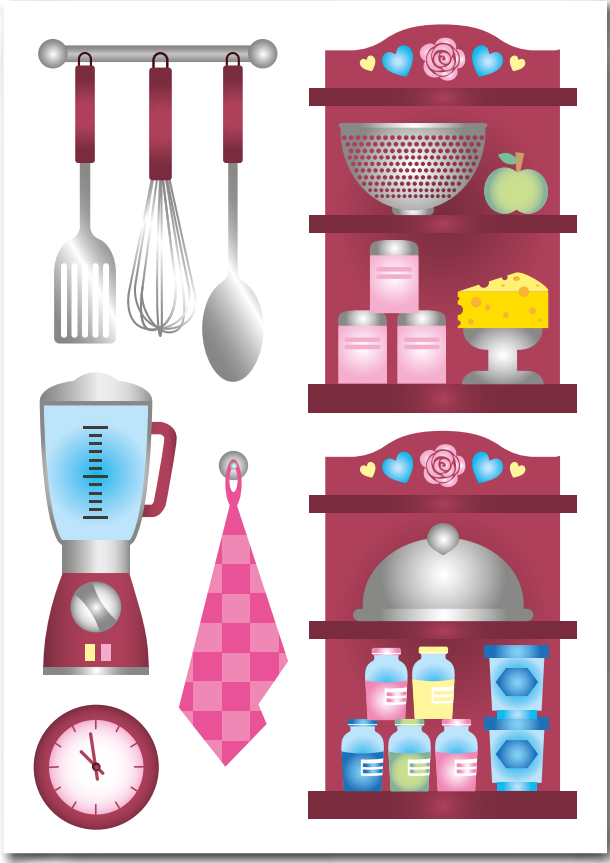

Now available:
Stickers for cardboard box:
Kitchen, Workbench, Beauty salon, Robot,
Firetruck, Plane, Racecar and Spacecar.
Stickers for milk carton:
Vehicles and city houses.

Ages 3+

Sticker it up!

**imaginative
stickers**
DECORATE & PLAY

Cardboard
not
included

KITCHEN

4 stickers sheets in a set. Size of a sticker sheet 42 x 29 cm

imaginative stickers

DECORATE & PLAY

Cardboard
not
included

BEAUTY SALON

4 stickers sheets in a set. Size of a sticker sheet 42 x 29 cm