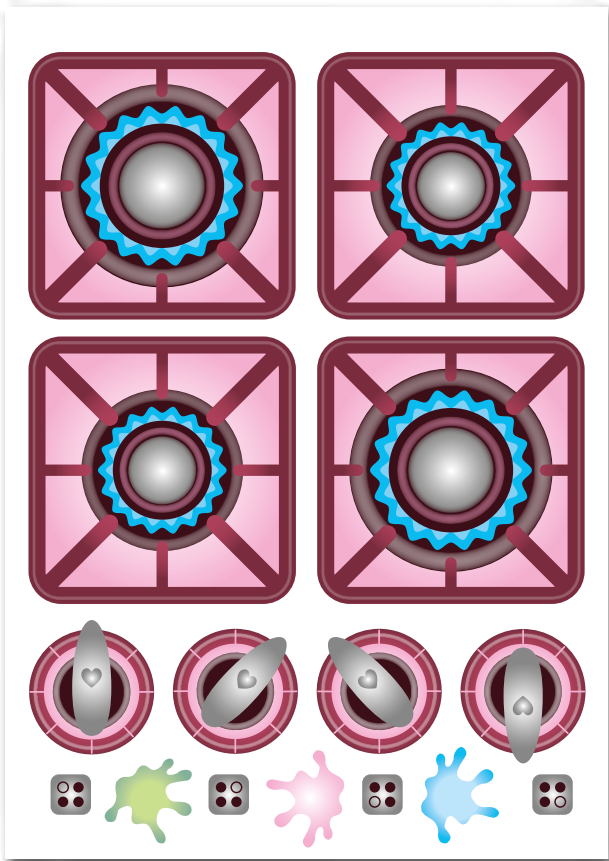

High5 presents:

Imaginative stickers

DECORATE & PLAY

Upgrade any cardboard box with Imaginative Stickers!
Create a scene to play in. Just decorate and play!
Cardboard box not included.

A set contains:
4 themed full colour sticker sheets.

Now available:
Stickers for cardboard box:
Kitchen, Workbench, Beauty salon, Robot,
Firetruck, Plane, Racecar and Spacecar.
Stickers for milk carton:
Vehicles and city houses.

Ages 3+

Sticker it up!

**imaginative
stickers**
DECORATE & PLAY

Cardboard
not
included

KITCHEN

4 stickers sheets in a set. Size of a sticker sheet 42 x 29 cm

imaginative stickers

DECORATE & PLAY

Cardboard
not
included

BEAUTY SALON

4 stickers sheets in a set. Size of a sticker sheet 42 x 29 cm

imaginative stickers

DECORATE & PLAY

HOTEL RESTAURANT

3 stickers sheets in a set. Size of a sticker sheet 18 x 25 cm