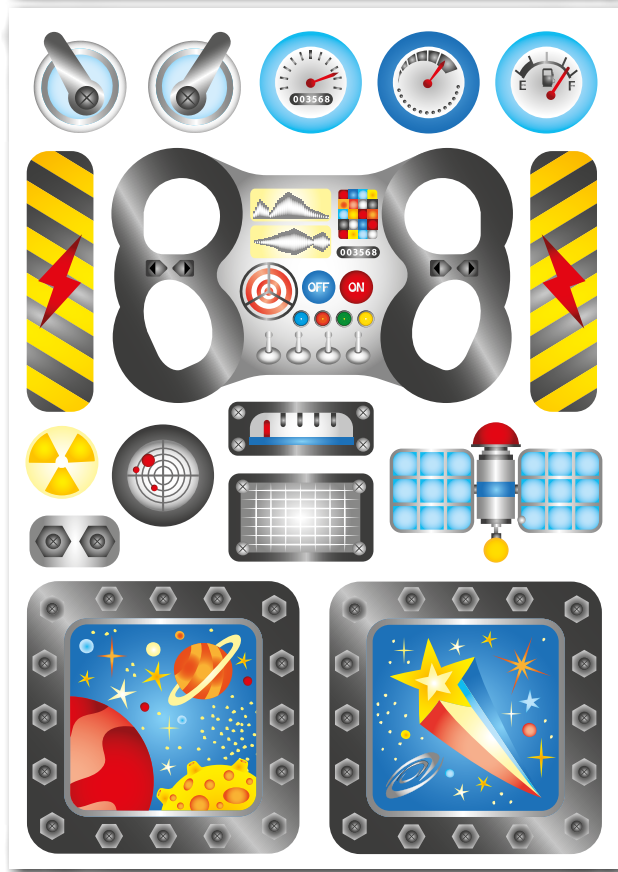

Cardboard
not
included

RACE CAR

4 stickers sheets in a set. Size of a sticker sheet 42 x 29 cm

imaginative stickers

DECORATE & PLAY

Cardboard
not
included

SPACE CAR

4 stickers sheets in a set. Size of a sticker sheet 42 x 29 cm