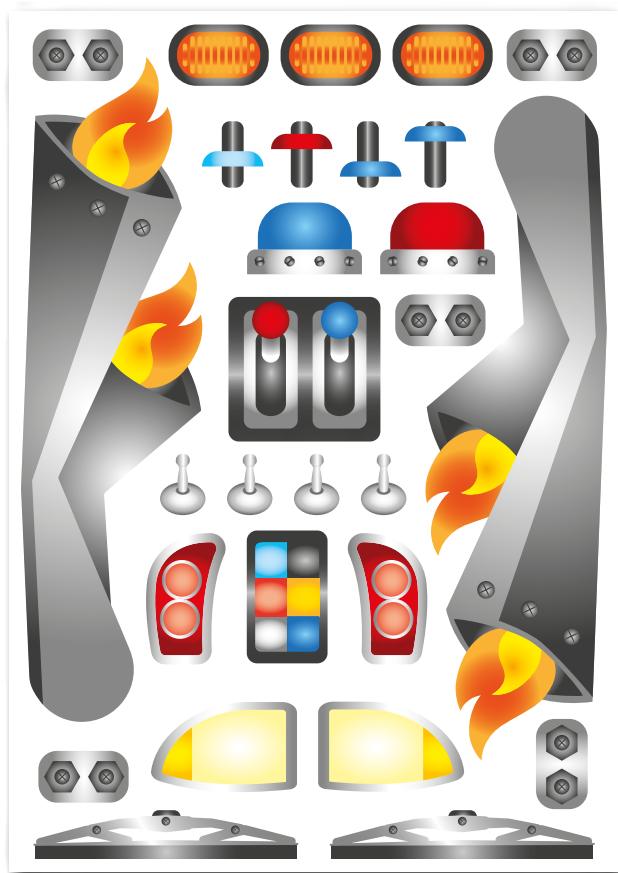

Cardboard
not
included

RACE CAR

4 stickers sheets in a set. Size of a sticker sheet 42 x 29 cm

imaginative stickers

DECORATE & PLAY

Cardboard
not
included

SPACE CAR

4 stickers sheets in a set. Size of a sticker sheet 42 x 29 cm