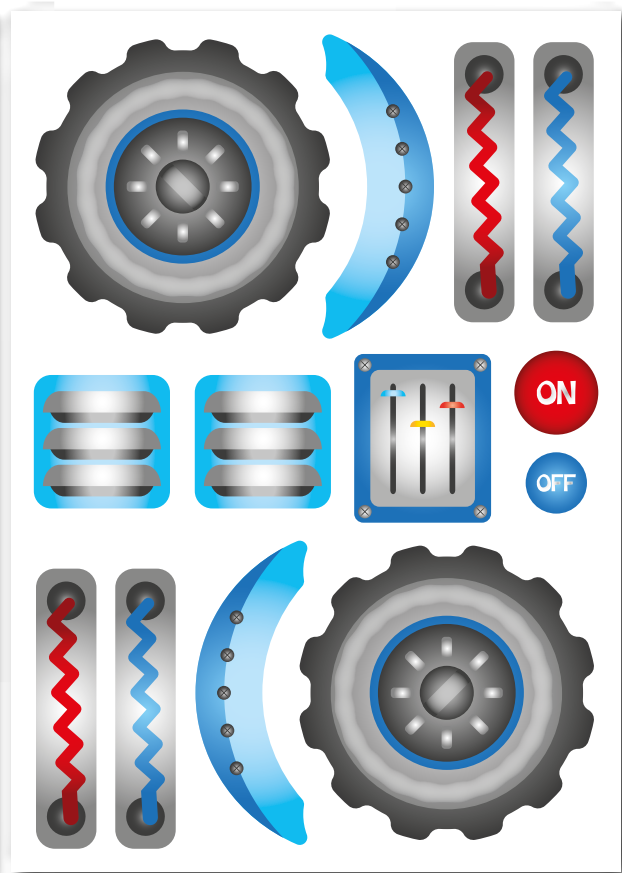

Cardboard
not
included

RACE CAR

4 stickers sheets in a set. Size of a sticker sheet 42 x 29 cm

imaginative stickers

DECORATE & PLAY

Cardboard
not
included

SPACE CAR

4 stickers sheets in a set. Size of a sticker sheet 42 x 29 cm