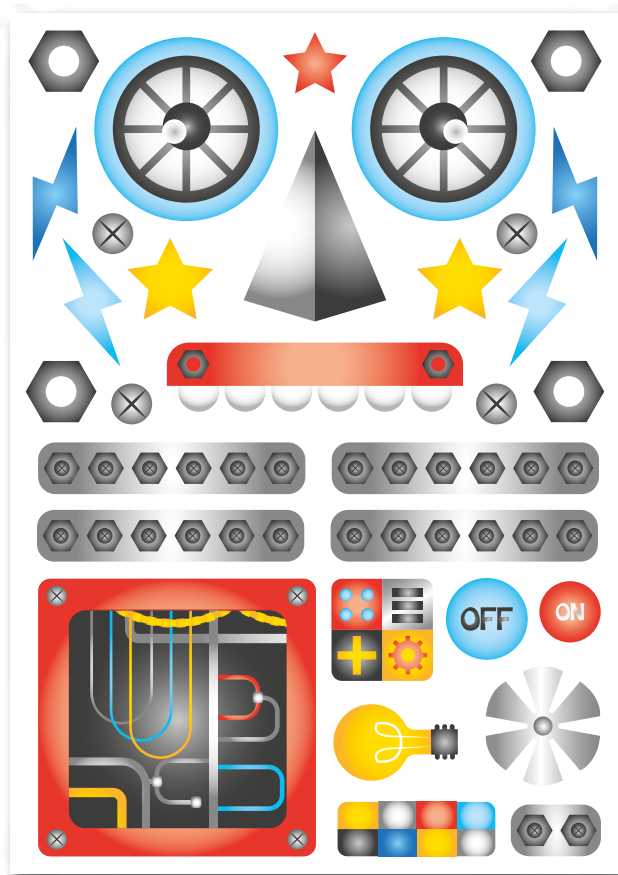

Cardboard
not
included

KITCHEN

4 stickers sheets in a set. Size of a sticker sheet 42 x 29 cm

imaginative stickers

DECORATE & PLAY

Cardboard
not
included

BEAUTY SALON

4 stickers sheets in a set. Size of a sticker sheet 42 x 29 cm

imaginative stickers

DECORATE & PLAY

Cardboard
not
included

ROBOT

4 stickers sheets in a set. Size of a sticker sheet 42 x 29 cm

imaginative stickers

DECORATE & PLAY

Cardboard
not
included