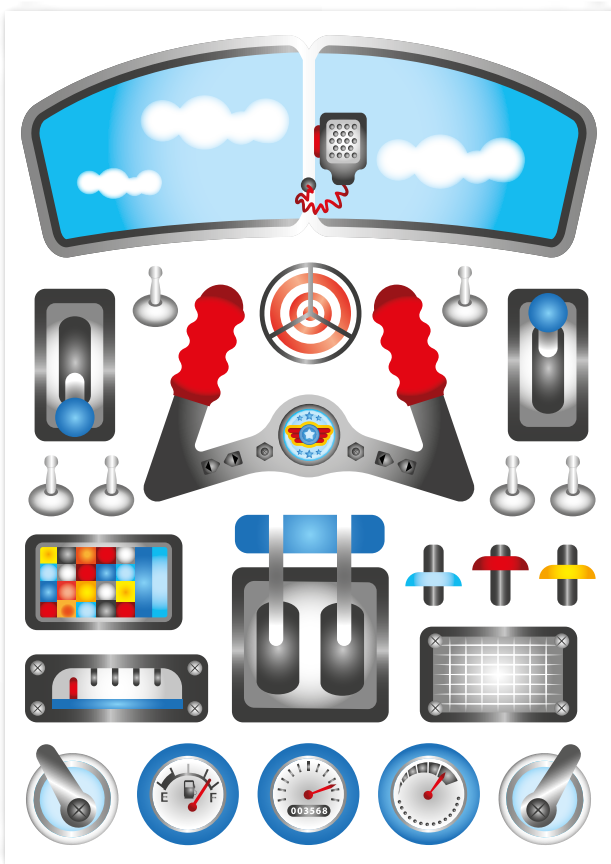

WORKBENCH

4 stickers sheets in a set. Size of a sticker sheet 42 x 29 cm

imaginative stickers

DECORATE & PLAY

PLANE

4 stickers sheets in a set. Size of a sticker sheet 42 x 29 cm

imaginative stickers

DECORATE & PLAY