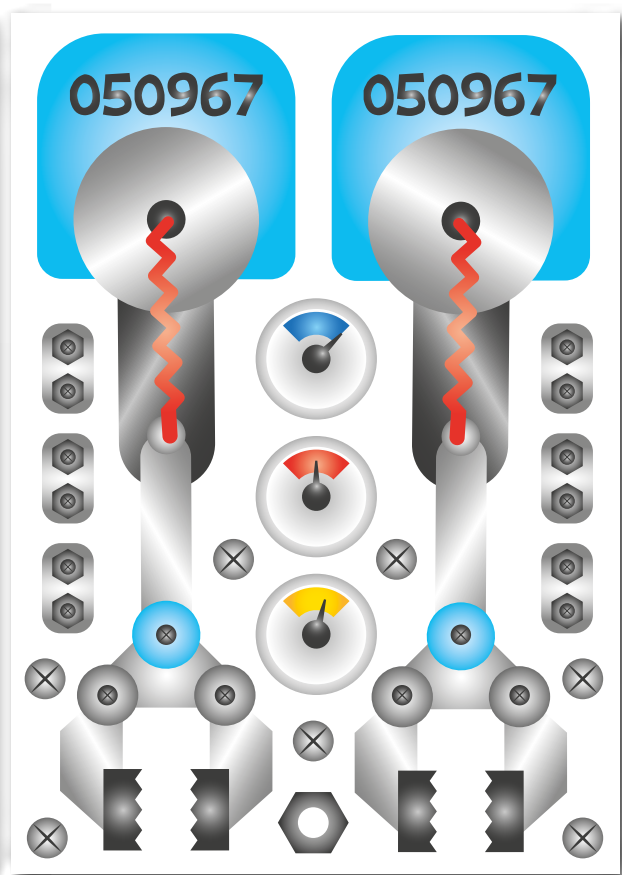

Cardboard
not
included

KITCHEN

4 stickers sheets in a set. Size of a sticker sheet 42 x 29 cm

imaginative stickers

DECORATE & PLAY

Cardboard
not
included

BEAUTY SALON

4 stickers sheets in a set. Size of a sticker sheet 42 x 29 cm

imaginative stickers

DECORATE & PLAY

Cardboard
not
included

ROBOT

4 stickers sheets in a set. Size of a sticker sheet 42 x 29 cm

imaginative stickers

DECORATE & PLAY

Cardboard
not
included

WORKBENCH

4 stickers sheets in a set. Size of a sticker sheet 42 x 29 cm

imaginative stickers

DECORATE & PLAY

PLANE

4 stickers sheets in a set. Size of a sticker sheet 42 x 29 cm

imaginative stickers

DECORATE & PLAY