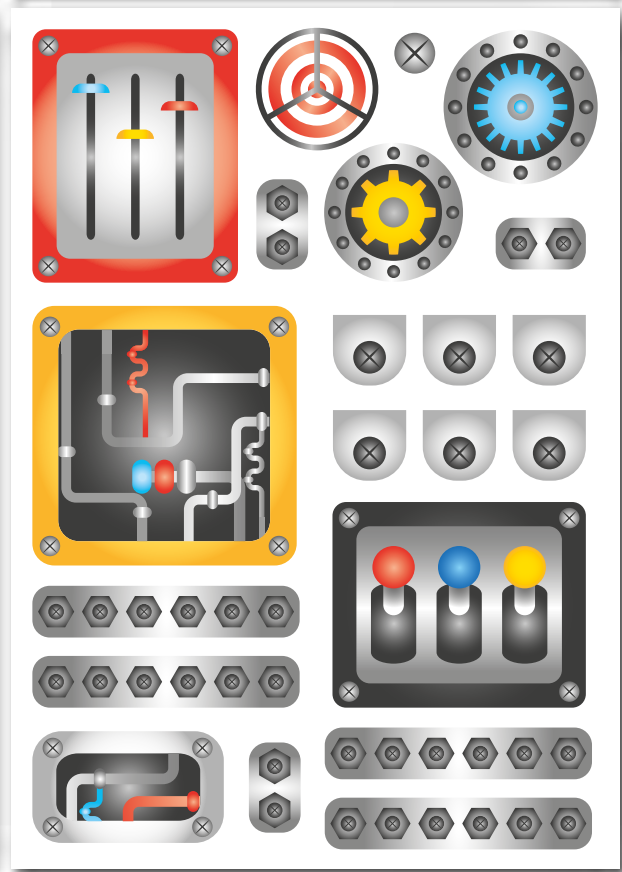

Now available:
Stickers for cardboard box:
Kitchen, Workbench, Beauty salon, Robot,
Firetruck, Plane, Racecar and Spacecar.
Stickers for milk carton:
Vehicles and city houses.

Ages 3+

Sticker it up!

**imaginative
stickers**
DECORATE & PLAY

imaginative stickers

DECORATE & PLAY

Cardboard
not
included

ROBOT

4 stickers sheets in a set. Size of a sticker sheet 42 x 29 cm

imaginative stickers

DECORATE & PLAY

Cardboard
not
included