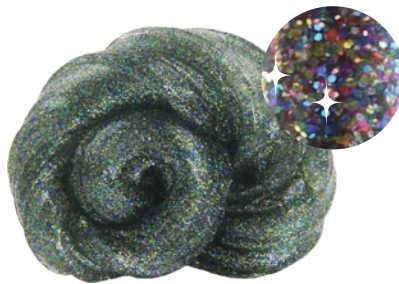

PUTTY PLANET

Tins

Cups

TYPES OF PUTTY:

Chameleon

UV light sensitive

Styrophor

Glitter

Multi glitter

Sequins

Magnetic

Glow in the dark

Heat Sensitive

2 Colours in 1

Transparent

Metallic