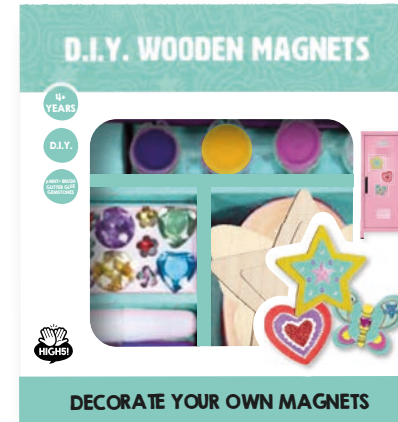

WOODEN PAINT SETS