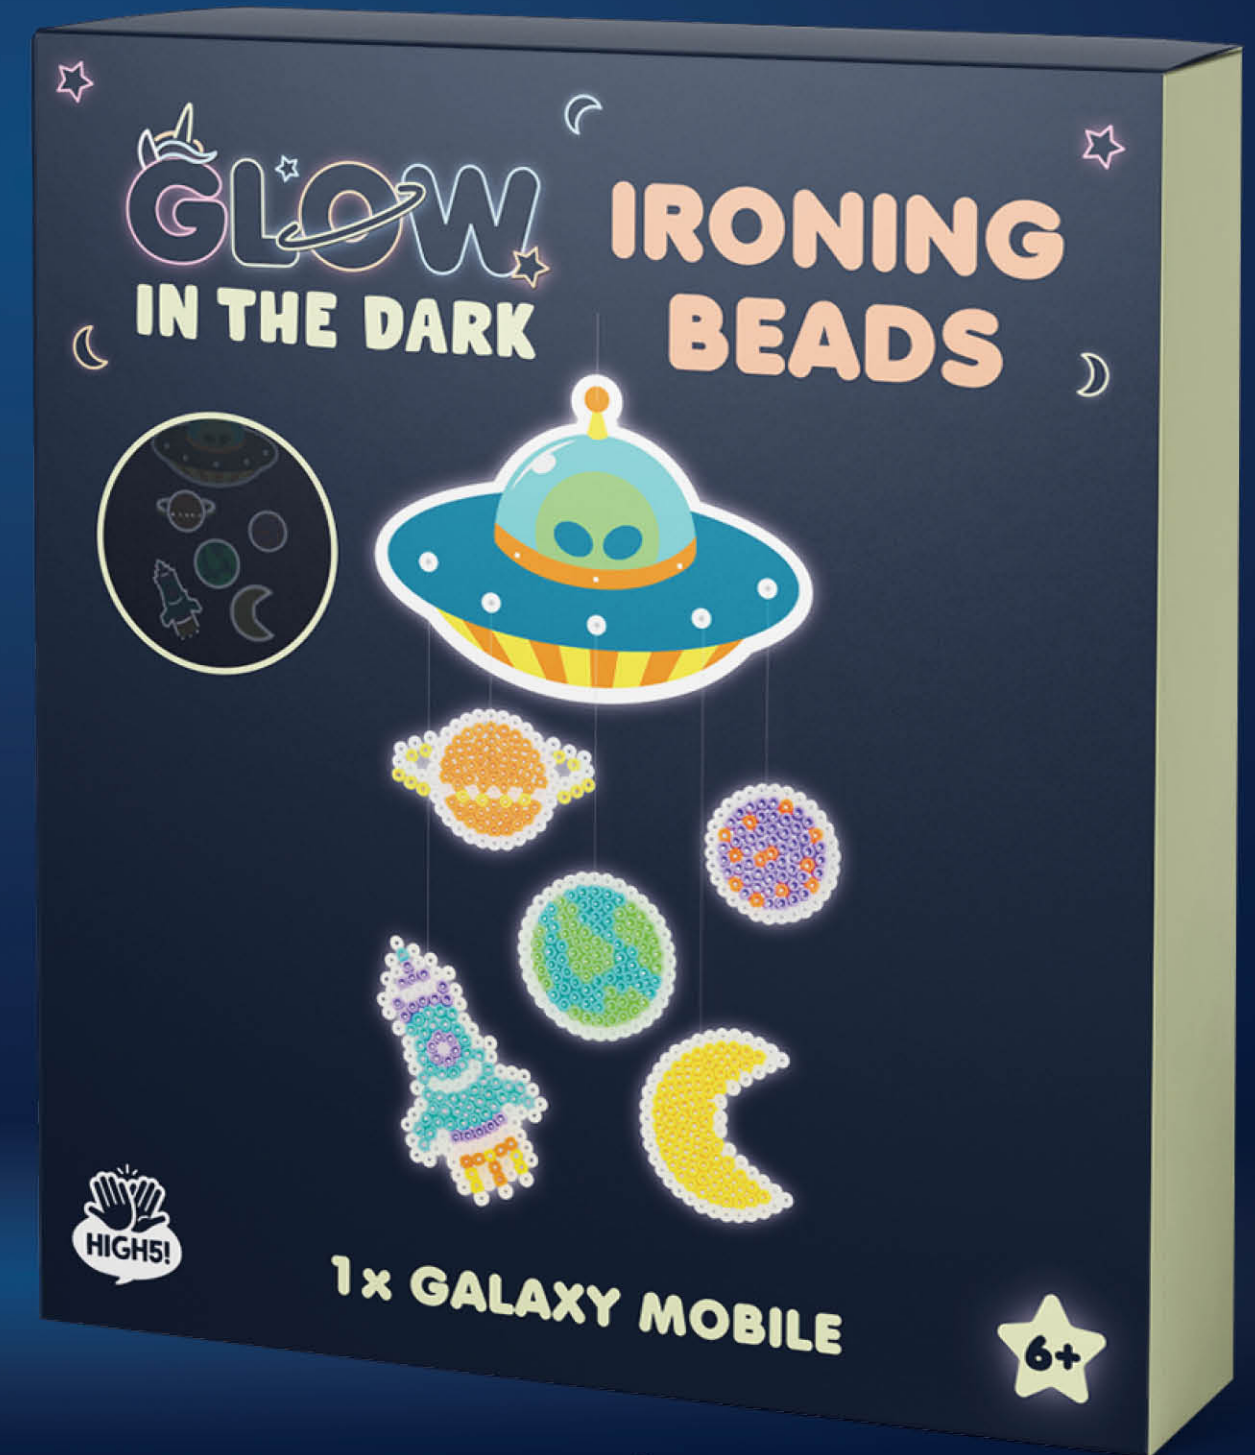

IRONING BEADS
CONTAINS: PLASTIC TWEEZER, PEGBOARD, TEMPLATE CARDS, PAPER CARD, PLASTIC CORD
PACKAGING: PAPER BOX 16X18CMX3CM