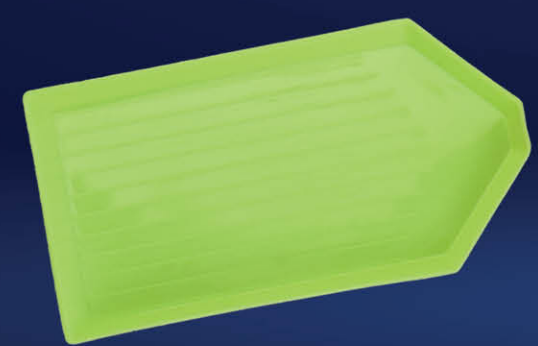

# GLOW IN THE DARK

**GLOW**  
IN THE DARK

**SCRATCH CARD**  
CONTAINS: 1 SCRATCH CARD, 1 WOODEN SCRATCH TOOL  
PACKAGING: ENVELOPE 22X33,5CM

**DIAMOND PAINTING CANVAS**  
CONTAINS: RHINESTONES, DIAMOND PAINTING CANVAS,  
SORTING TRAY, PEN, INSTRUCTION SHEET  
PACKAGING: PAPER BOX 21X21X2CM

# GLOW IN THE DARK

**PAINT**  
CONTAINS: 4X GLOW IN THE DARK BOTTLES  
PACKAGING: PAPER BOX 15X11X4CM

# GLOW IN THE DARK CHENILLE CRAFT SET

20x CHENILLE STEMS  
10x WIGGLY EYES  
30x PONYBEADS

**CHENILLE CRAFT SET**  
CONTAINS: CHENILLE PIPE CLEANERS,  
WIGGLY EYES. PONY BEADS  
PACKAGING: ENVELOPE 13X33CM

**LOOMBANDS WITH CHARMS**  
CONTAINS: LOOMBANDS,  
TRANSPARENT S-CLIPS, SILICONE CHARMS  
PACKAGING: TRANSPARENT COMPARTMENT  
BOX 13,2X10X2,8CM