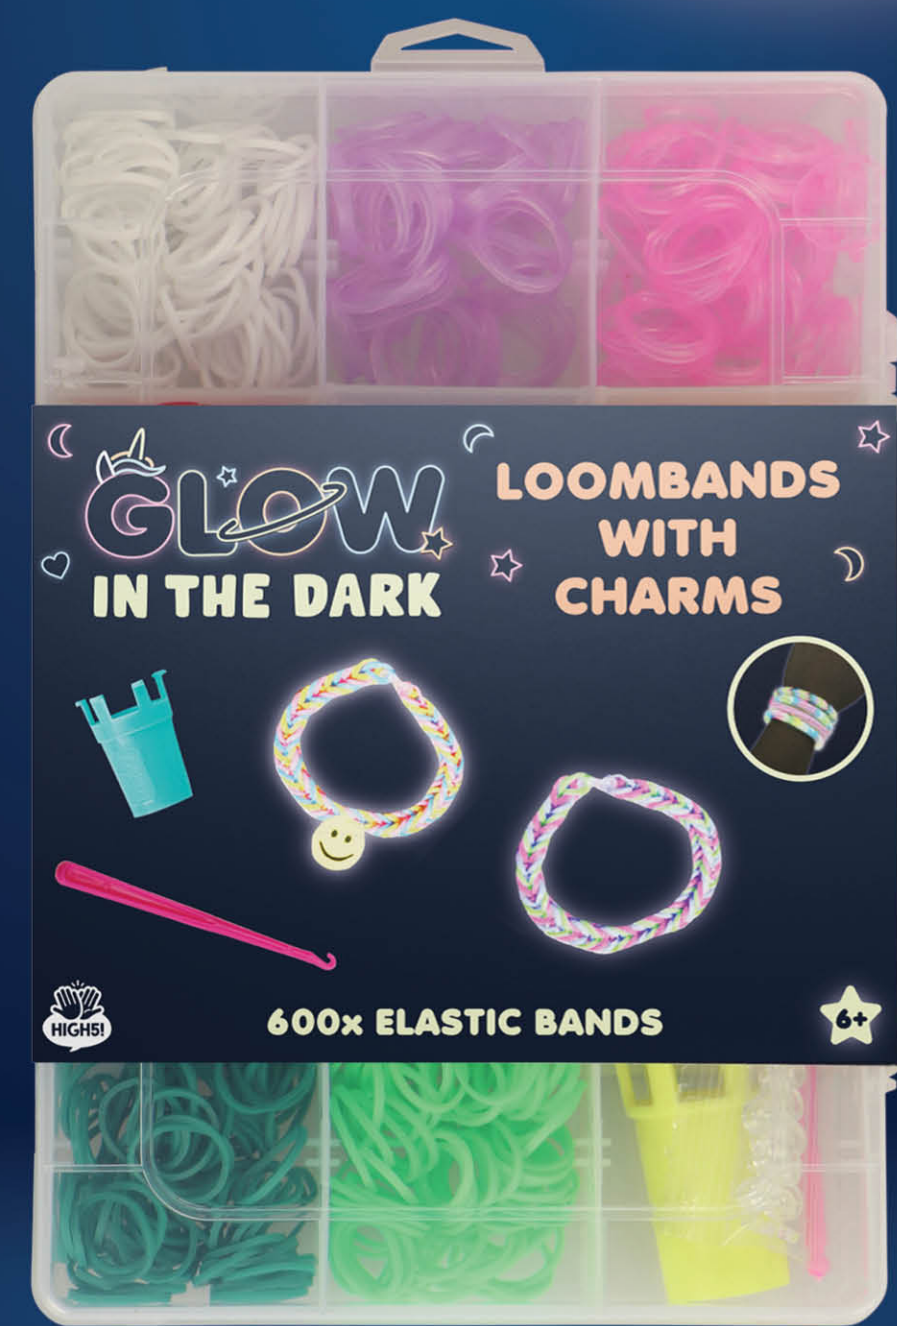

GLOW IN THE DARK

PAINT
CONTAINS: 4X GLOW IN THE DARK BOTTLES
PACKAGING: PAPER BOX 15X11X4CM

GLOW IN THE DARK CHENILLE CRAFT SET

20x CHENILLE STEMS
10x WIGGLY EYES
30x PONYBEADS

CHENILLE CRAFT SET
CONTAINS: CHENILLE PIPE CLEANERS,
WIGGLY EYES. PONY BEADS
PACKAGING: ENVELOPE 13X33CM

LOOMBANDS WITH CHARMS
CONTAINS: LOOMBANDS,
TRANSPARENT S-CLIPS, SILICONE CHARMS
PACKAGING: TRANSPARENT COMPARTMENT
BOX 13,2X10X2,8CM

GLOW IN THE DARK PAPER DESIGN SHEETS

PAPER DESIGN SHEETS
CONTAINS: 40X PAGES IN 10 DIFFERENT DESIGNS
PACKAGING: PAPER BLOCK 15X15X0,8CM