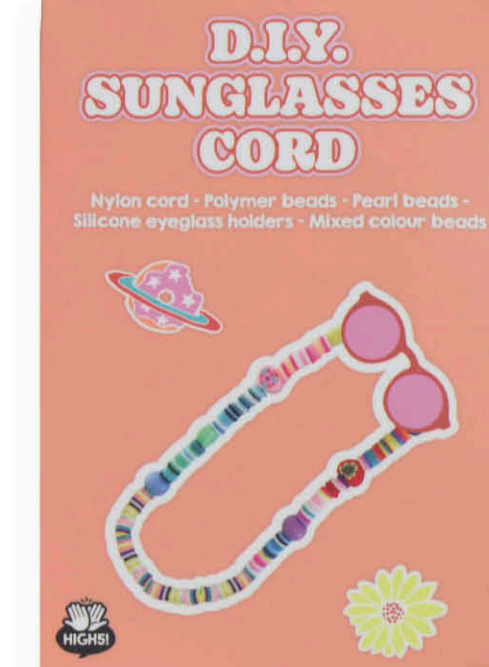

D.I.Y. BEADS

TREND ALERT!

Make your own trendy jewelry and phone accessories!

TREND ALERT!

D.I.Y. BEADS

Retro smiley's and flower power beads are back!

Make the coolest phone straps and mix many different kinds of beads to make colourful creations. Choose your favourite beads from our collection such as polymer beads, disk beads, letter beads, pearl beads and give your tech some style!

Each set contains everything you need to create trendy accessories!

1.

2.

3.

4.

5.

6.

7.

8.

9.

1. D.I.Y. beads polybag hearts: polymer beads, metallic beads, rainbow cord

2. D.I.Y. beads polybag coloured letters: letter beads, metallic beads, rainbow cord

3. D.I.Y. beads polybag flower smileys: polymer beads, pearl beads, pink cord