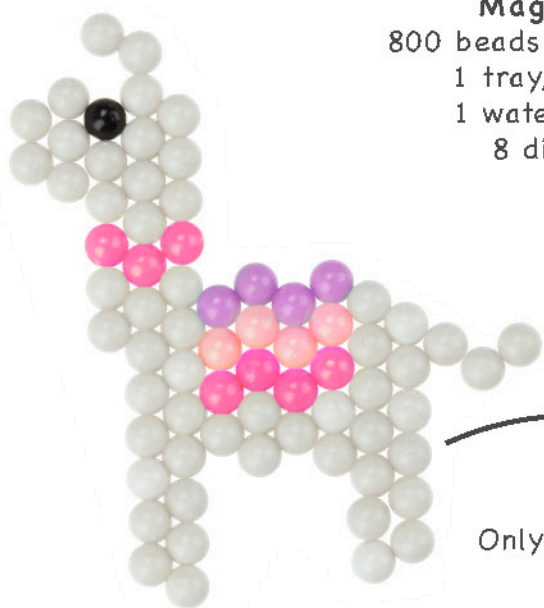

lovely llama

High5 presents:

Llovely LLama

Llama fans pay attention! Now discover Llovely LLama! This llama is High5 Products' latest hit. It's the hippest, crazy llama you've ever seen. Sometimes she wears sunglasses, but above all Llovely LLama is a source of llovely fun. Wherever and whenever! This animal friend brightens up every day. Complete any craft adventure with Llovely LLama stickers, iron on patches, a shrink film set, a canvas or stitching set. And there's even so much more....!

13 puffy stickers

lovely llama

MAGIC WATERBEADS

Packaging
Plastic tray in full
colour paper box
25 x 3 x 20 cm

Magic Waterbeads
800 beads in 8 different colours,
1 tray, 1 plastic tweezer,
1 water spray bottle and
8 different designs

Super safe!
Only water, no ironing

Llovely llama

MINI PUZZLE

Packaging

Full colour paper box
10 x 3,5 x 13,5 cm

Full colour print on
backside puzzle

Mini puzzle
25 puzzle pieces
assembled puzzle 22 x 22 cm

lovely llama

Llama Spit (putty)
slimy coloured

Lovely Llama

SCRATCH FLIPBOOK

Scratch and sketch flipbook
Scratch the other half of the llama figure onto the scratch-off page. Just flip the book to find and scratch more llama figures. Includes black scratch-off papers revealing rainbow pages, Scratch tool included