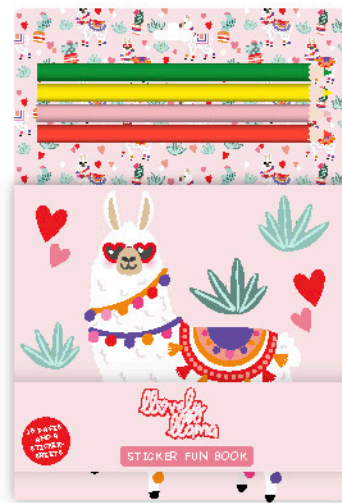

lovely llama

High5 presents:

Llovely LLama

Llama fans pay attention! Now discover Llovely LLama! This llama is High5 Products' latest hit. It's the hippest, crazy llama you've ever seen. Sometimes she wears sunglasses, but above all Llovely LLama is a source of llovely fun. Wherever and whenever! This animal friend brightens up every day. Complete any craft adventure with Llovely LLama stickers, iron on patches, a shrink film set, a canvas or stitching set. And there's even so much more....!

LLOVELY LLAMA

DISPLAY

Lovely Llama

STATIONARY SET

Packaging
Backcard with blister
11,5 x 22,5 cm

Lovely llama

PUFFY STICKERS

Packaging
L-header with polybag
25,5 x 10 cm

13 puffy stickers

lovely llama

MAGIC WATERBEADS

Packaging
Plastic tray in full
colour paper box
25 x 3 x 20 cm

Magic Waterbeads
800 beads in 8 different colours,
1 tray, 1 plastic tweezer,
1 water spray bottle and
8 different designs

Llama Spit (putty)
slimy coloured

Lovely Llama

SCRATCH FLIPBOOK

Scratch and sketch flipbook
Scratch the other half of the llama figure onto the scratch-off page. Just flip the book to find and scratch more llama figures. Includes black scratch-off papers revealing rainbow pages, Scratch tool included