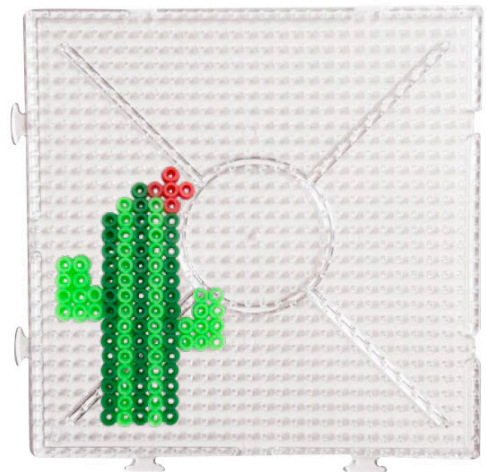

lovely llama

IRONING BEADS

Content
800 ironing beads
1 pegboard
1 iron paper
1 patternsheet
instructions

Packaging
Full colour paper box
16 x 16 cm

Pegboard