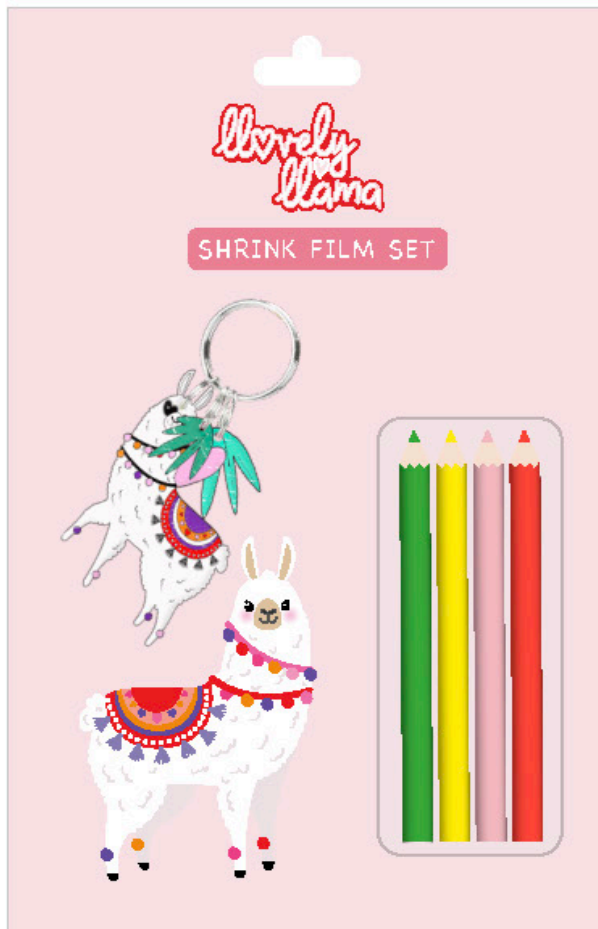

Packaging
Full colour paper box
16 x 16 cm

Pegboard

Lovely llama

DRESS YOUR LLAMA

Packaging
Full colour header
with polybag
21 x 30 cm

**Colour the stickers and
dress up your llama**

Content

Stickersheet with 2 llama stickers and a set with stickers to accessorize and dress up your llama

lovely llama

PAINT YOUR OWN CANVAS

Packaging
Full colour paper
box with window
20,3 x 22 x 2,5 cm

Content
1 canvas with llama print
Paint in 6 different colours
1 paint brush

LLOVELY LLAMA

SHRINK FILM SET

Packaging
Full colour
paper envelope
with blister
11 x 17 cm

Content
4 sheets 10 x 10 cm shrink film
3 keyrings Ø 2,5 cm
9 rings Ø 1,2 cm
4 pencils
instruction sheet

Lovely Llama

STENCIL AND STAMP SET

Packaging
Full colour paper box
and display for stampset
22 x 22 x 2,5 cm