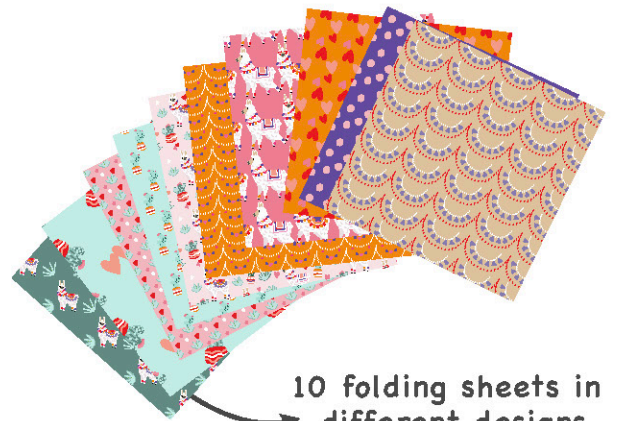

Llovely llama

SCRAPBOOK

Packaging
Headercard with
polybag

Content
1 scrap book
10 folding sheets
1 stickersheet
1 washitape

10 folding sheets in
different designs