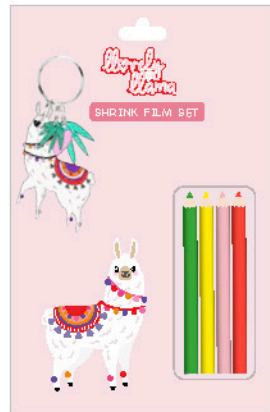

lovely llama

High5 presents:

Llovely LLama

Llama fans pay attention! Now discover Llovely LLama! This llama is High5 Products' latest hit. It's the hippest, crazy llama you've ever seen. Sometimes she wears sunglasses, but above all Llovely LLama is a source of llovely fun. Wherever and whenever! This animal friend brightens up every day. Complete any craft adventure with Llovely LLama stickers, iron on patches, a shrink film set, a canvas or stitching set. And there's even so much more....!

LLOVELY LLAMA

DISPLAY

Lovely Llama

STATIONARY SET

Packaging
Backcard with blister
11,5 x 22,5 cm

Lovely llama

PUFFY STICKERS

Packaging
L-header with polybag
25,5 x 10 cm

13 puffy stickers

lovely llama

MAGIC WATERBEADS

Packaging
Plastic tray in full
colour paper box
25 x 3 x 20 cm

Magic Waterbeads
800 beads in 8 different colours,
1 tray, 1 plastic tweezer,
1 water spray bottle and
8 different designs

Llama Spit (putty)
slimy coloured

Lovely Llama

SCRATCH FLIPBOOK

Scratch and sketch flipbook
Scratch the other half of the llama figure onto the scratch-off page. Just flip the book to find and scratch more llama figures. Includes black scratch-off papers revealing rainbow pages, Scratch tool included