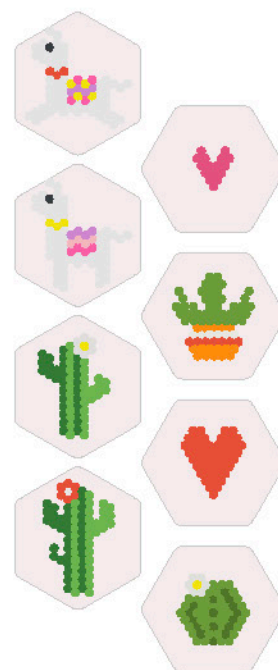

lovely llama

High5 presents:

Llovely LLama

Llama fans pay attention! Now discover Llovely LLama! This llama is High5 Products' latest hit. It's the hippest, crazy llama you've ever seen. Sometimes she wears sunglasses, but above all Llovely LLama is a source of llovely fun. Wherever and whenever! This animal friend brightens up every day. Complete any craft adventure with Llovely LLama stickers, iron on patches, a shrink film set, a canvas or stitching set. And there's even so much more....!

LLOVELY LLAMA

DISPLAY

Lovely Llama

STATIONARY SET

Packaging
Backcard with blister
11,5 x 22,5 cm

Lovely llama

PUFFY STICKERS

Packaging
L-header with polybag
25,5 x 10 cm

13 puffy stickers

lovely llama

MAGIC WATERBEADS

Packaging
Plastic tray in full
colour paper box
25 x 3 x 20 cm

Magic Waterbeads
800 beads in 8 different colours,
1 tray, 1 plastic tweezer,
1 water spray bottle and
8 different designs

Super safe!
Only water, no ironing

Llovely llama

MINI PUZZLE

Packaging

Full colour paper box
10 x 3,5 x 13,5 cm

Full colour print on
backside puzzle

Mini puzzle
25 puzzle pieces
assembled puzzle 22 x 22 cm

lovely llama