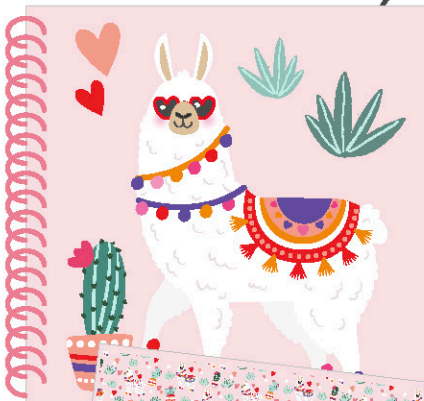

Llovely llama

SCRAPBOOK

Packaging
Headercard with
polybag

Content
1 scrap book
10 folding sheets
1 stickersheet
1 washitape

10 folding sheets in
different designs