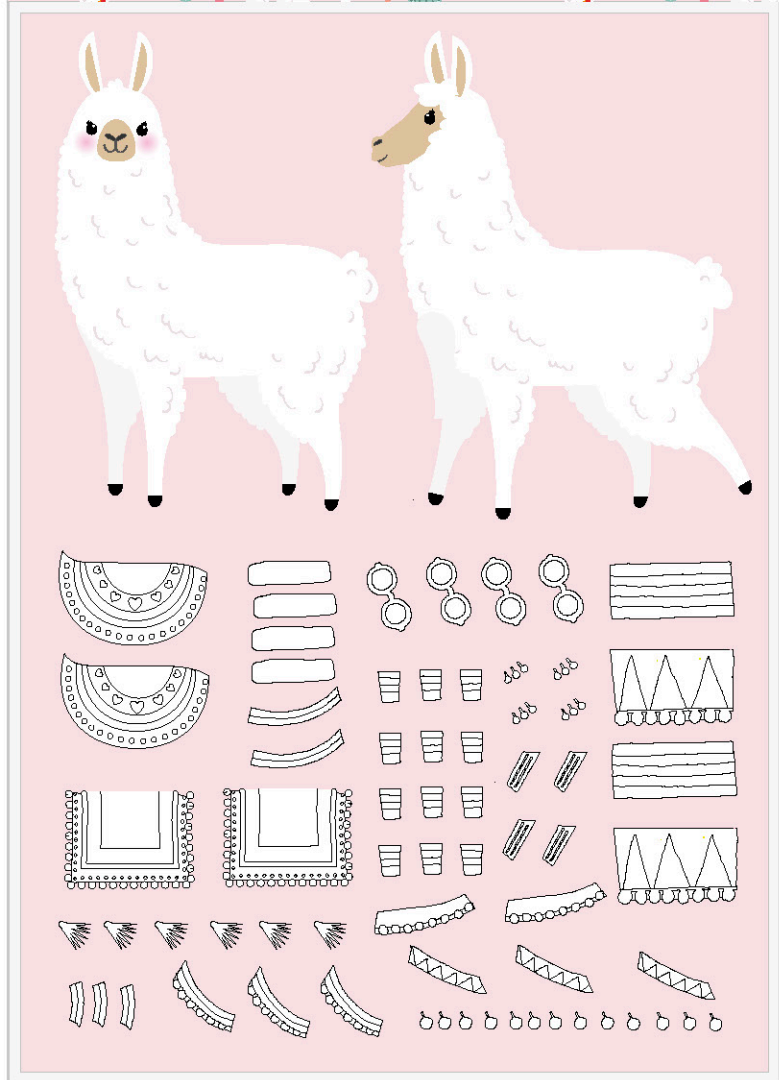

Packaging
Full colour paper box
16 x 16 cm

Pegboard

Lovely llama

DRESS YOUR LLAMA

Packaging
Full colour header
with polybag
21 x 30 cm

**Colour the stickers and
dress up your llama**

Content

Stickersheet with 2 llama stickers and a set with stickers to accessorize and dress up your llama

lovely llama

PAINT YOUR OWN CANVAS

Packaging
Full colour paper
box with window
20,3 x 22 x 2,5 cm

Content
1 canvas with llama print
Paint in 6 different colours
1 paint brush

LLOVELY LLAMA

SHRINK FILM SET

Packaging
Full colour
paper envelope
with blister
11 x 17 cm