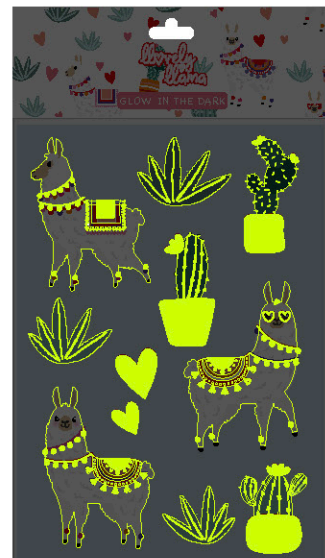

lovely llama

PAINT YOUR OWN CANVAS

Packaging
Full colour paper
box with window
20,3 x 22 x 2,5 cm

Content
1 canvas with llama print
Paint in 6 different colours
1 paint brush

LLOVELY LLAMA

SHRINK FILM SET

Packaging
Full colour
paper envelope
with blister
11 x 17 cm

Content
4 sheets 10 x 10 cm shrink film
3 keyrings Ø 2,5 cm
9 rings Ø 1,2 cm
4 pencils
instruction sheet

Lovely Llama

STENCIL AND STAMP SET

Packaging
Full colour paper box
and display for stampset
22 x 22 x 2,5 cm

Content
2 stamps,
1 ink pad,
4 stencils and
4 x 2 motive cards

Llovely llama

GLOW IN THE DARK STICKERS

Packaging
L-header with polybag
25,5 x 10 cm

11 Glow in the dark stickers

Lovely llama

WALL STICKERS

Packaging
Sticker in polybag
40,5 x 25 cm