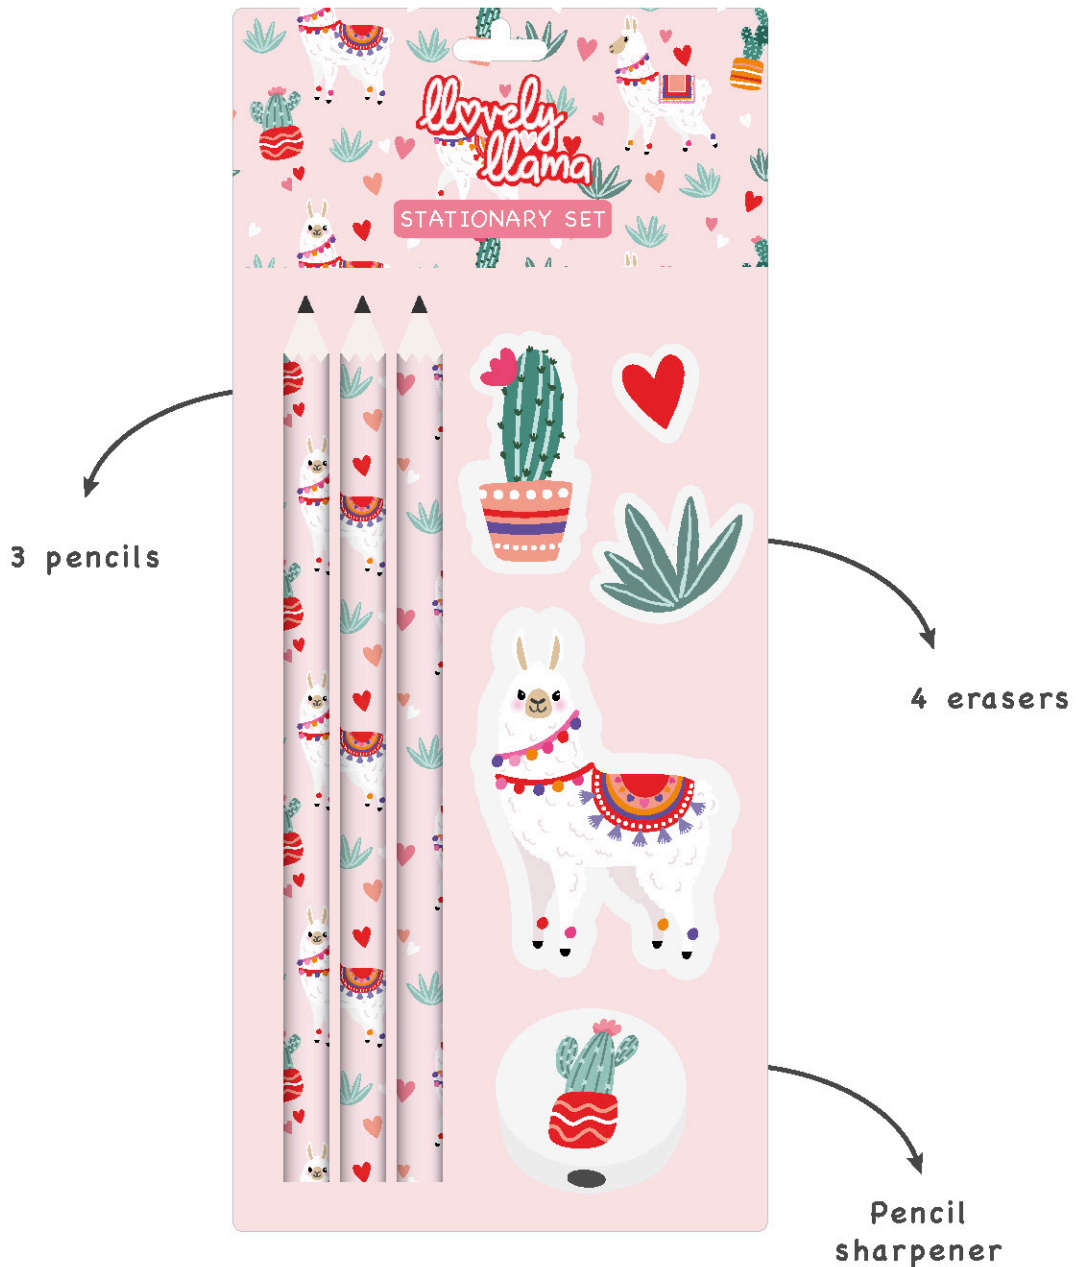

lovely llama

High5 presents:

Llovely LLama

Llama fans pay attention! Now discover Llovely LLama! This llama is High5 Products' latest hit. It's the hippest, crazy llama you've ever seen. Sometimes she wears sunglasses, but above all Llovely LLama is a source of llovely fun. Wherever and whenever! This animal friend brightens up every day. Complete any craft adventure with Llovely LLama stickers, iron on patches, a shrink film set, a canvas or stitching set. And there's even so much more....!

LLOVELY LLAMA

DISPLAY

Lovely Llama

STATIONARY SET

Packaging
Backcard with blister
11,5 x 22,5 cm

Lovely llama

PUFFY STICKERS

Packaging
L-header with polybag
25,5 x 10 cm

13 puffy stickers

lovely llama

MAGIC WATERBEADS

Packaging
Plastic tray in full
colour paper box
25 x 3 x 20 cm

Magic Waterbeads
800 beads in 8 different colours,
1 tray, 1 plastic tweezer,
1 water spray bottle and
8 different designs

Llama Spit (putty)
slimy coloured

Lovely Llama

SCRATCH FLIPBOOK

Scratch and sketch flipbook
Scratch the other half of the llama figure onto the scratch-off page. Just flip the book to find and scratch more llama figures. Includes black scratch-off papers revealing rainbow pages, Scratch tool included