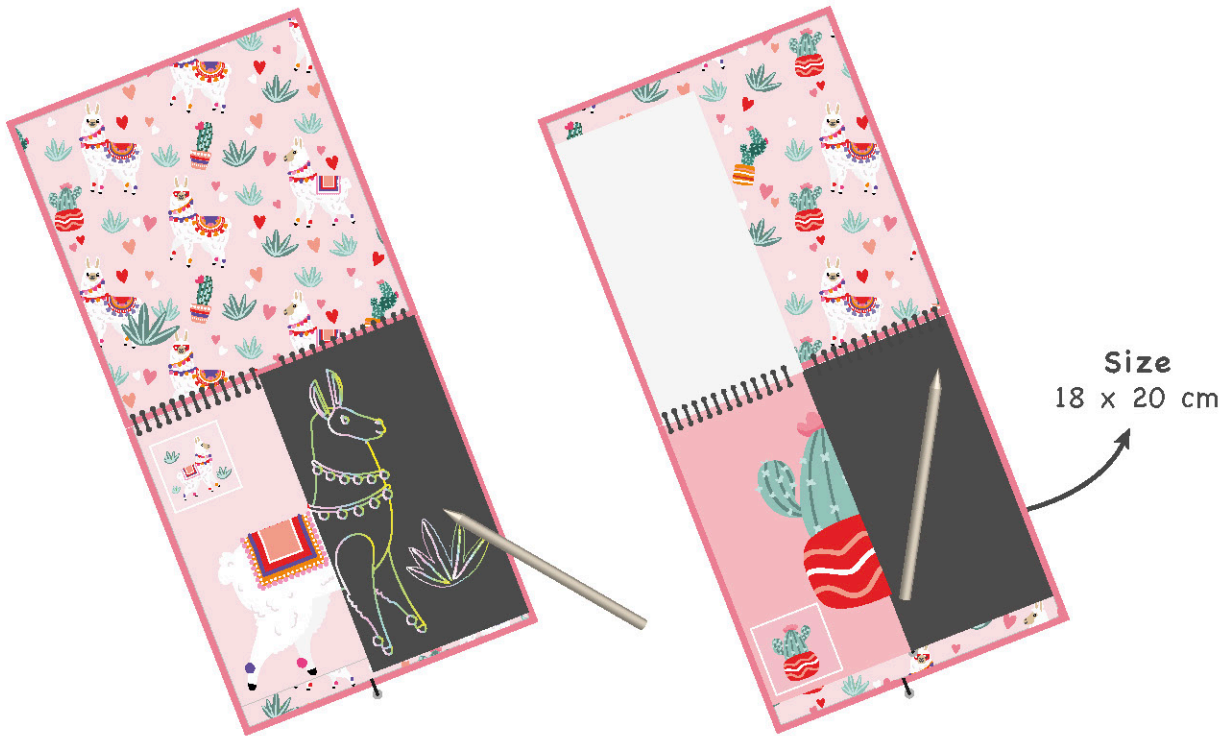

Llama Spit (putty)
slimy coloured

Lovely Llama

SCRATCH FLIPBOOK

Scratch and sketch flipbook
Scratch the other half of the llama figure onto the scratch-off page. Just flip the book to find and scratch more llama figures. Includes black scratch-off papers revealing rainbow pages, Scratch tool included

Content
36 scratch sheets
Including scratch wooden stick

Size
18 x 20 cm

Lovely Llama

MAGNET SET

Packaging
Headercard
with polybag
22 x 20 cm

Content
19 llama magnets

Lovely Llama

PATCH STICKERS