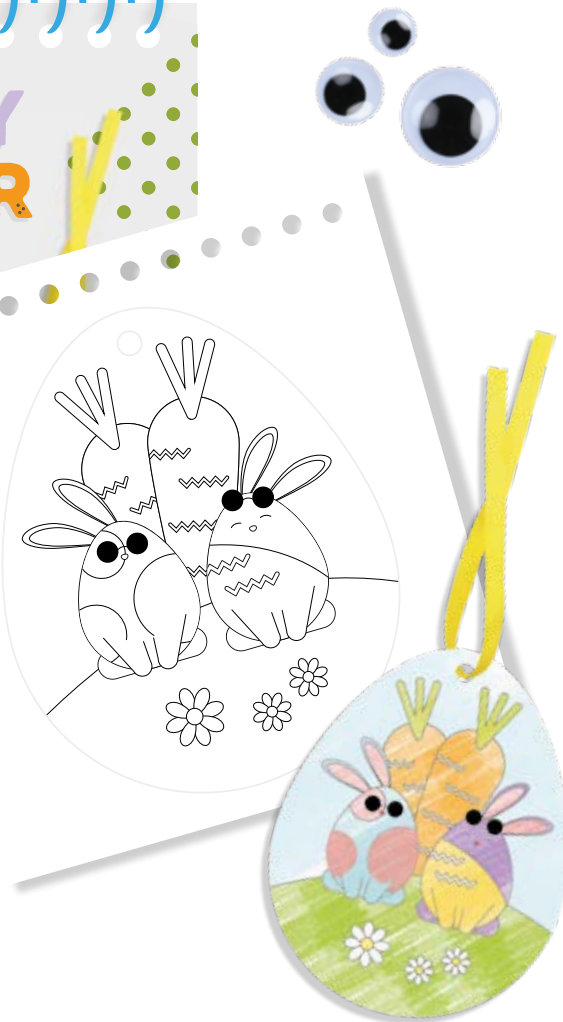

CONTENT

10x colouring sheet
20x wiggly eyes
1x ribbon (1m)