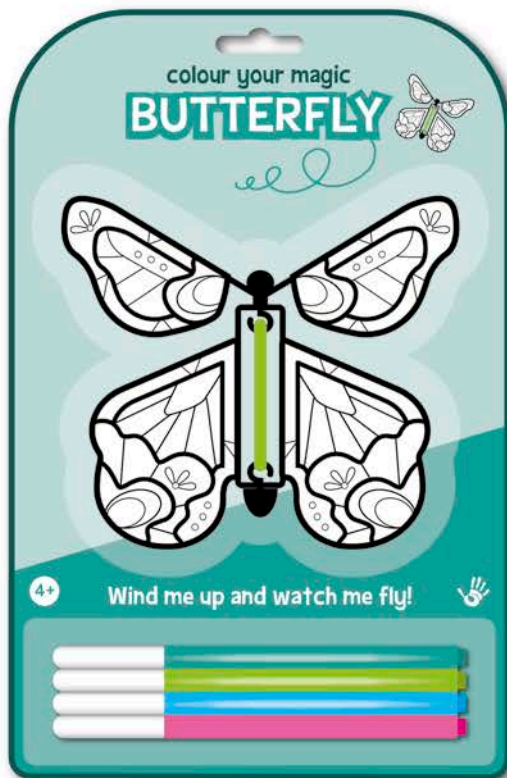

**MATCHBOX FUN**  
TANGRAM  
7 tangram pieces

**MATCHBOX FUN**  
TIC TAC TOE

colour your magic  
**BUTTERFLY**

Colour your butterfly and see how far your Wind-Up Butterfly can fly!  
Use again and again. This rubber band powered flying toy  
will keep kids busy for hours. Easy to wind and release.

Open  
COLOUR YOUR MAGIC  
BUTTERFLY

Start colouring

Hold one end. Wind the other end  
clockwise about 40 times

Flies like  
a real  
butterfly!

Now let go and watch it fly.  
You can do this over and over again

## COLOUR YOUR MAGIC BUTTERFLY

paper wind up butterfly  
1 elastic band, 4 markers  
package size 17 x 26 cm