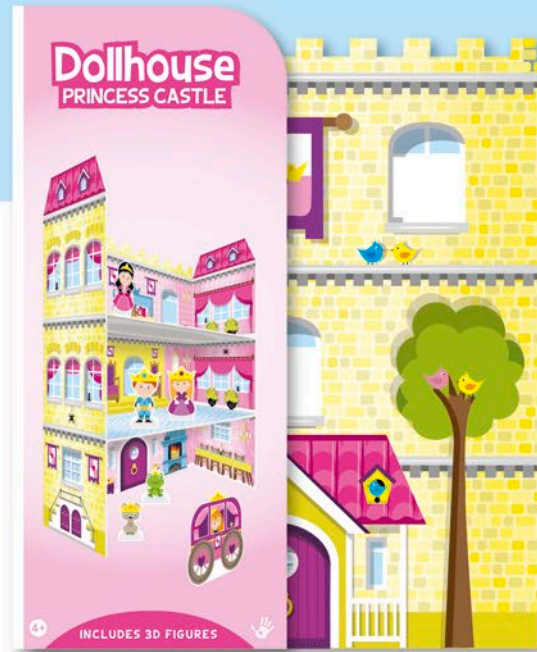

# Dollhouse

The perfect portable cardboard DollHouse set. Have great fun creating adventures and stories with these colourful sets. Stimulates imagination! Now available: Dragon castle, Princess castle, Town house and Farm house

Open  
Dollhouse  
**DRAGON CASTLE**

This is the outside

This is the inside

Construct the dollhouse  
and the 3D figures.  
It's easy!

Create a great  
adventure!

**DOLLHOUSE**  
**DRAGON CASTLE**  
 cardboard dollhouse  
 2 cardboard floors  
 1 sheet with 3D figures  
 package size 30 x 24 cm

**DOLLHOUSE**  
**PRINCESS CASTLE**  
 cardboard dollhouse  
 2 cardboard floors  
 1 sheet with 3D figures  
 package size 30 x 24 cm

**DOLLHOUSE**  
**TOWN HOUSE**  
 cardboard dollhouse  
 2 cardboard floors  
 1 sheet with 3D figures  
 package size 30 x 24 cm