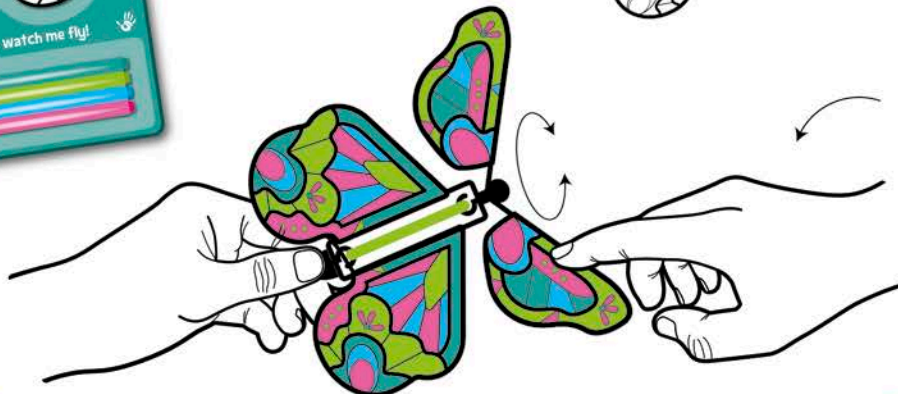

**MATCHBOX FUN**  
TANGRAM  
7 tangram pieces

**MATCHBOX FUN**  
TIC TAC TOE

colour your magic  
**BUTTERFLY**

Colour your butterfly and see how far your Wind-Up Butterfly can fly!  
Use again and again. This rubber band powered flying toy  
will keep kids busy for hours. Easy to wind and release.

Open  
COLOUR YOUR MAGIC  
BUTTERFLY

Start colouring

Hold one end. Wind the other end  
clockwise about 40 times

Flies like  
a real  
butterfly!

Now let go and watch it fly.  
You can do this over and over again