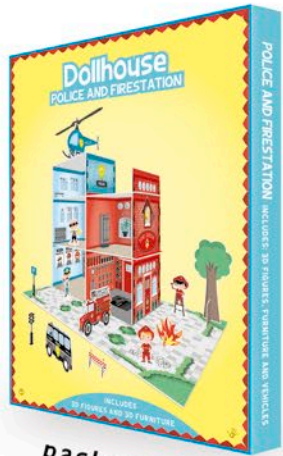

Dollhouse

POLICE AND FIRESTATION

The perfect cardboard DollHouse set! Have great fun creating adventures and stories with this colourful illustrated set.

package size:
31cm x 34cm

Open
Dollhouse
POLICE AND FIRESTATION

Inside are 10 cardboard sheets filled with dollhouse parts, 3D figures, furniture, objects, garden, vehicles and accessories!

Follow easy instructions and construct the dollhouse and the 3D figures. It's easy!