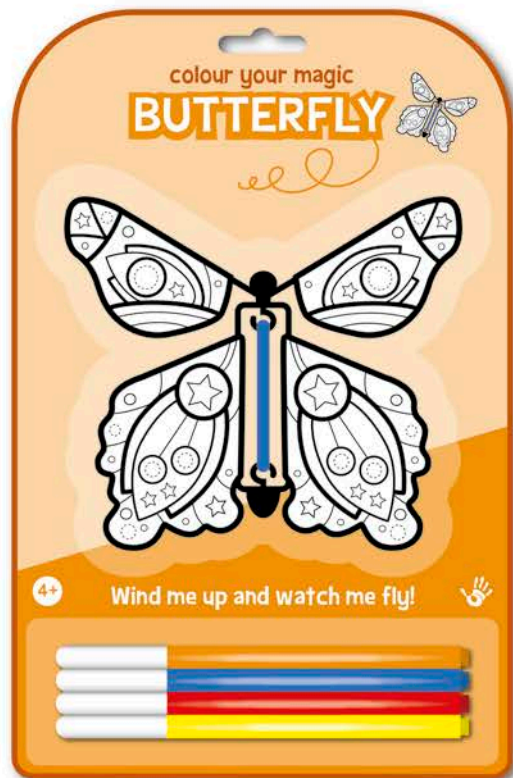

**MATCHBOX FUN**  
TANGRAM  
7 tangram pieces

**MATCHBOX FUN**  
TIC TAC TOE

colour your magic  
**BUTTERFLY**

Colour your butterfly and see how far your Wind-Up Butterfly can fly!  
Use again and again. This rubber band powered flying toy  
will keep kids busy for hours. Easy to wind and release.

Open  
COLOUR YOUR MAGIC  
BUTTERFLY

Start colouring

Hold one end. Wind the other end  
clockwise about 40 times

Flies like  
a real  
butterfly!

Now let go and watch it fly.  
You can do this over and over again

## COLOUR YOUR MAGIC BUTTERFLY

paper wind up butterfly  
1 elastic band, 4 markers  
package size 17 x 26 cm