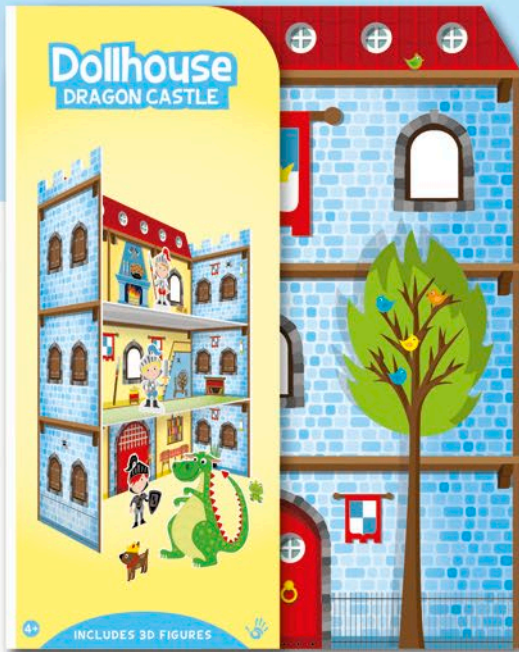

# Dollhouse

The perfect portable cardboard DollHouse set. Have great fun creating adventures and stories with these colourful sets. Stimulates imagination! Now available: Dragon castle, Princess castle, Town house and Farm house

Open  
Dollhouse  
**DRAGON CASTLE**

This is the outside

This is the inside

Construct the dollhouse  
and the 3D figures.  
It's easy!

Create a great  
adventure!

**DOLLHOUSE**  
**DRAGON CASTLE**  
 cardboard dollhouse  
 2 cardboard floors  
 1 sheet with 3D figures  
 package size 30 x 24 cm

**DOLLHOUSE**  
**PRINCESS CASTLE**  
 cardboard dollhouse  
 2 cardboard floors  
 1 sheet with 3D figures  
 package size 30 x 24 cm

**DOLLHOUSE**  
**TOWN HOUSE**  
 cardboard dollhouse  
 2 cardboard floors  
 1 sheet with 3D figures  
 package size 30 x 24 cm

**DOLLHOUSE**  
**FARM HOUSE**  
 cardboard dollhouse  
 2 cardboard floors  
 1 sheet with 3D figures  
 package size 30 x 24 cm