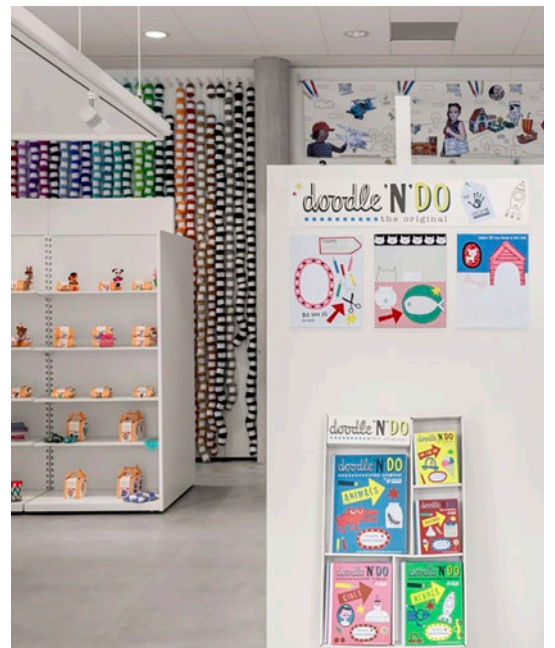

# Changeable Stamp

INSPIRATION SHEET

Here's some more ideas to create your own piece of art with the stamps

create your own dress...

...or your own princess.

put the princess in a bed, in a carriage, on an elephant...

Put your own portrait in the frame...

...or draw your favourite pet in it!

The possibilities are endless... Create and have fun!

High5 Products develops and supplies children craft items for chainstores. We can offer products with our own label or as a private label. High5 Products has everything: from a design department to an office in China. We would like to invite you to visit our company. In our showroom we present 600m<sup>2</sup> of new products and planograms. During a creative session in our trendlab we can translate trends together with you into new and innovative products.