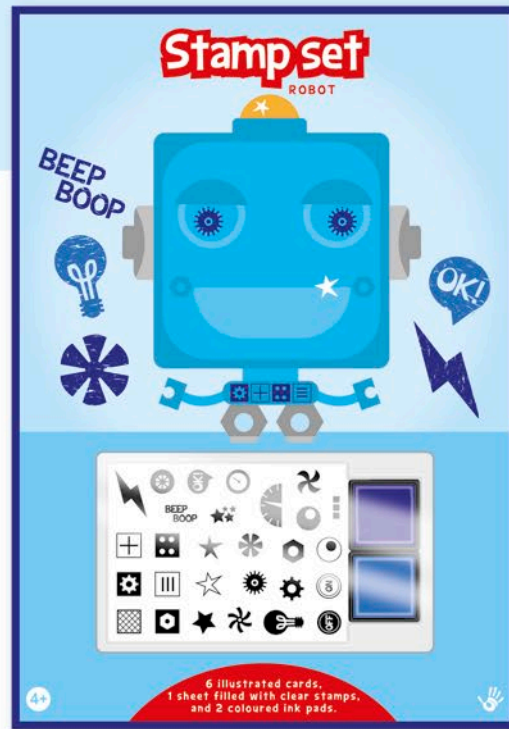

Choose a card and  
choose your stamps.  
Experiment with  
patterns and colours.

Stamp away!!

**STAMP SET  
PRINCESS**

6 illustrated images  
1 sheet with clear stamps  
2 coloured ink pads  
package size 25 x 10 cm