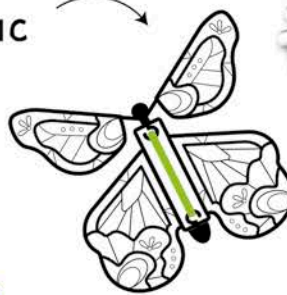

**MATCHBOX FUN**  
TANGRAM  
7 tangram pieces

**MATCHBOX FUN**  
TIC TAC TOE

colour your magic  
**BUTTERFLY**

Colour your butterfly and see how far your Wind-Up Butterfly can fly!  
Use again and again. This rubber band powered flying toy  
will keep kids busy for hours. Easy to wind and release.

Open  
COLOUR YOUR MAGIC  
BUTTERFLY

Start colouring

Hold one end. Wind the other end  
clockwise about 40 times

Flies like  
a real  
butterfly!

Now let go and watch it fly.  
You can do this over and over again