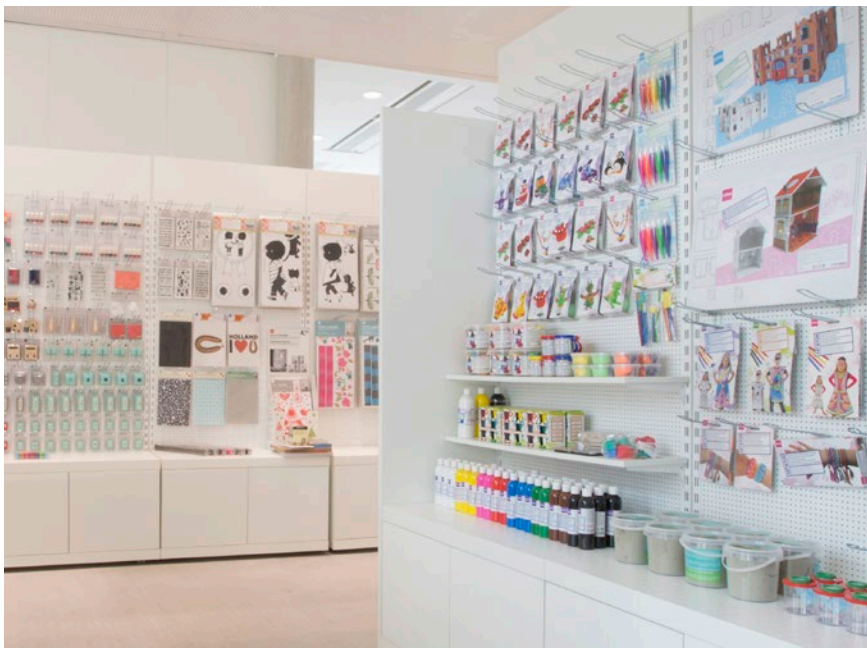

# Changeable Stamp

INSPIRATION SHEET

Here's some more ideas to create your own piece of art with the stamps

create your own dress...

...or your own princess.

put the princess in a bed, in a carriage, on an elephant...

Put your own portrait in the frame...

...or draw your favourite pet in it!

The possibilities are endless... Create and have fun!

High5 Products develops and supplies children craft items for chainstores. We can offer products with our own label or as a private label. High5 Products has everything: from a design department to an office in China. We would like to invite you to visit our company. In our showroom we present 600m<sup>2</sup> of new products and planograms. During a creative session in our trendlab we can translate trends together with you into new and innovative products.