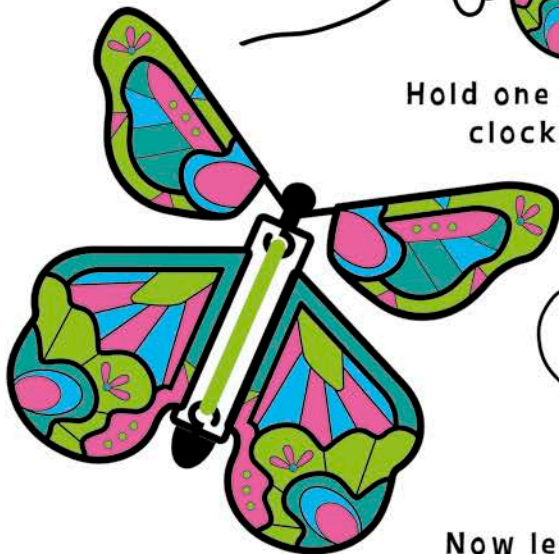

**MATCHBOX FUN**  
TANGRAM  
7 tangram pieces

**MATCHBOX FUN**  
TIC TAC TOE

colour your magic  
**BUTTERFLY**

Colour your butterfly and see how far your Wind-Up Butterfly can fly!  
Use again and again. This rubber band powered flying toy  
will keep kids busy for hours. Easy to wind and release.

Open  
COLOUR YOUR MAGIC  
BUTTERFLY

Start colouring

Hold one end. Wind the other end  
clockwise about 40 times

Flies like  
a real  
butterfly!

Now let go and watch it fly.  
You can do this over and over again