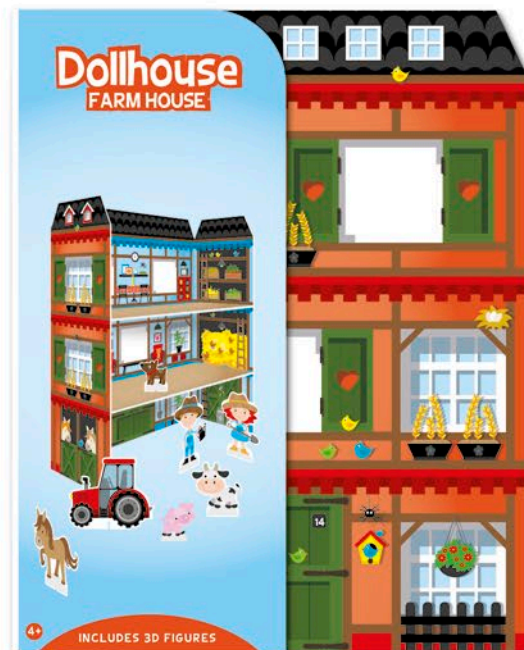

# Dollhouse

The perfect portable cardboard DollHouse set. Have great fun creating adventures and stories with these colourful sets. Stimulates imagination! Now available: Dragon castle, Princess castle, Town house and Farm house

Open  
Dollhouse  
**DRAGON CASTLE**

This is the outside

This is the inside

Construct the dollhouse  
and the 3D figures.  
It's easy!

Create a great  
adventure!

**DOLLHOUSE**  
**DRAGON CASTLE**  
 cardboard dollhouse  
 2 cardboard floors  
 1 sheet with 3D figures  
 package size 30 x 24 cm

**DOLLHOUSE**  
**PRINCESS CASTLE**  
 cardboard dollhouse  
 2 cardboard floors  
 1 sheet with 3D figures  
 package size 30 x 24 cm

**DOLLHOUSE**  
**TOWN HOUSE**  
 cardboard dollhouse  
 2 cardboard floors  
 1 sheet with 3D figures  
 package size 30 x 24 cm

**DOLLHOUSE**  
**FARM HOUSE**  
 cardboard dollhouse  
 2 cardboard floors  
 1 sheet with 3D figures  
 package size 30 x 24 cm