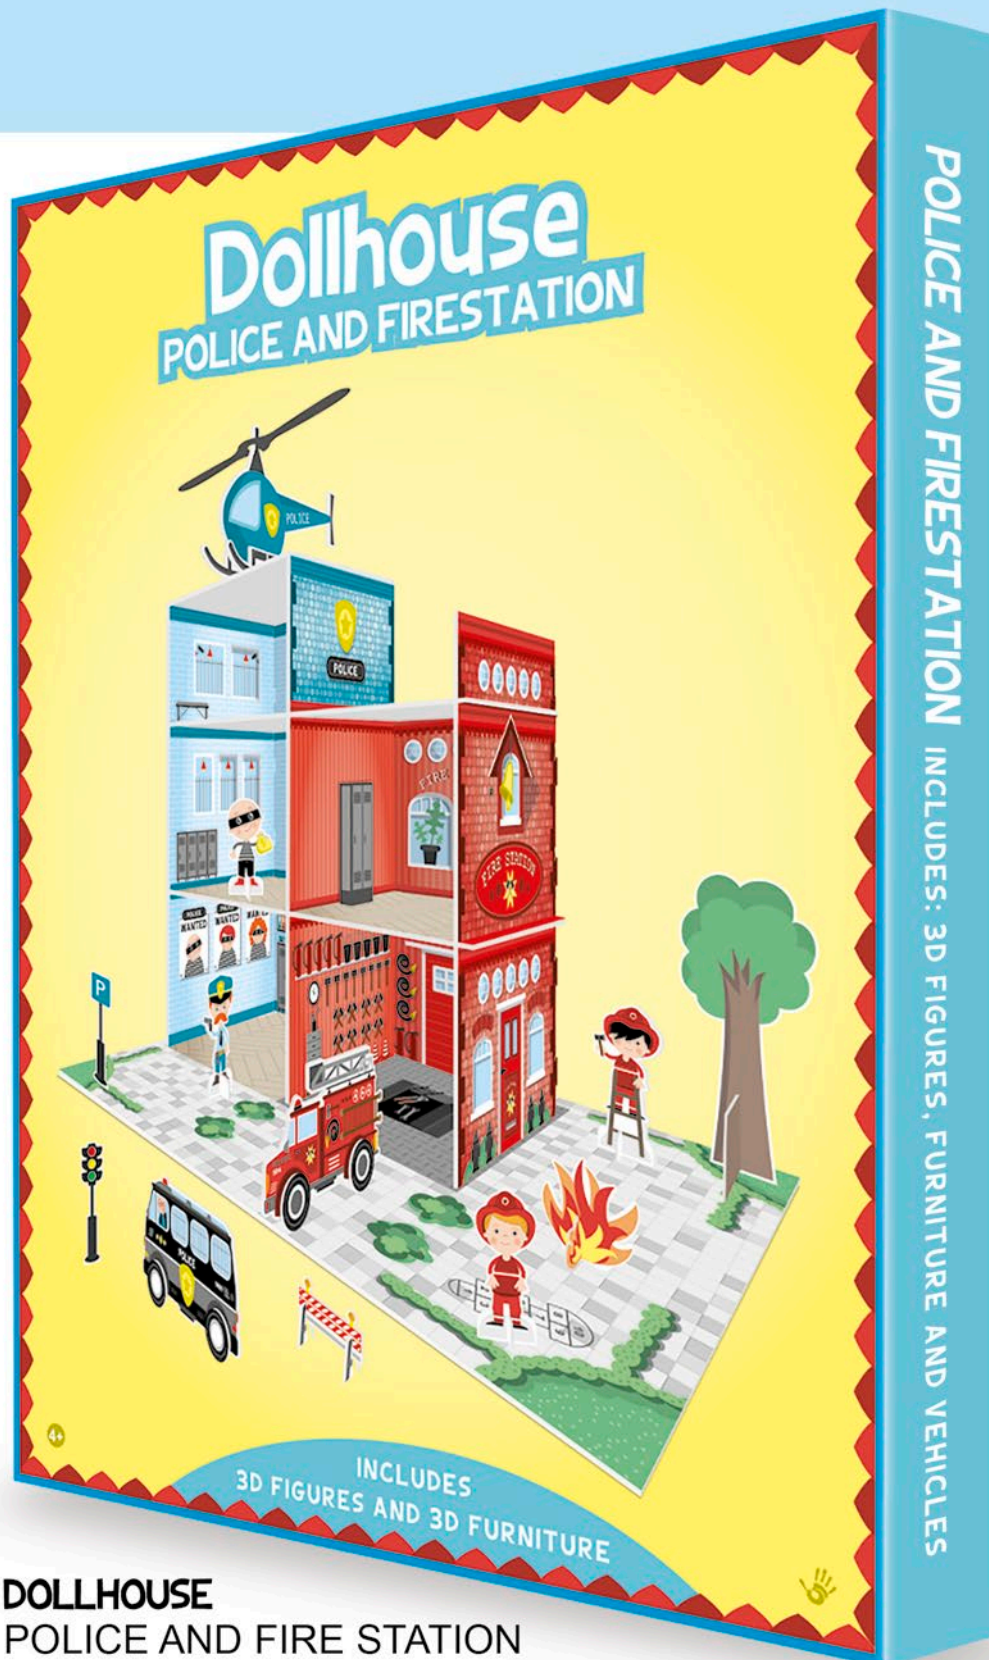

3D animals

3D figures

vehicles

furniture

This is  
the outside

This is  
the inside

**DOLLHOUSE**  
**POLICE AND FIRE STATION**  
cardboard dollhouse  
10 cardboard sheets  
instructions  
package size 31 x 34 cm

# Dollhouse

The perfect portable cardboard DollHouse set. Have great fun creating adventures and stories with these colourful sets. Stimulates imagination! Now available: Dragon castle, Princess castle, Town house and Farm house