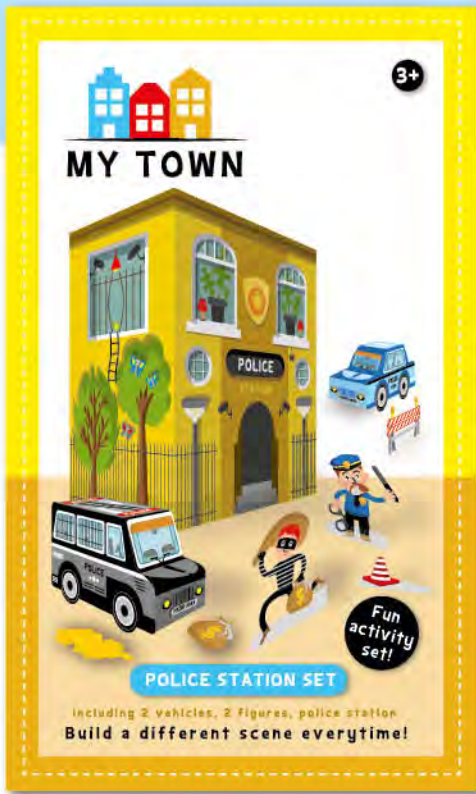

### STICKEEZ POP-UP MOUSE HOUSE

Change the scene in the two rooms!

pop-up 2 rooms!

stand-up StickeeZ!

# MY TOWN

opposite view

**MY TOWN**  
**CITY CENTER**  
chipboard fold-out box  
3 sheets construction parts  
250 cm road puzzle

2 vehicles with  
rotating wheels

**MY TOWN**  
POLICE STATION  
chipboard construction set

**2 vehicles with rotating wheels**

**MY TOWN**  
CITY CENTER  
350 cm chipboard road puzzle  
7 traffic signs, 1 bridge