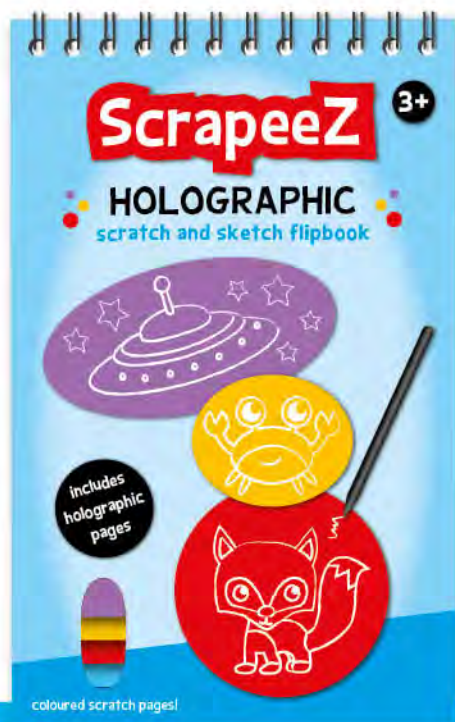

## SCRAPEEZ POP-UP SCENE CASTLE

4 pre-cutted coloured scratch pages  
and a scraper tool.

**SCRAPEEZ DESIGN MAKER**  
 2 stencils, scratch tool and black scratch-off papers revealing holographic colours.

**SCRAPEEZ FLIPBOOK ANIMALS**  
 Scratch the other half of the animal onto the scratch-off page. Just flip the book to find and scratch more animals. Includes black scratch-off papers revealing holographic and rainbow pages. Scratch tool included.

**SCRAPEEZ FLIPBOOK HOLOGRAPHIC**  
 Scratchbook with examples to copy and scratch onto the colourfull scratch-off pages. Scratch tool included.