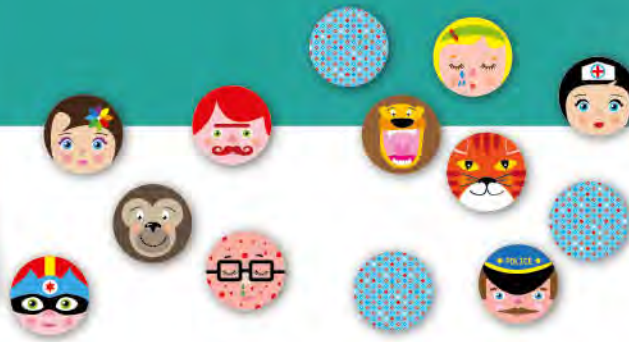

**MATCHBOX FUN**  
**ANIMAL PUZZLE**  
wooden puzzle blocks

**MATCHBOX FUN**  
**MAKE A FACE**  
5 wooden blocks with facial prints

**MATCHBOX FUN**  
**HARMONICA DOLLS**  
paper harmonica doll and stickers

**MATCHBOX FUN**  
**COLORING PAGE CITY**  
100 cm coloring page, pencils

**MATCHBOX FUN**  
**COLORING PAGE SEA**  
100 cm coloring page, pencils

**MATCHBOX FUN  
FACE MEMORY**  
50 round memory pieces

**SCRAPEEZ FLIPBOOK ANIMALS**  
 Scratch the other half of the animal onto the scratch-off page. Just flip the book to find and scratch more animals. Includes black scratch-off papers revealing holographic and rainbow pages. Scratch tool included.