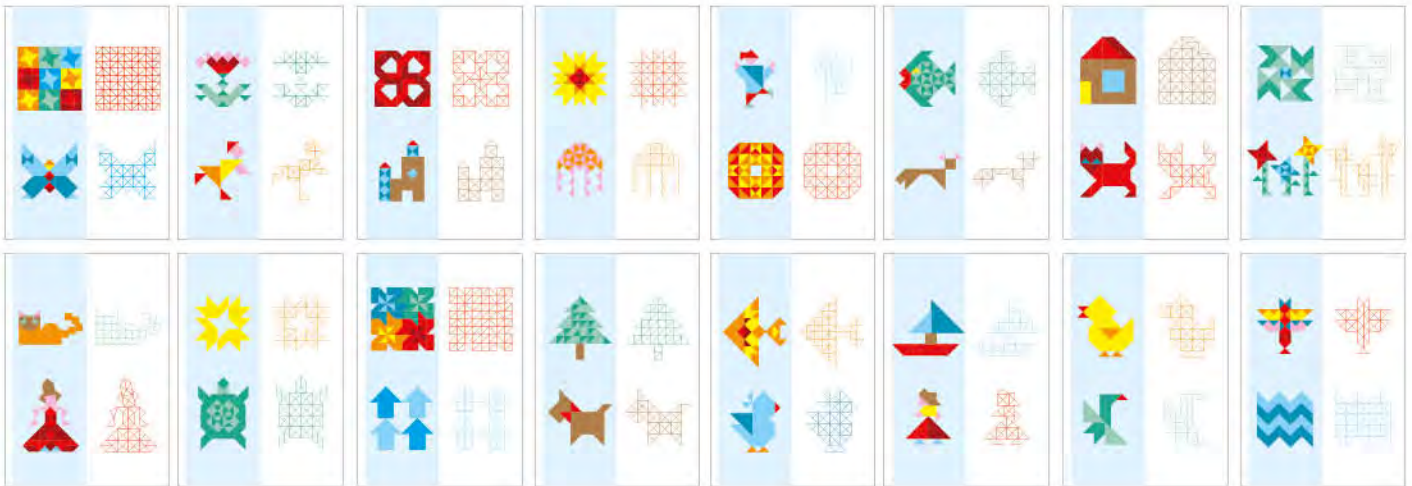

100 FELLE

examples