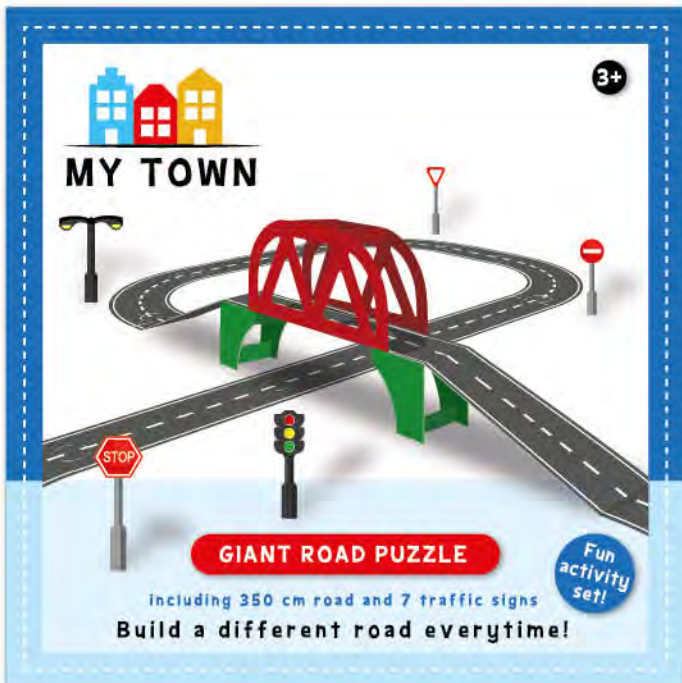

# MY TOWN

opposite view

**MY TOWN**  
**CITY CENTER**  
chipboard fold-out box  
3 sheets construction parts  
250 cm road puzzle

2 vehicles with  
rotating wheels

**MY TOWN**  
POLICE STATION  
chipboard construction set

**2 vehicles with rotating wheels**

**MY TOWN**  
CITY CENTER  
350 cm chipboard road puzzle  
7 traffic signs, 1 bridge