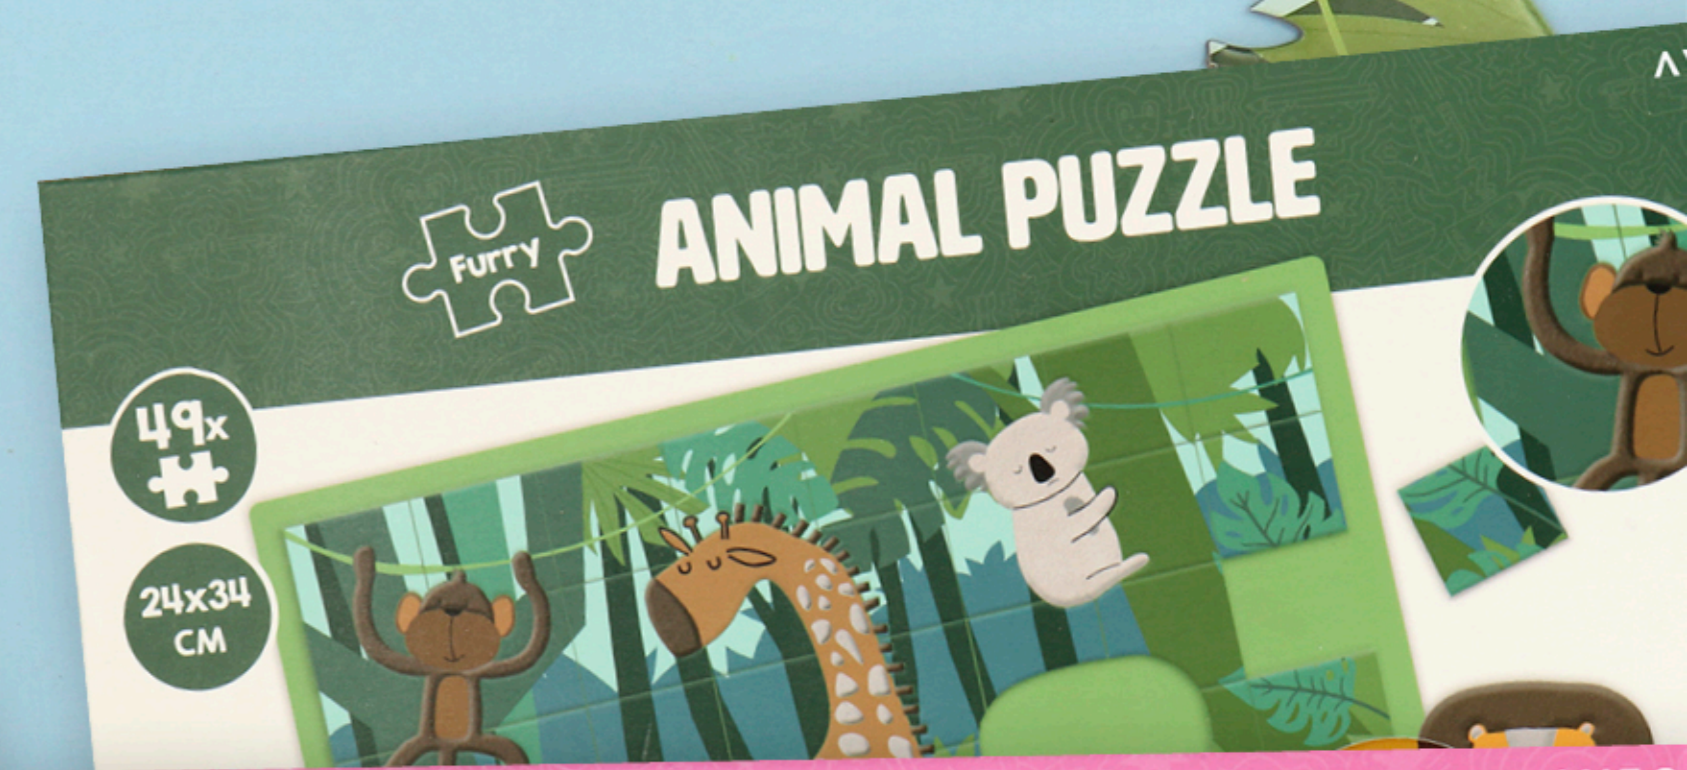

AVEC

puzzles

10 colouring pencils

32 cardboard holders

1 puzzle (17 pieces)

ANIMAL COLOURING PUZZLE

COMPLETE THE PUZZLE AND COLOUR THE ANIMALS

size 22cm x 32cm

AVEC

ANIMAL FUR PUZZLE

COMPLETE THE PUZZLE
AND PET THE ANIMALS

with soft
details!

size 24cm x 34cm

AVEC

1 puzzle
(49 pieces)

size 27cm x 37cm

Soft fur

RHINESTONE PUZZLE

COMPLETE THE PUZZLE AND STICK THE RHINE STONES!

size 24cm x 34cm

AVEC

Decorate your puzzle with these magical rhinestones!

1 puzzle (50 pieces)

40 self adhesive rhinestones