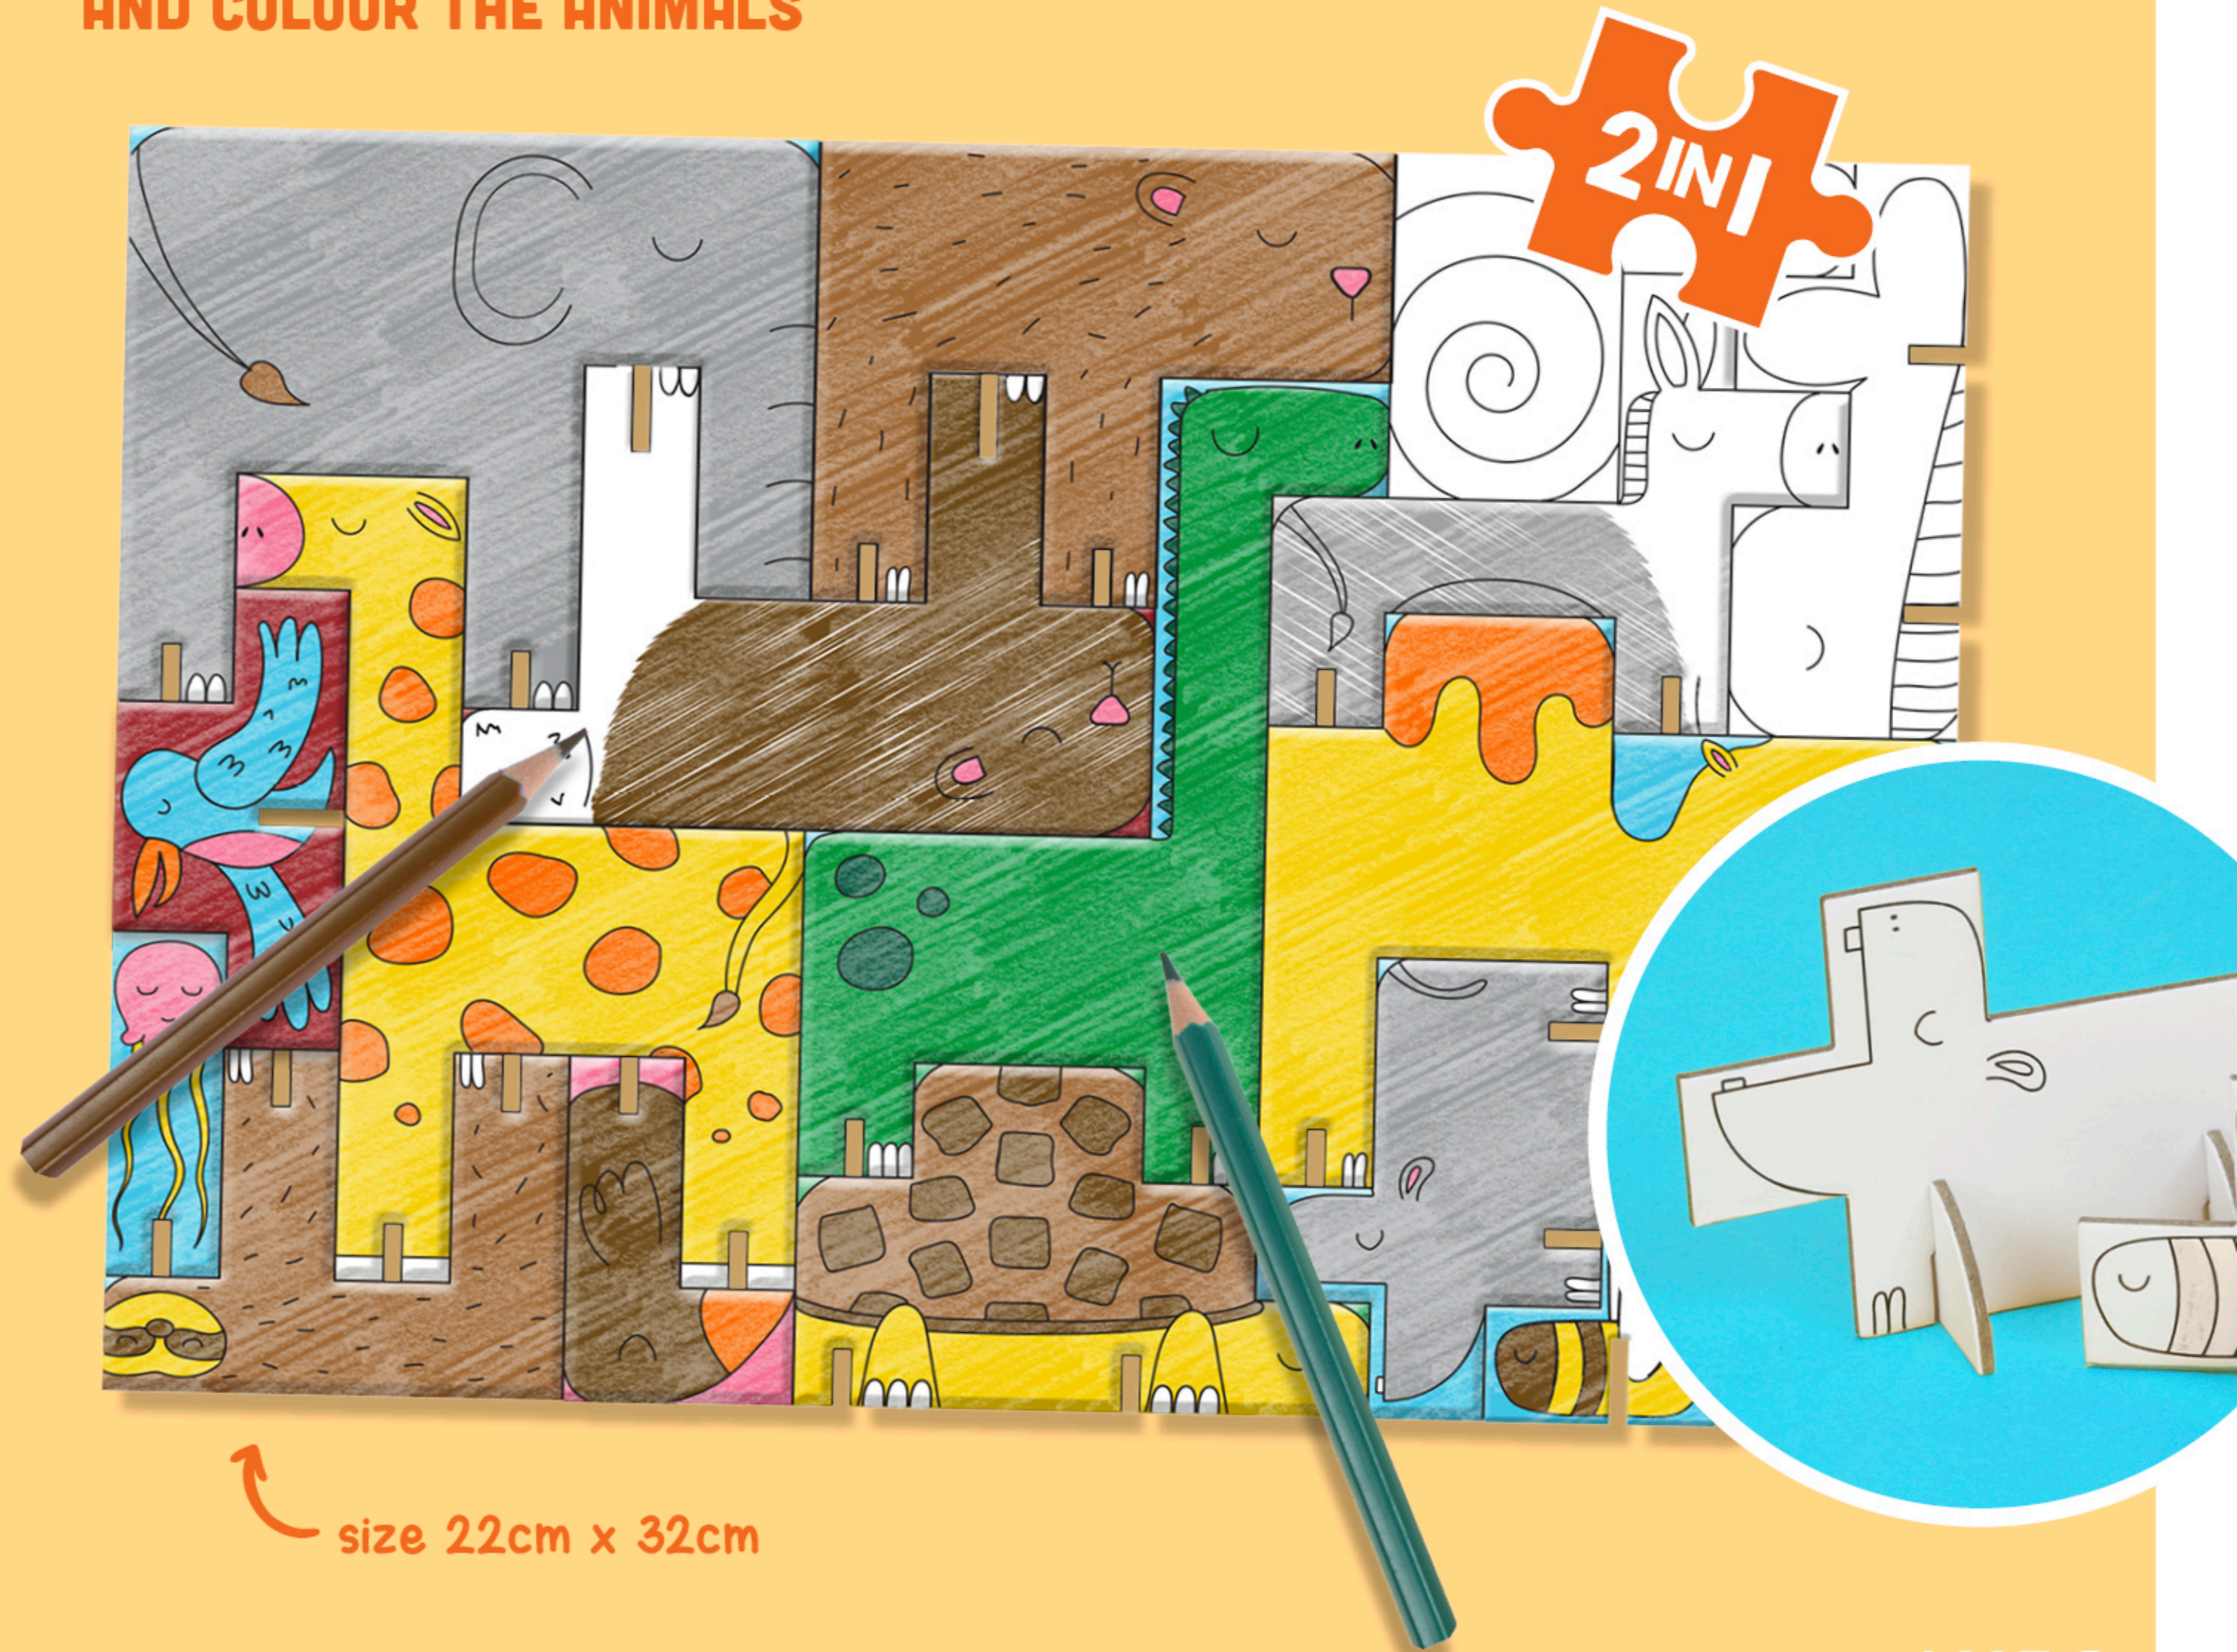

AVEC

puzzles

10 colouring pencils

32 cardboard holders

1 puzzle (17 pieces)

ANIMAL COLOURING PUZZLE

COMPLETE THE PUZZLE AND COLOUR THE ANIMALS

size 22cm x 32cm

AVEC

ANIMAL FUR PUZZLE

COMPLETE THE PUZZLE
AND PET THE ANIMALS

with soft
details!

size 24cm x 34cm

AVEC

1 puzzle
(49 pieces)

size 27cm x 37cm

Soft fur

RHINESTONE PUZZLE

COMPLETE THE PUZZLE AND STICK THE RHINE STONES!

size 24cm x 34cm

AVEC

Decorate your puzzle with these magical rhinestones!

1 puzzle (50 pieces)

40 self adhesive rhinestones

PAINT BY NUMBER PUZZLE

COMPLETE THE PUZZLE
AND START PAINTING!

Give your puzzle
some color!

size 24cm x 34cm

AVEC

11 colors of
acrylic paint

2 paintbrushes

1 puzzle
(50 pieces)