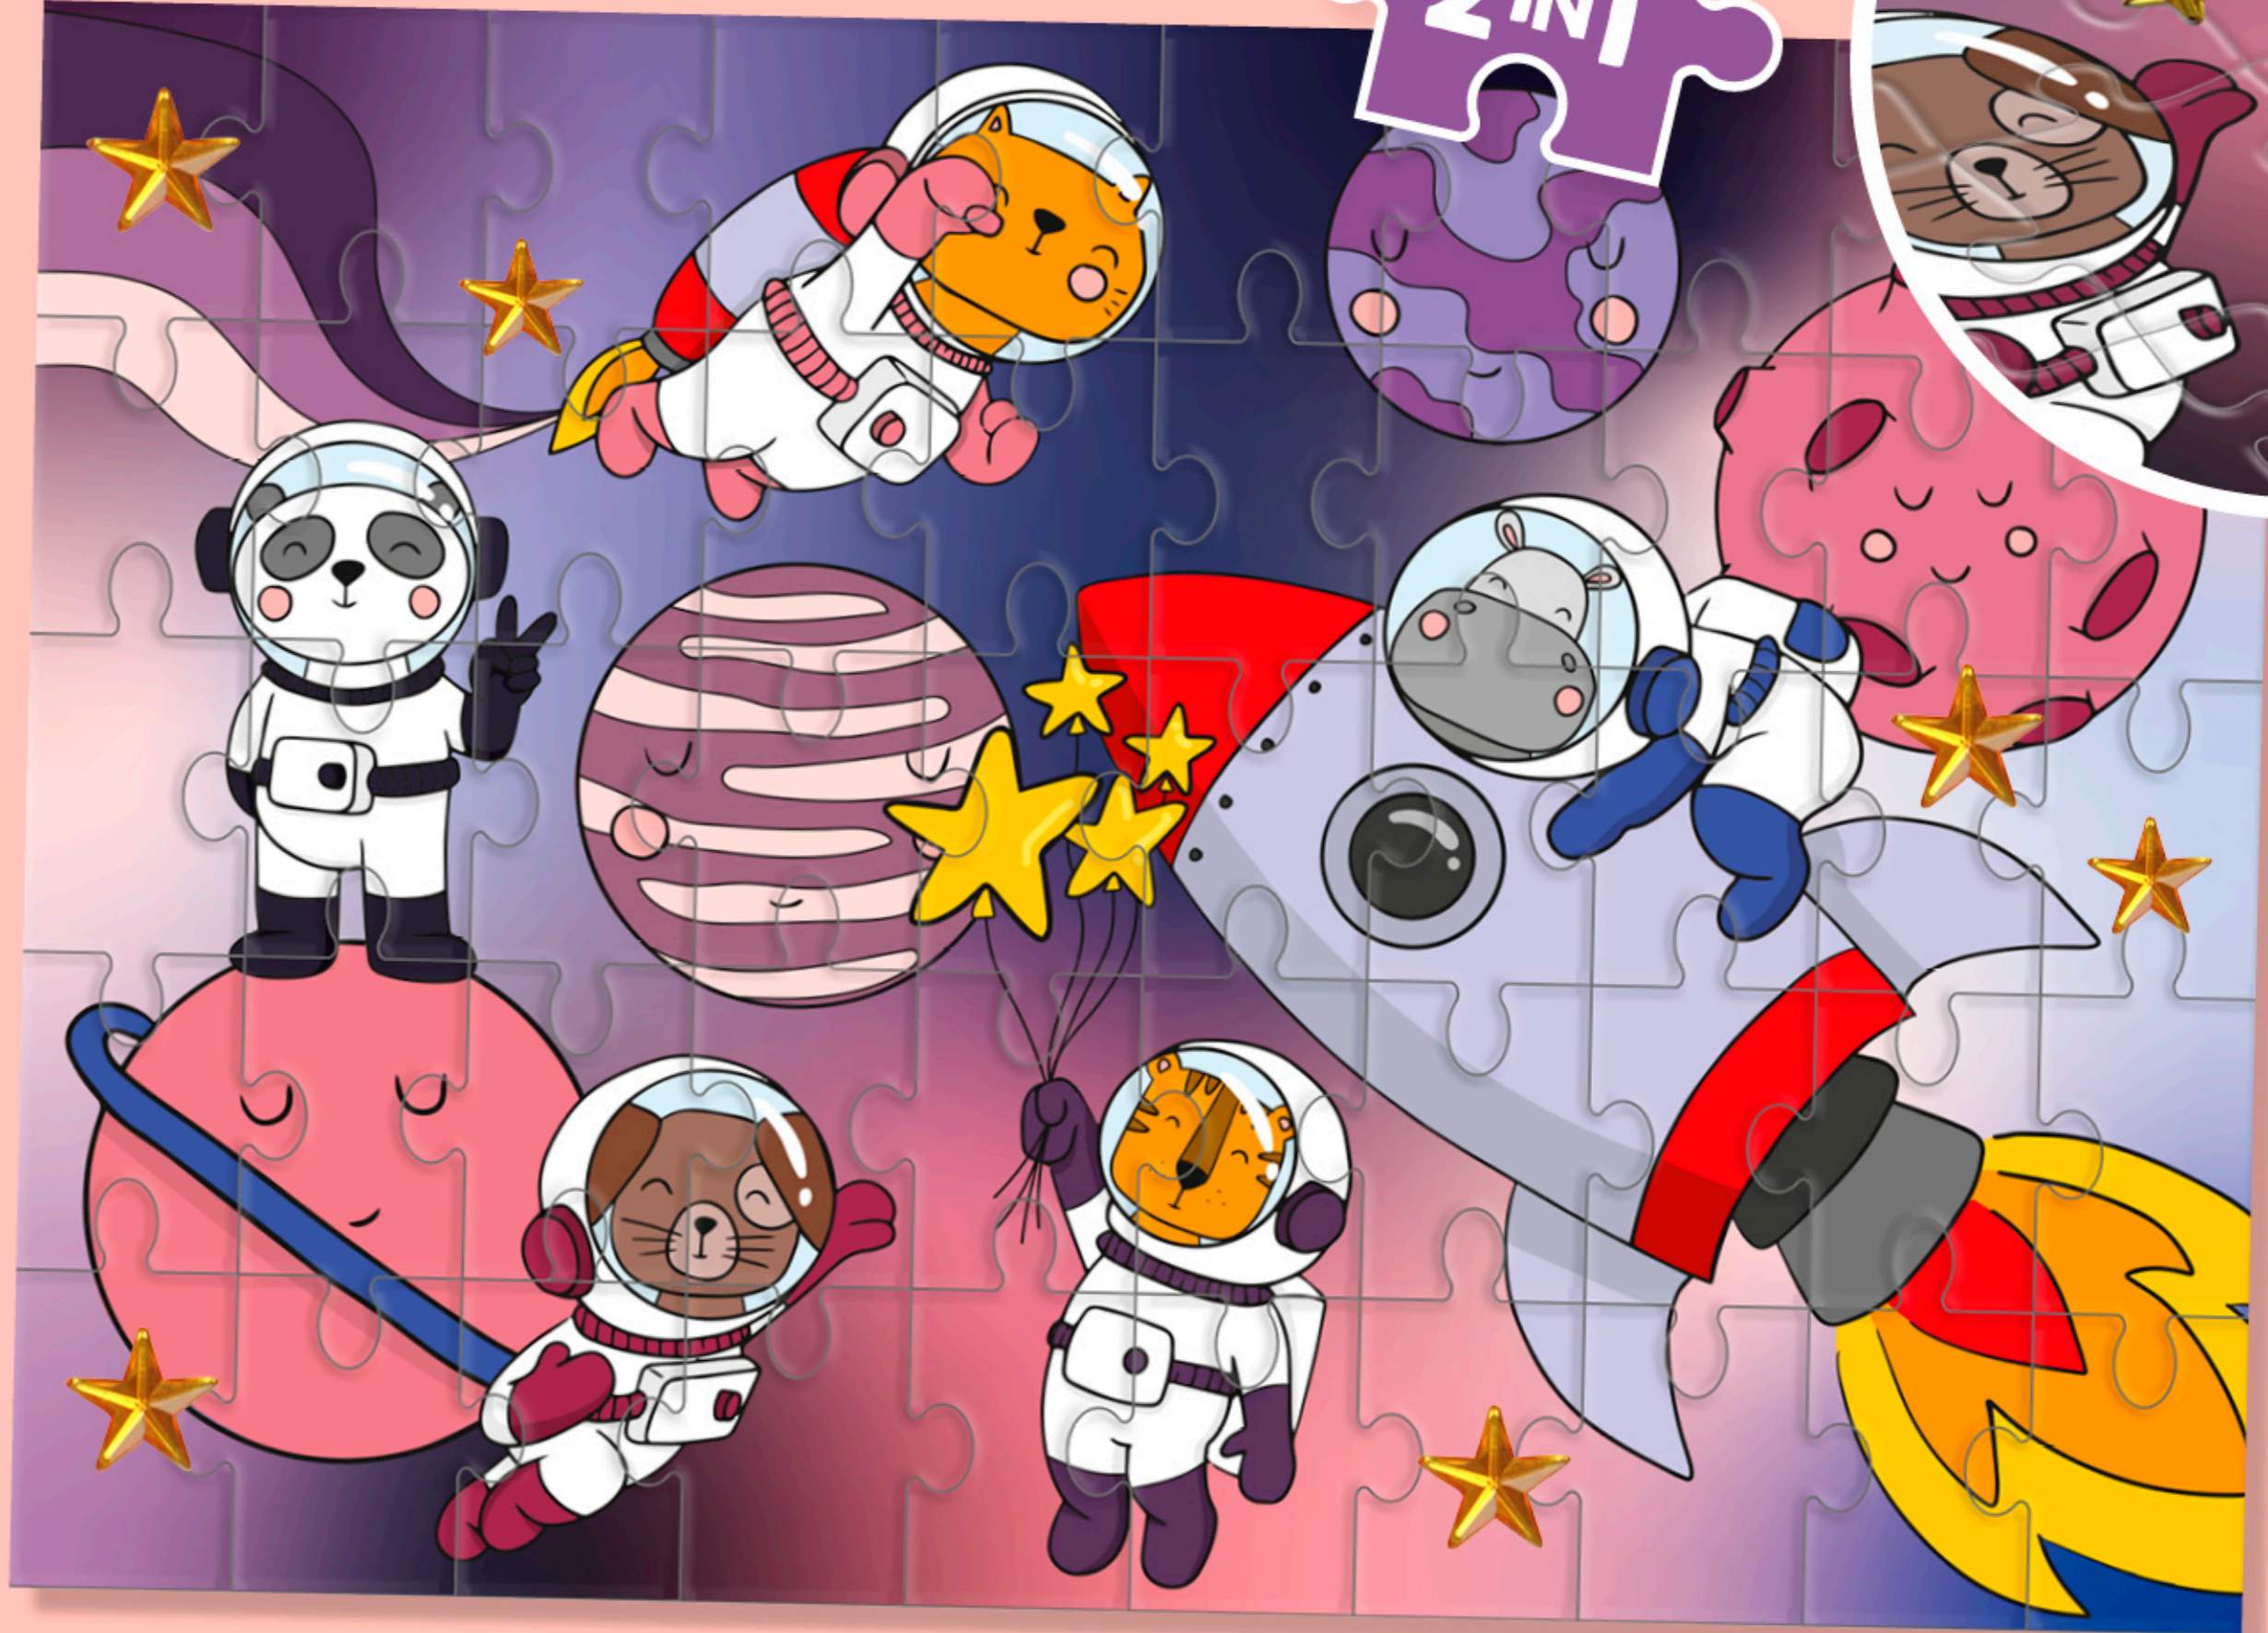

AVEC

ANIMAL FUR PUZZLE

COMPLETE THE PUZZLE
AND PET THE ANIMALS

with soft
details!

size 24cm x 34cm

AVEC

1 puzzle
(49 pieces)

size 27cm x 37cm

Soft fur

RHINESTONE PUZZLE

COMPLETE THE PUZZLE AND STICK THE RHINE STONES!

size 24cm x 34cm

AVEC

Decorate your puzzle with these magical rhinestones!

1 puzzle (50 pieces)

40 self adhesive rhinestones