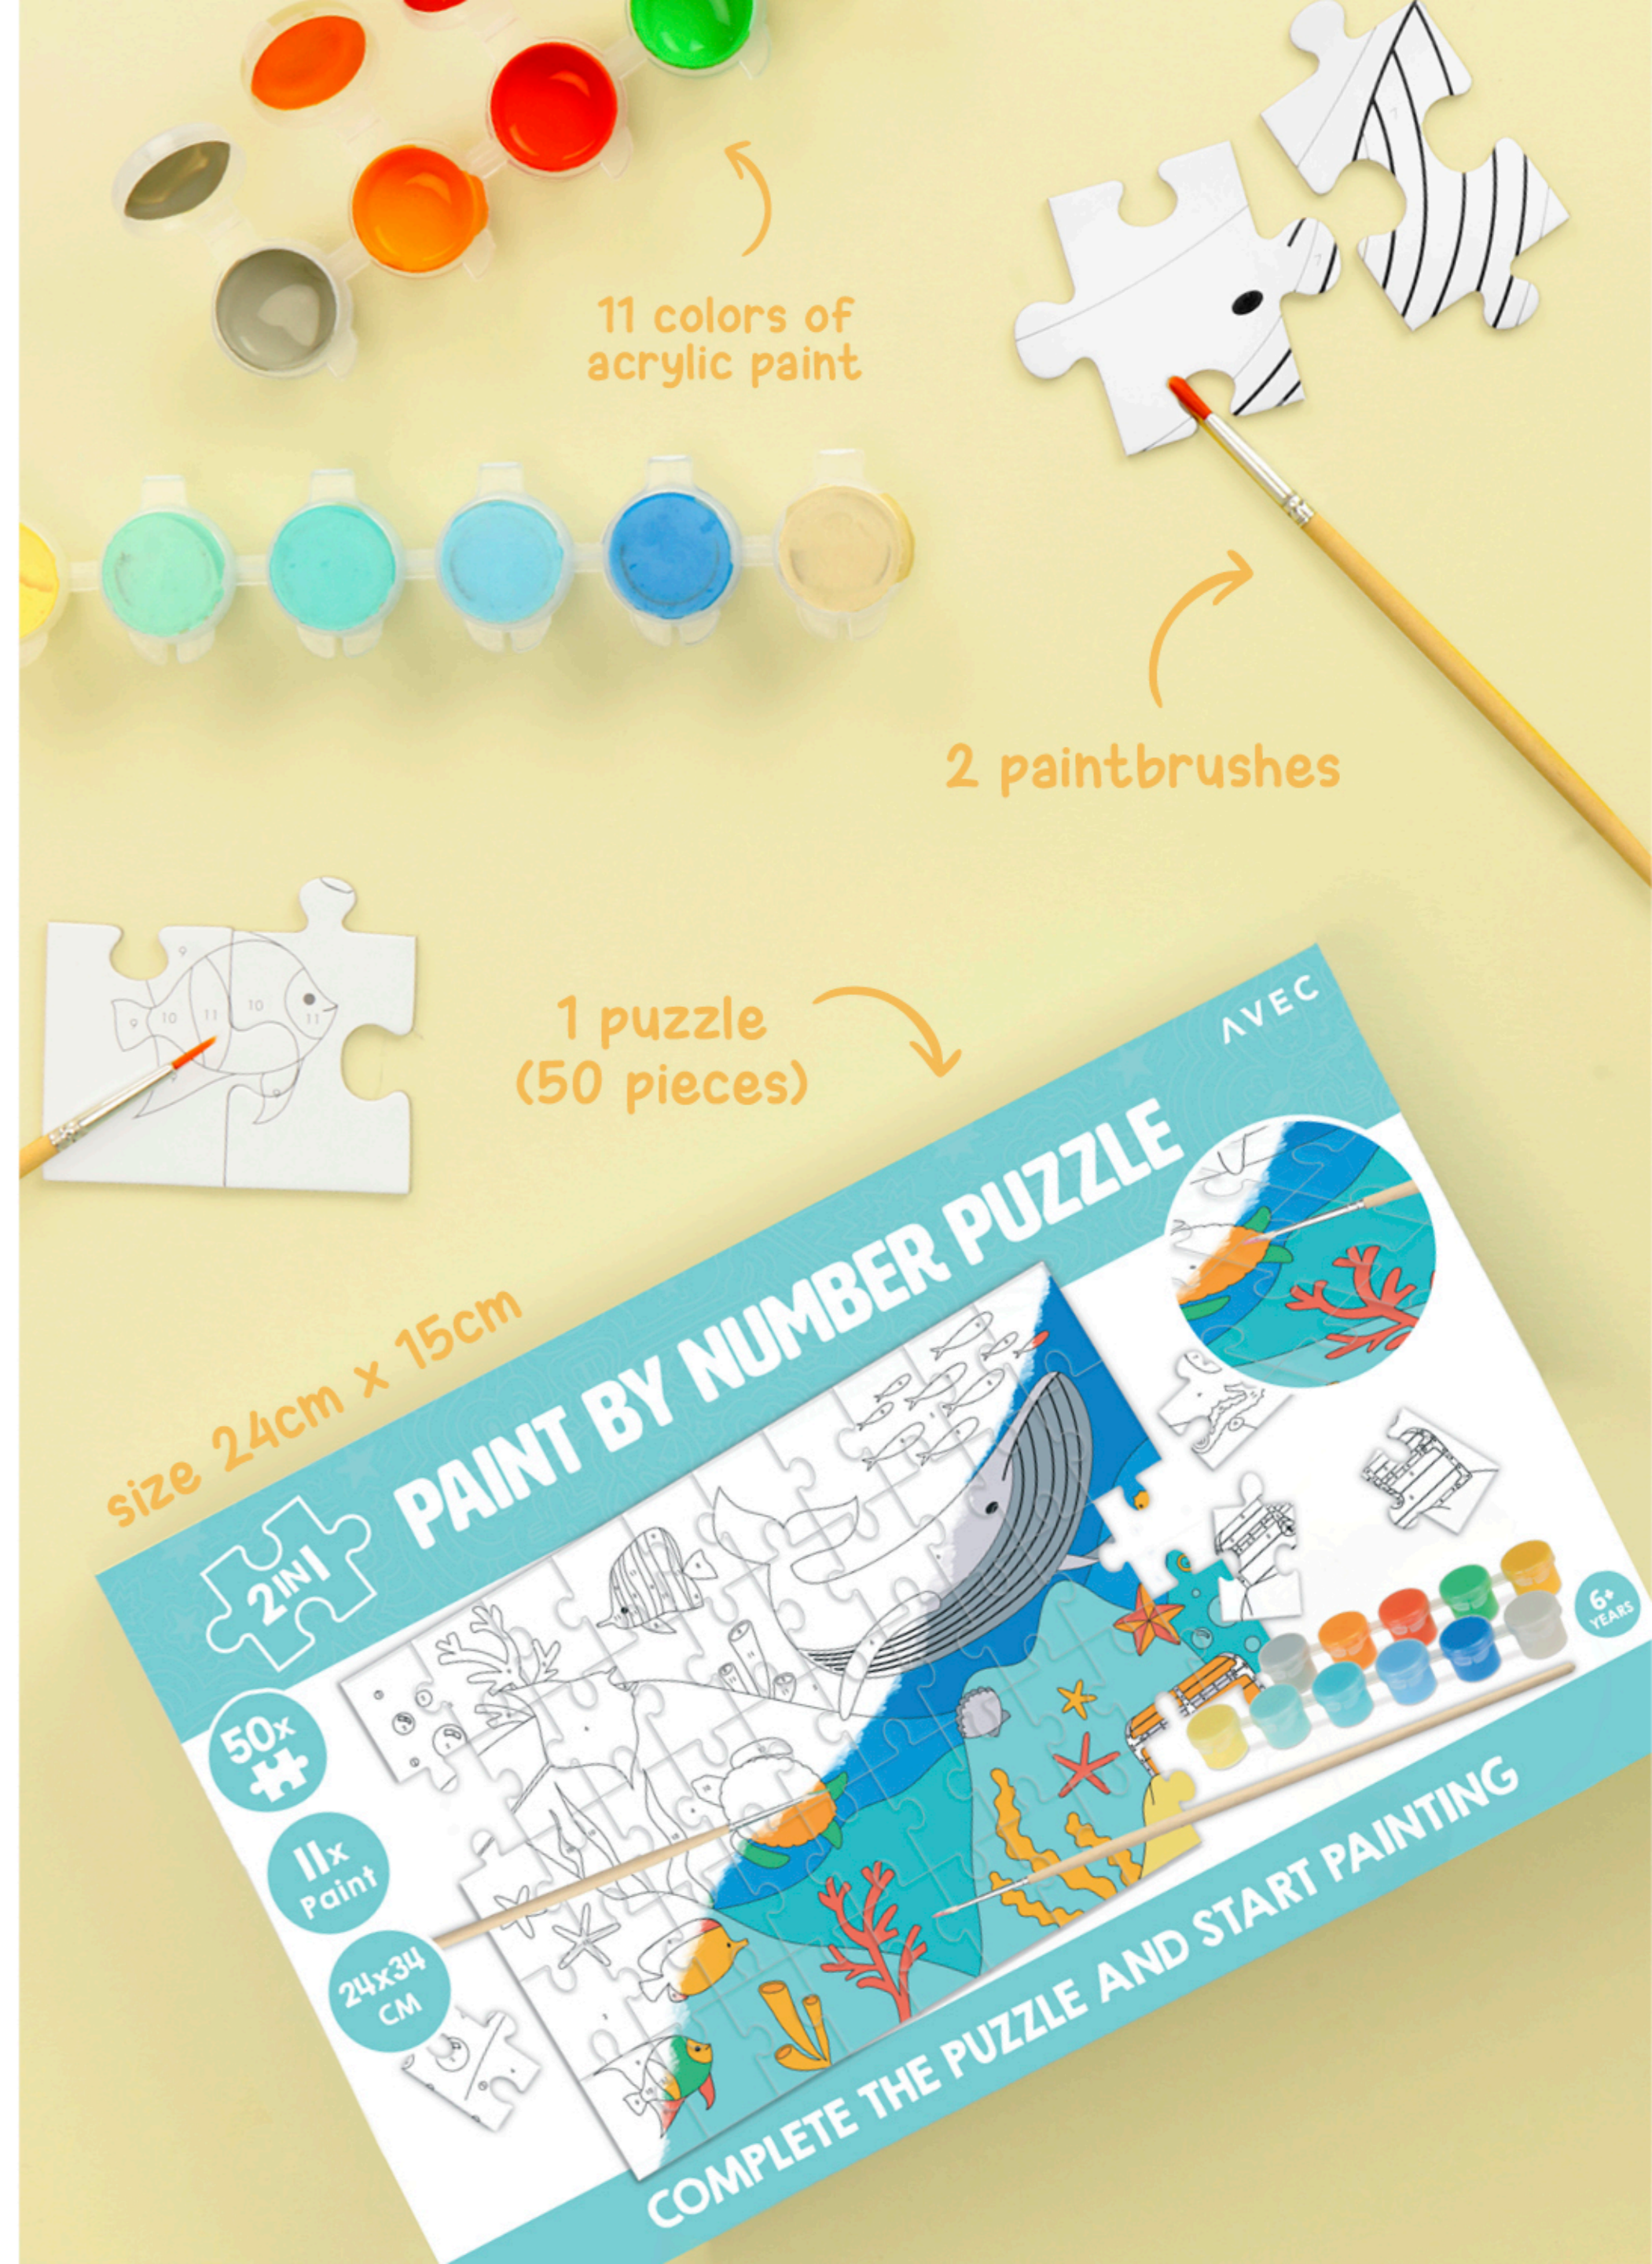

AVEC

puzzles

10 colouring pencils

32 cardboard holders

1 puzzle (17 pieces)

ANIMAL COLOURING PUZZLE

COMPLETE THE PUZZLE AND COLOUR THE ANIMALS

size 22cm x 32cm

AVEC

ANIMAL FUR PUZZLE

COMPLETE THE PUZZLE
AND PET THE ANIMALS

with soft
details!

size 24cm x 34cm

AVEC

1 puzzle
(49 pieces)

size 27cm x 37cm

Soft fur

RHINESTONE PUZZLE

COMPLETE THE PUZZLE AND STICK THE RHINE STONES!

size 24cm x 34cm

AVEC

Decorate your puzzle with these magical rhinestones!

1 puzzle (50 pieces)

40 self adhesive rhinestones

PAINT BY NUMBER PUZZLE

COMPLETE THE PUZZLE
AND START PAINTING!

Give your puzzle
some color!

size 24cm x 34cm

AVEC

11 colors of
acrylic paint

2 paintbrushes

1 puzzle
(50 pieces)