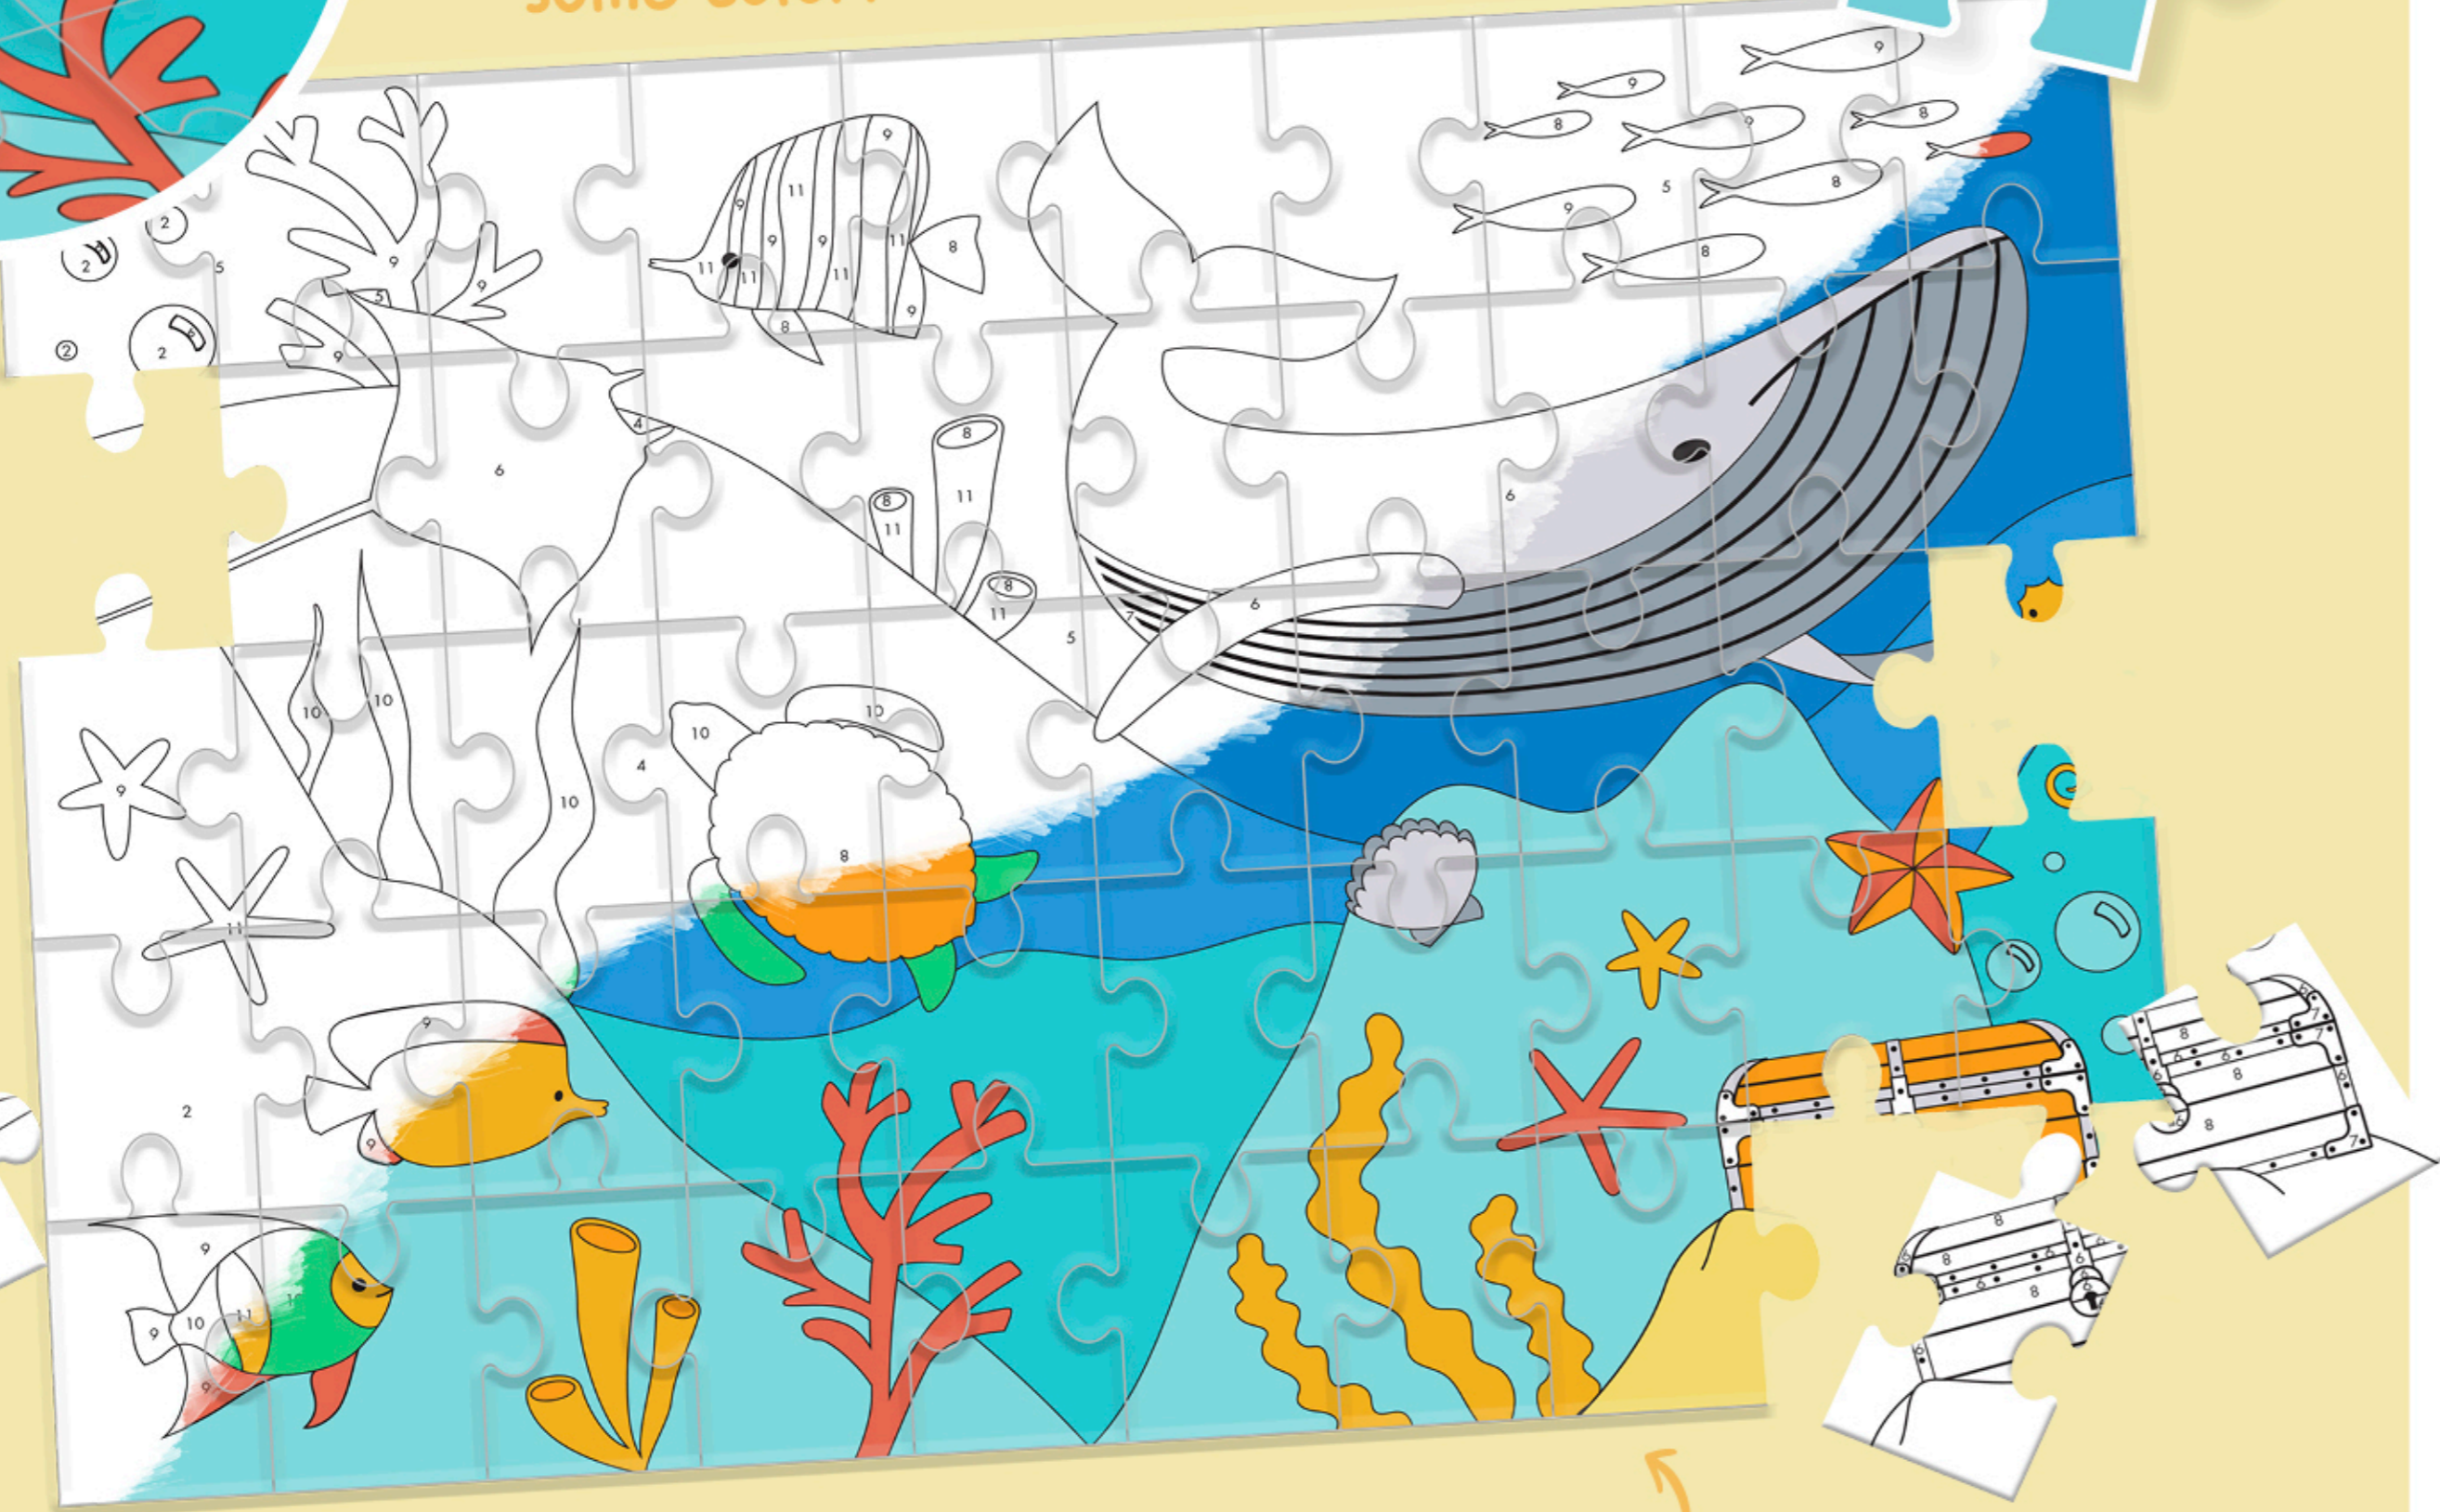

PAINT BY NUMBER PUZZLE

COMPLETE THE PUZZLE
AND START PAINTING!

Give your puzzle
some color!

size 24cm x 34cm

AVEC