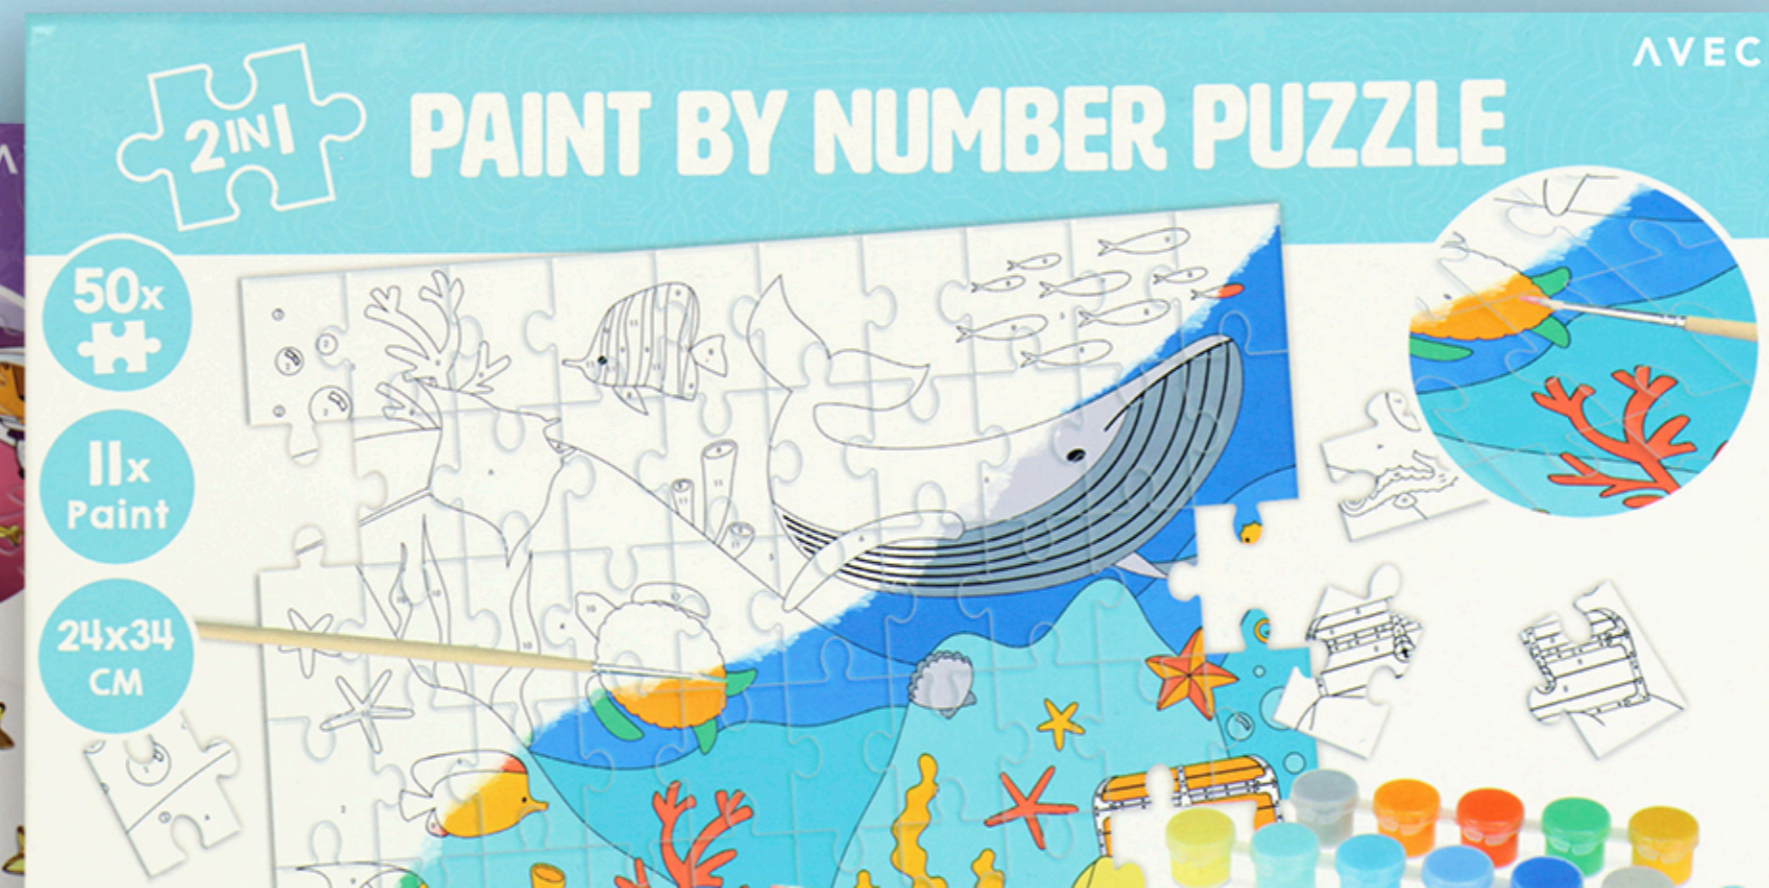

AVEC

puzzles

10 colouring pencils

32 cardboard holders

1 puzzle (17 pieces)

ANIMAL COLOURING PUZZLE

COMPLETE THE PUZZLE AND COLOUR THE ANIMALS

size 22cm x 32cm

AVEC

ANIMAL FUR PUZZLE

COMPLETE THE PUZZLE
AND PET THE ANIMALS

with soft
details!

size 24cm x 34cm

AVEC

1 puzzle
(49 pieces)

size 27cm x 37cm

Soft fur

RHINESTONE PUZZLE

COMPLETE THE PUZZLE AND STICK THE RHINE STONES!

size 24cm x 34cm

AVEC

Decorate your puzzle with these magical rhinestones!

1 puzzle (50 pieces)

40 self adhesive rhinestones