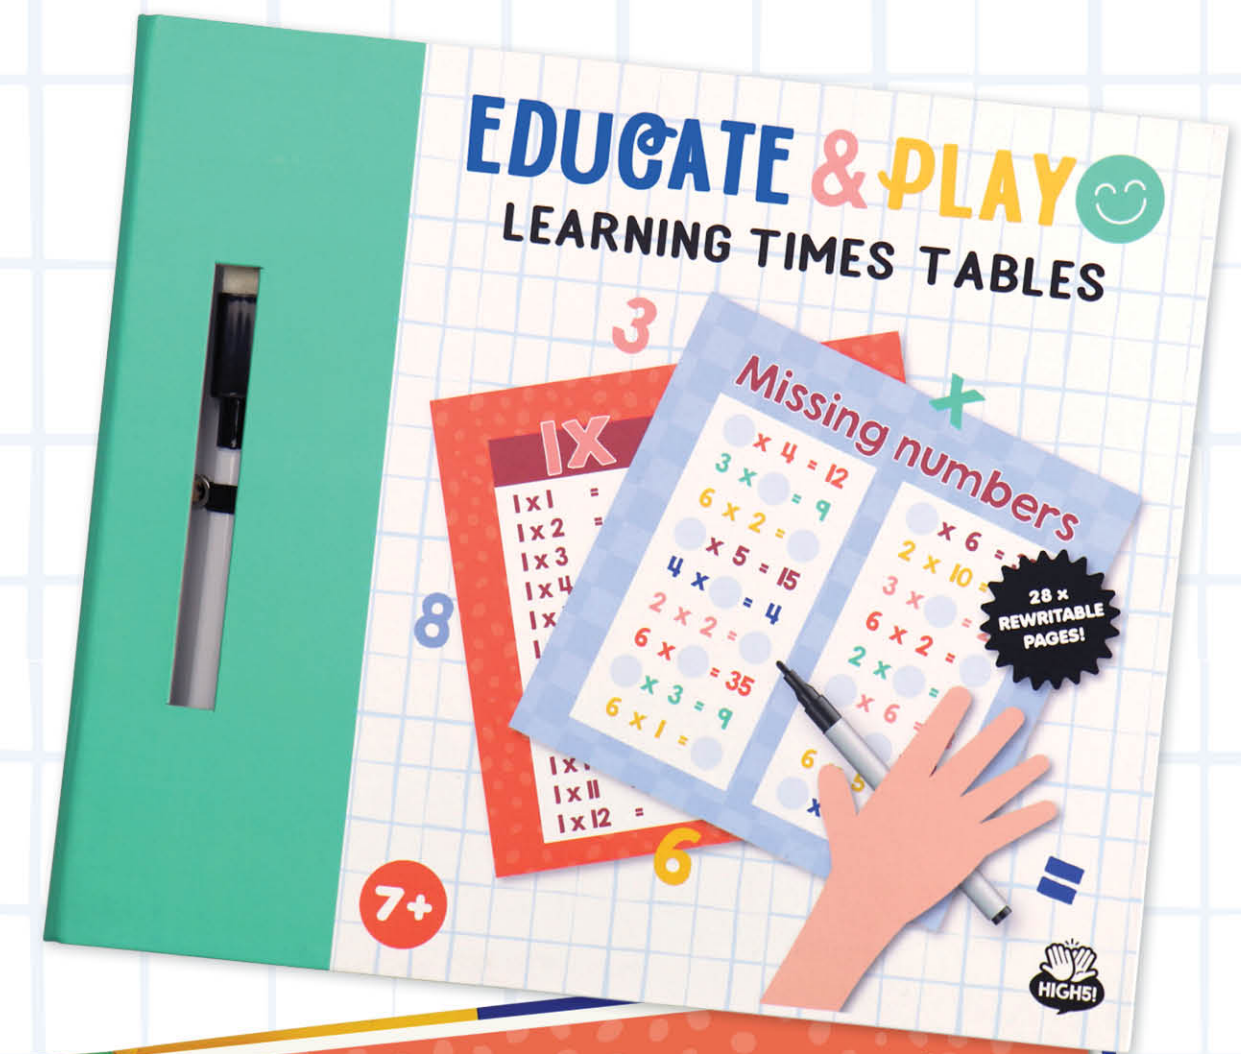

EDUCATE & PLAY

It's so much easier to learn, when it's fun! With our educate & play collection, learning time tables or fractions is a piece of cake. With these puzzles, magnetic books and rewritables your child can learn & play over and over again.

LEARN HOW TO DRAW

EDUCATE & PLAY

LEARNING TIMES TABLES

EDUCATE & PLAY

LEARN HOW TO DRAW

**14x
REWRITABLE
PAGES!**

**Size:
21cm x 25cm x 1.7cm**

**Content:
- 1 pc Erasable marker
- 14 drawing sheets**

EDUCATE & PLAY

LEARNING TIMES TABLES

**Size:
21cm x 25cm x 1.7cm**

**Content:
- 1 pc erasable marker
- 14 drawing sheets**

**28 x
REWRITABLE
PAGES!**

EDUCATE & PLAY

LEARNING EMOTIONS

WITH 5 MAGNETIC SHEETS!

Size:
18.5cm x 23cm x 3cm

Content:
- 5 magnetic sheets

EDUCATE & PLAY

LEARNING WORDS

Size:
18.5cm x 23cm x 3cm

Content:
- 3 magnetic sheets

EDUCATE & PLAY

LEARN TO TELL THE TIME