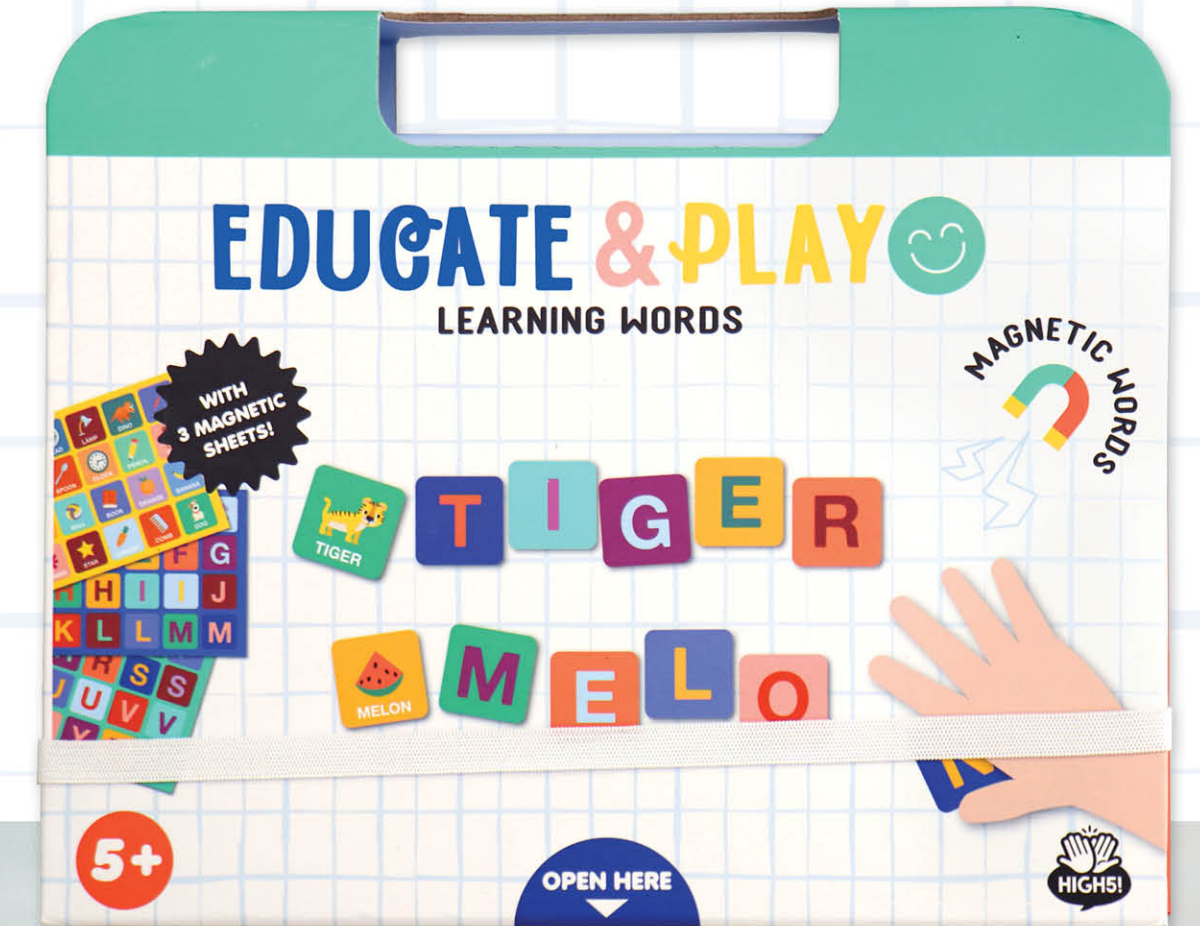

EDUCATE & PLAY

It's so much easier to learn, when it's fun! With our educate & play collection, learning time tables or fractions is a piece of cake. With these puzzles, magnetic books and rewritables your child can learn & play over and over again.

EDUCATE & PLAY

LEARNING TIMES TABLES

**Size:
21cm x 25cm x 1.7cm**

**Content:
- 1 pc erasable marker
- 14 drawing sheets**

**28 x
REWRITABLE
PAGES!**

EDUCATE & PLAY

LEARNING EMOTIONS

WITH 5 MAGNETIC SHEETS!

Size:
18.5cm x 23cm x 3cm

Content:
- 5 magnetic sheets

EDUCATE & PLAY

LEARNING WORDS

Size:
18.5cm x 23cm x 3cm

Content:
- 3 magnetic sheets

EDUCATE & PLAY

LEARN TO TELL THE TIME

WITH
2 MAGNETIC
SHEETS!

Size:
31cm x 22cm x 2,5cm

- Content:
- 1 pc erasable marker
 - 1 pc magnetic foldable board
 - 2 pcs magnetic sheets

INTERESTED?

Contact us!

Veemarktstraat 20
5038 CV Tilburg
The Netherlands