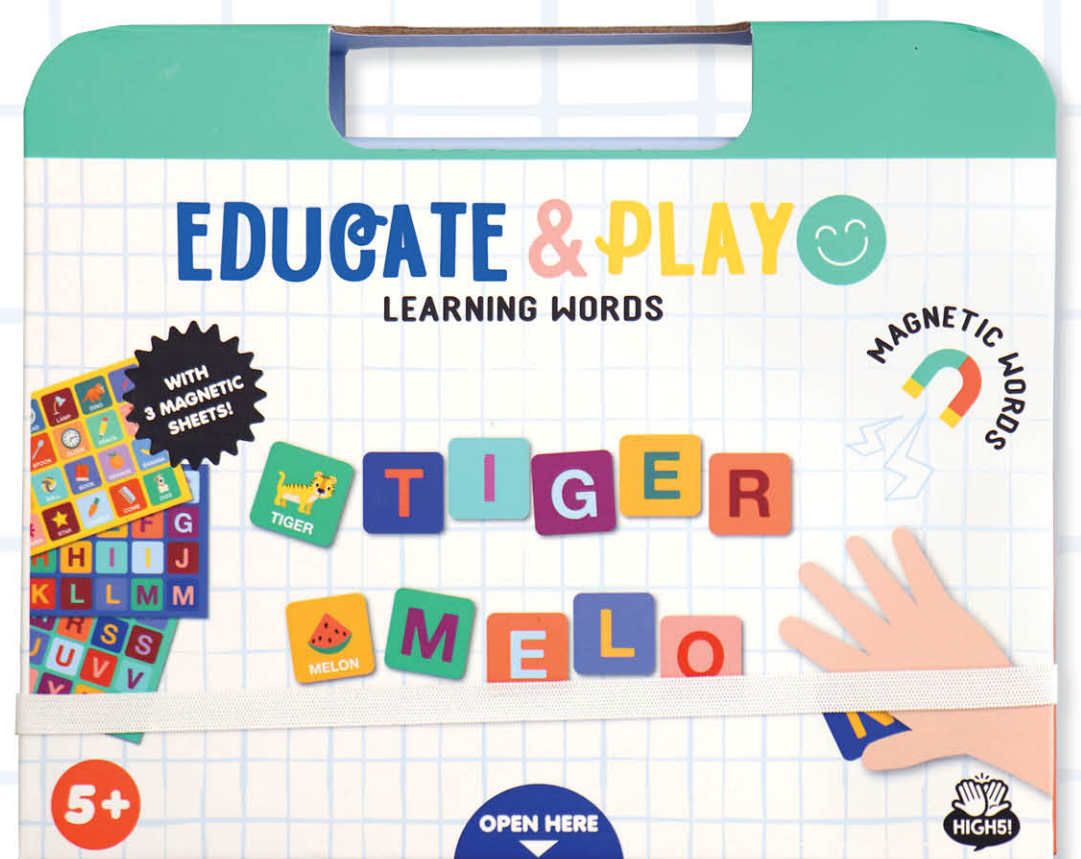

EDUCATE & PLAY

It's so much easier to learn, when it's fun! With our educate & play collection, learning time tables or fractions is a piece of cake. With these puzzles, magnetic books and rewritables your child can learn & play over and over again.

LEARN HOW TO DRAW

EDUCATE & PLAY

LEARNING TIMES TABLES

EDUCATE & PLAY

LEARN HOW TO DRAW

**14x
REWRITABLE
PAGES!**

**Size:
21cm x 25cm x 1.7cm**

**Content:
- 1 pc Erasable marker
- 14 drawing sheets**

EDUCATE & PLAY

LEARNING TIMES TABLES

**Size:
21cm x 25cm x 1.7cm**

**Content:
- 1 pc erasable marker
- 14 drawing sheets**

**28 x
REWRITABLE
PAGES!**

EDUCATE & PLAY

LEARNING EMOTIONS

WITH 5 MAGNETIC SHEETS!

Size:
18.5cm x 23cm x 3cm

Content:
- 5 magnetic sheets

EDUCATE & PLAY

LEARNING WORDS

Size:
18.5cm x 23cm x 3cm

Content:
- 3 magnetic sheets

EDUCATE & PLAY

LEARN TO TELL THE TIME