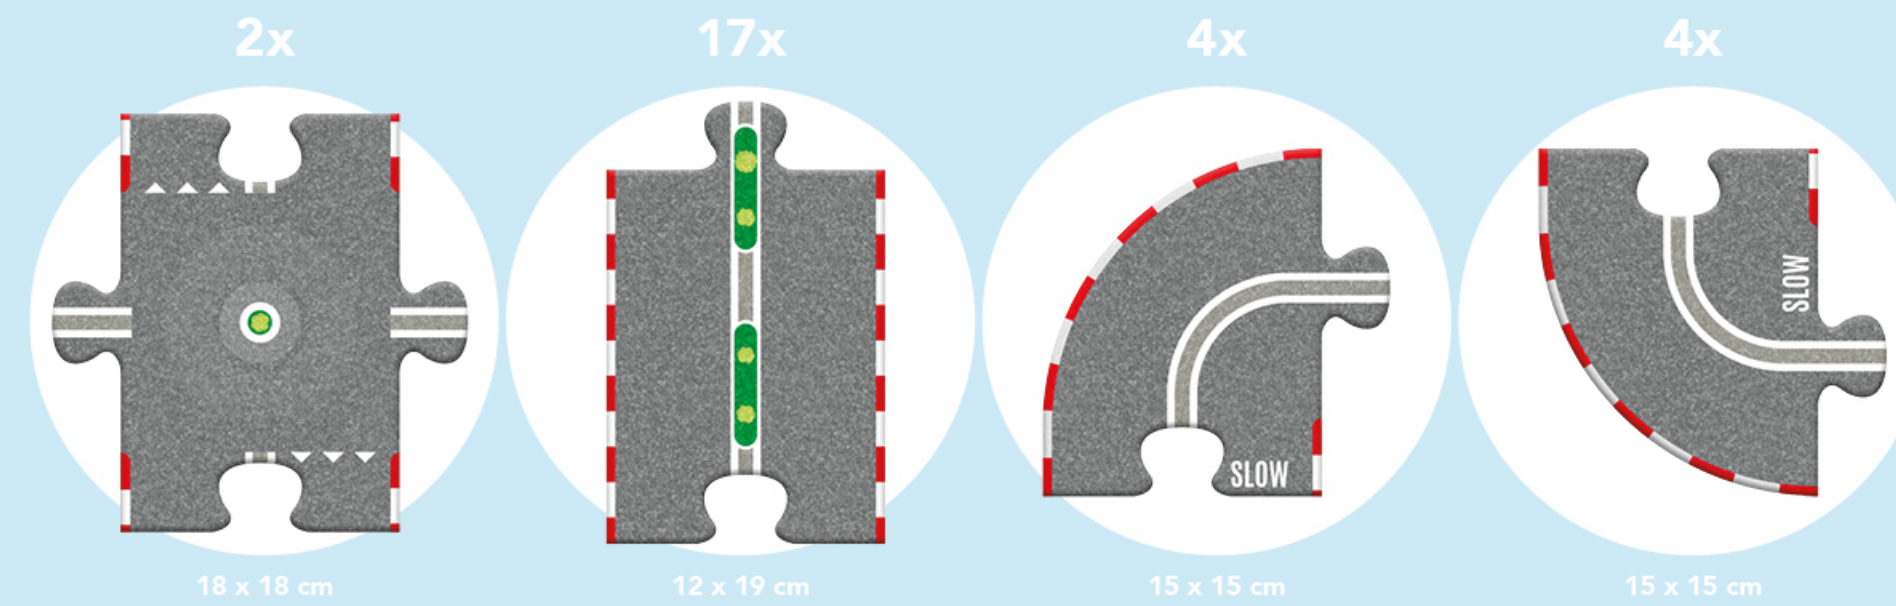

AVEC

FELT ROAD BASIC

FELT ROAD BASIC
 BASIC SET 27pcs
 Packaging: 285x198 mm

ENDLESS
 POSSIBILITIES!

**INCLUDES
3 TOY
CARS!**

FELT ROAD BRIDGE

FELT ROAD BRIDGE
12x road puzzle + bridge + toy cars
Packaging: 384x201 mm

FELT ROAD ACCESSORIES
9x road accessories!
Road not included
Packaging: 210x240 mm

FITS ALL SETS!

3x
DESIGNS

ROAD TAPE

ROAD TAPE
1x 5m tape
Packaging: 80x80 mm

Choose your road!
Tape road - Tape turf - Tape circuit

PULL
BACK AND
RELEASE

CAR WITH 5m ROADTAPE

ROAD TAPE
1x car and 1x 5m tape
Packaging: 94x93 mm

Make your own road
and drive!

12.

XXL
FELT
ROAD
PUZZLE!

3+
800
x
1200

TRY
HERE!

CIRCUIT

XXL FELT ROAD
PUZZLE!

FELT XXL ROAD PUZZLE

12x puzzle pieces
Packaging: 454x355 mm
Total puzzle size: 800x1200 mm

XXL
Set

RAILWAY

**XXL FELT ROAD
PUZZLE!**

FELT XXL ROAD PUZZLE
12x puzzle pieces
Packaging: 454x355 mm
Total puzzle size: 800x1200 mm