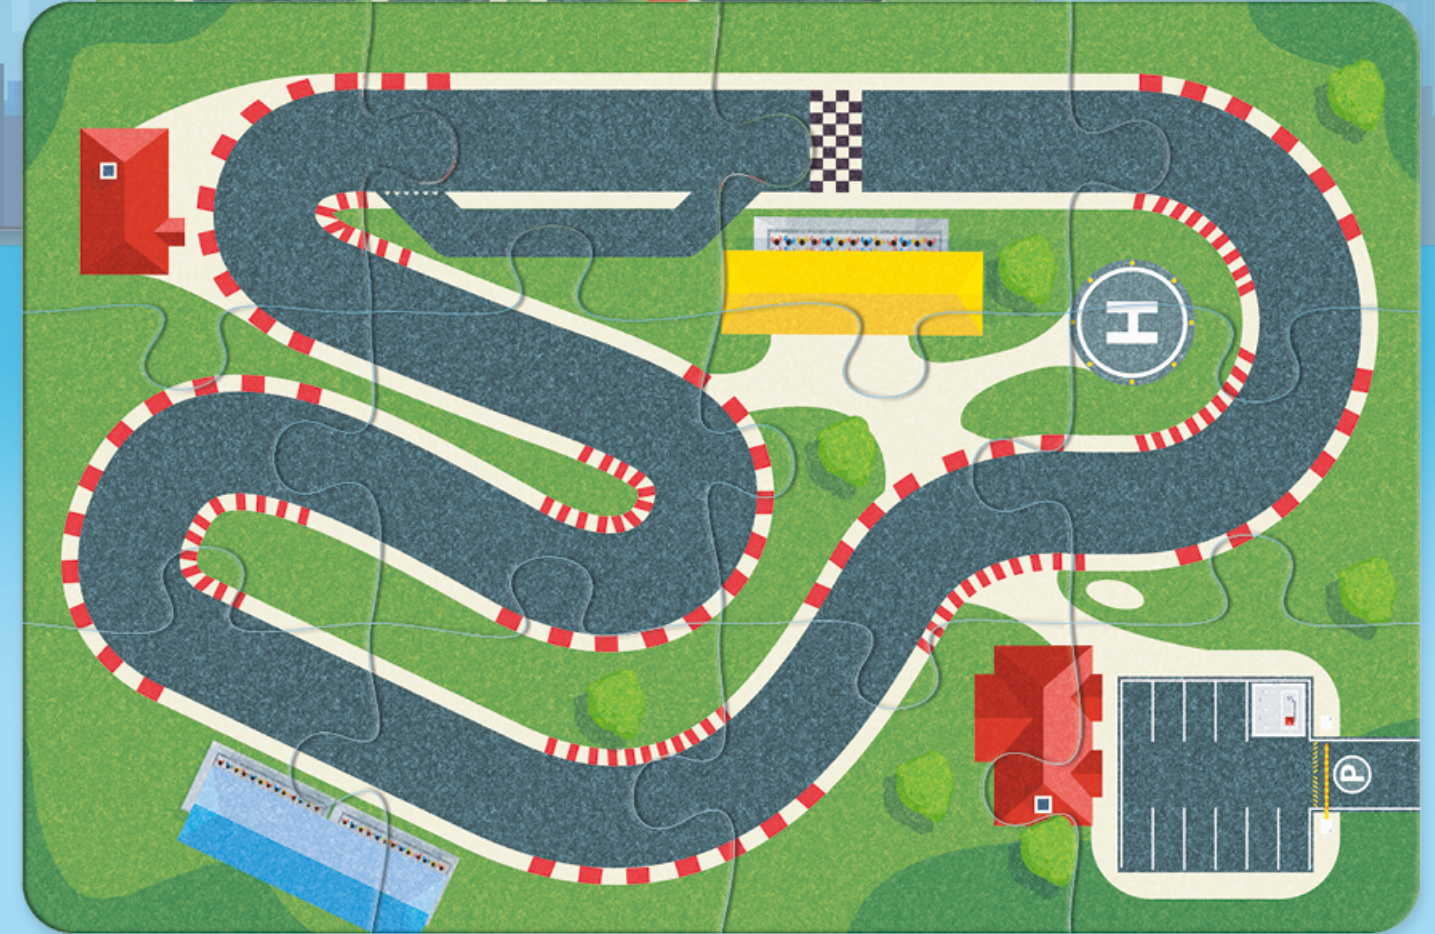

ENDLESS
POSSIBILITIES!

Compatible with basic set

TRY HERE!

DRIVE WORLD FELT BRIDGE

3+

FITS THE BASIC SET!

ROAD NOT INCLUDED

FELT BRIDGE

PULL
BACK AND
RELEASE

CAR WITH 5m ROADTAPE

ROAD TAPE
1x car and 1x 5m tape
Packaging: 94x93 mm

Make your own road
and drive!

12.

XXL
FELT
ROAD
PUZZLE!

3+
800
x
1200

TRY
HERE!