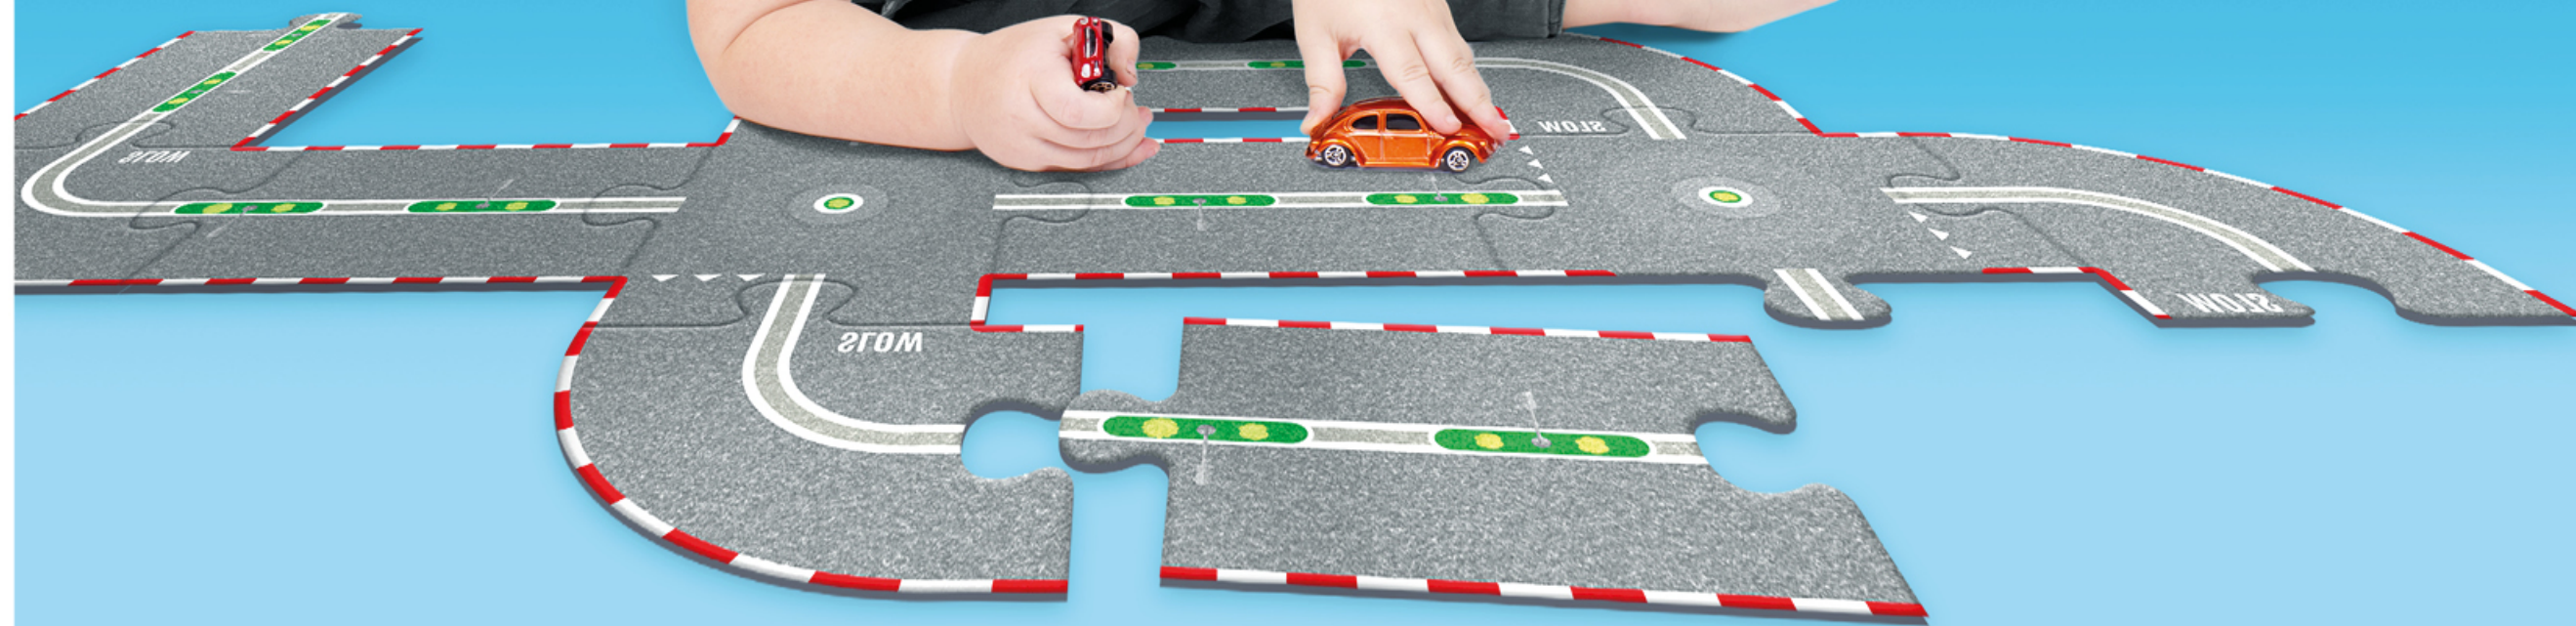

AVEC

FELT ROAD BASIC

FELT ROAD BASIC
 BASIC SET 27pcs
 Packaging: 285x198 mm

ENDLESS
 POSSIBILITIES!

**INCLUDES
3 TOY
CARS!**

FELT ROAD BRIDGE

FELT ROAD BRIDGE
12x road puzzle + bridge + toy cars
Packaging: 384x201 mm

ENDLESS
POSSIBILITIES!

Compatible with basic set

TRY HERE!

DRIVE WORLD FELT BRIDGE

3+

FITS THE BASIC SET!

ROAD NOT INCLUDED

FELT BRIDGE

FELT BRIDGE
Bridge / Road not included
Packaging: 300x141 mm

FITS THE BASIC SET!

FELT ROAD ACCESSORIES

3+

ROAD NOT INCLUDED

9x

AVEC

FELT ROAD ACCESSORIES

FELT ROAD ACCESSORIES
9x road accessories!
Road not included
Packaging: 210x240 mm

FITS ALL SETS!

3x
DESIGNS

ROAD TAPE

ROAD TAPE
1x 5m tape
Packaging: 80x80 mm

Choose your road!
Tape road - Tape turf - Tape circuit