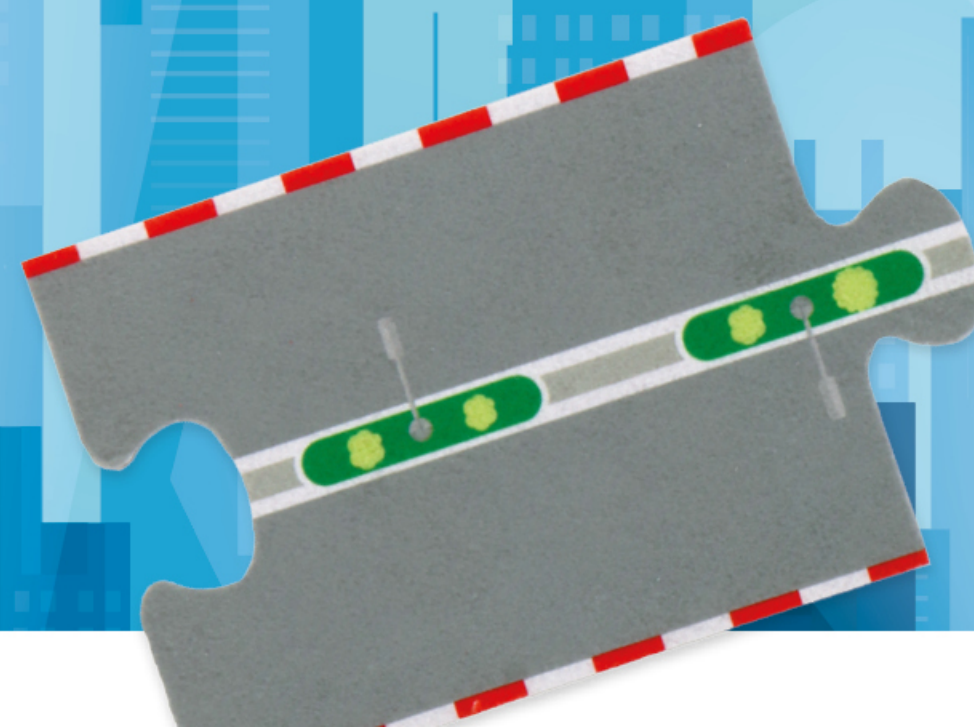

AVEC

FELT ROAD BASIC

FELT ROAD BASIC
 BASIC SET 27pcs
 Packaging: 285x198 mm

ENDLESS
 POSSIBILITIES!

**INCLUDES
3 TOY
CARS!**

FELT ROAD BRIDGE

FELT ROAD BRIDGE
12x road puzzle + bridge + toy cars
Packaging: 384x201 mm

ENDLESS
POSSIBILITIES!

Compatible with basic set

TRY HERE!

DRIVE WORLD FELT BRIDGE

3+

FITS THE BASIC SET!

ROAD NOT INCLUDED

FELT BRIDGE

FELT BRIDGE
Bridge / Road not included
Packaging: 300x141 mm

FITS THE BASIC SET!

FELT ROAD ACCESSORIES

3+

ROAD NOT INCLUDED

9x

AVEC

FELT ROAD ACCESSORIES

PULL
BACK AND
RELEASE

CAR WITH 5m ROADTAPE

ROAD TAPE
1x car and 1x 5m tape
Packaging: 94x93 mm

Make your own road
and drive!

12.

XXL
FELT
ROAD
PUZZLE!

3+
800
x
1200

TRY
HERE!