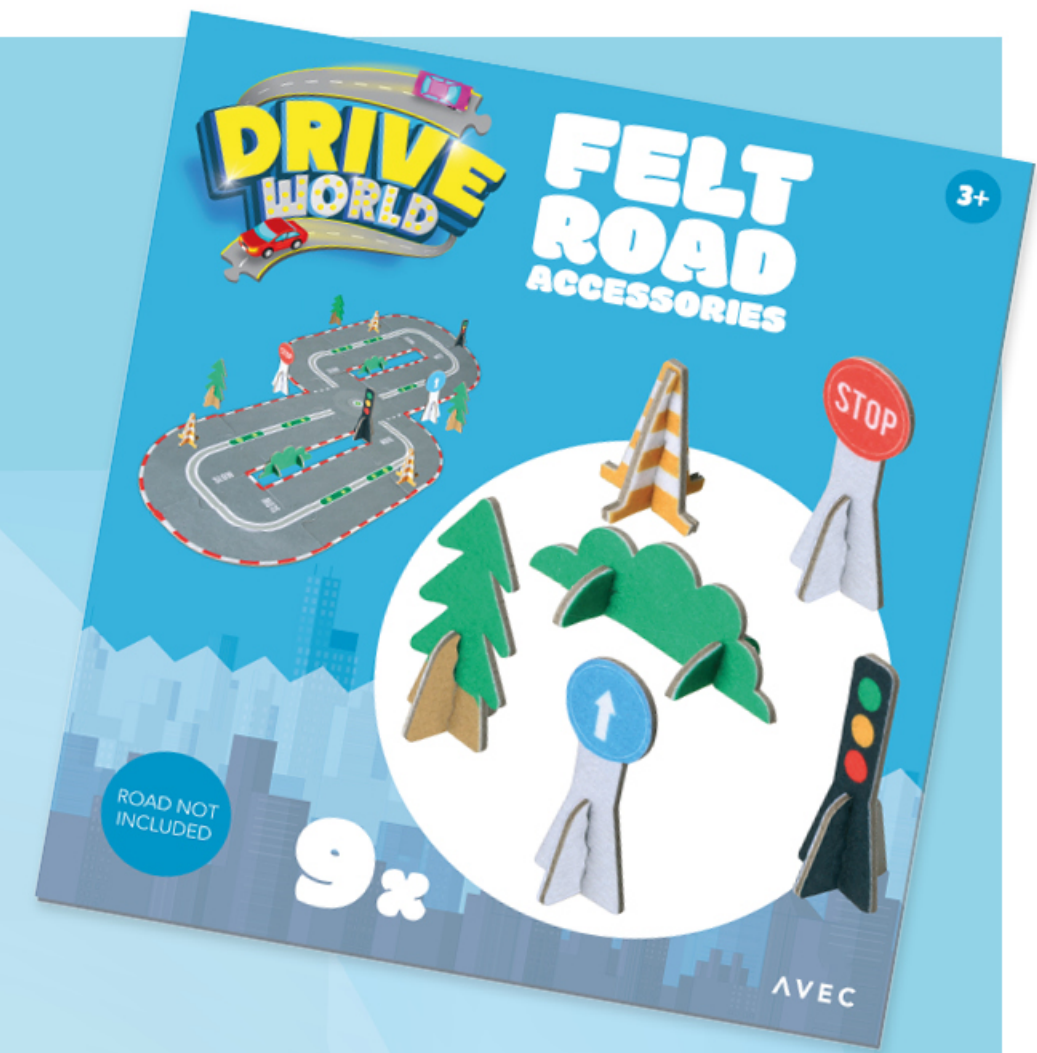

AVEC

FELT ROAD BASIC

FELT ROAD BASIC
 BASIC SET 27pcs
 Packaging: 285x198 mm

ENDLESS
 POSSIBILITIES!

**INCLUDES
3 TOY
CARS!**

FELT ROAD BRIDGE

FELT ROAD BRIDGE
12x road puzzle + bridge + toy cars
Packaging: 384x201 mm

ENDLESS
POSSIBILITIES!

Compatible with basic set

TRY HERE!

DRIVE WORLD FELT BRIDGE

3+

FITS THE BASIC SET!

ROAD NOT INCLUDED

FELT BRIDGE

FELT ROAD ACCESSORIES
9x road accessories!
Road not included
Packaging: 210x240 mm

FITS ALL SETS!

3x
DESIGNS

ROAD TAPE

ROAD TAPE
1x 5m tape
Packaging: 80x80 mm

Choose your road!
Tape road - Tape turf - Tape circuit

PULL
BACK AND
RELEASE

CAR WITH 5m ROADTAPE

ROAD TAPE
1x car and 1x 5m tape
Packaging: 94x93 mm

Make your own road
and drive!

12.

XXL
FELT
ROAD
PUZZLE!

3+
800
x
1200

TRY
HERE!