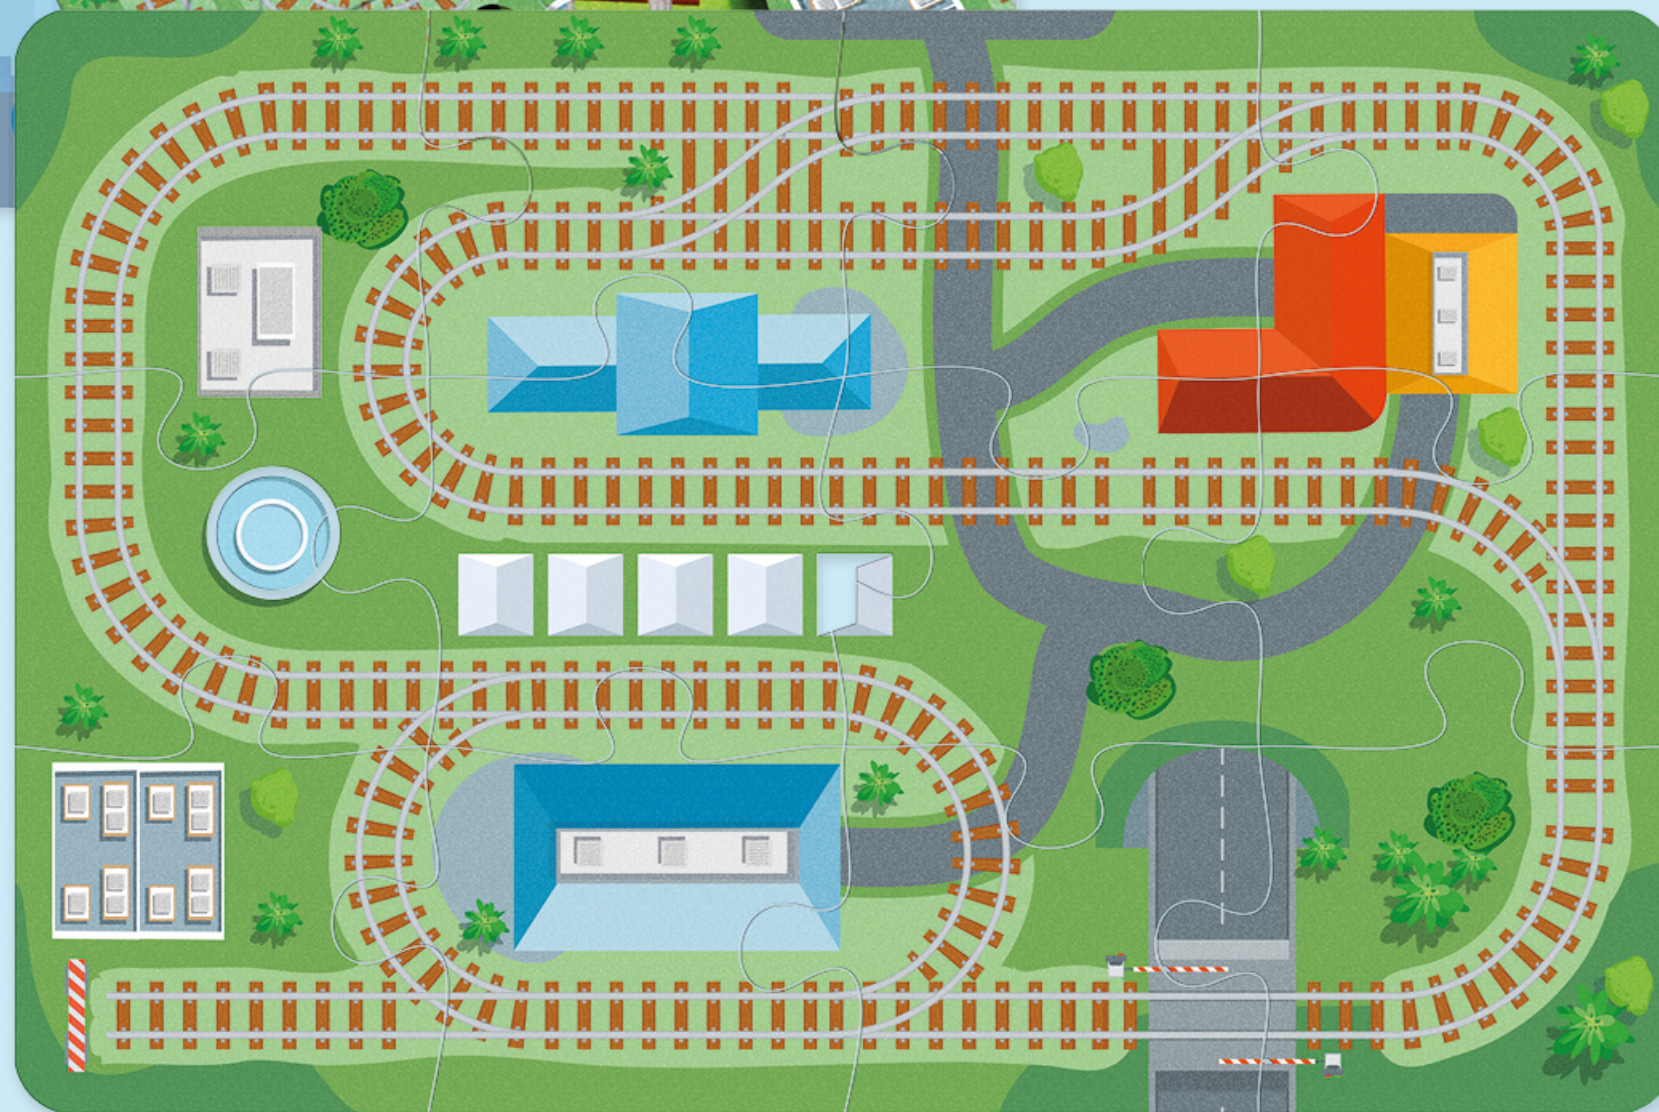

ENDLESS
POSSIBILITIES!

Compatible with basic set

TRY HERE!

DRIVE WORLD FELT BRIDGE

3+

FITS THE BASIC SET!

ROAD NOT INCLUDED

FELT BRIDGE

FELT ROAD ACCESSORIES
9x road accessories!
Road not included
Packaging: 210x240 mm

FITS ALL SETS!

3x
DESIGNS

ROAD TAPE

ROAD TAPE
1x 5m tape
Packaging: 80x80 mm

Choose your road!
Tape road - Tape turf - Tape circuit

PULL
BACK AND
RELEASE

CAR WITH 5m ROADTAPE

ROAD TAPE
1x car and 1x 5m tape
Packaging: 94x93 mm

Make your own road
and drive!

12.

XXL
FELT
ROAD
PUZZLE!

3+
800
x
1200

TRY
HERE!

CIRCUIT

XXL FELT ROAD
PUZZLE!

FELT XXL ROAD PUZZLE

12x puzzle pieces
Packaging: 454x355 mm
Total puzzle size: 800x1200 mm

XXL
Set

RAILWAY

**XXL FELT ROAD
PUZZLE!**

FELT XXL ROAD PUZZLE
12x puzzle pieces
Packaging: 454x355 mm
Total puzzle size: 800x1200 mm