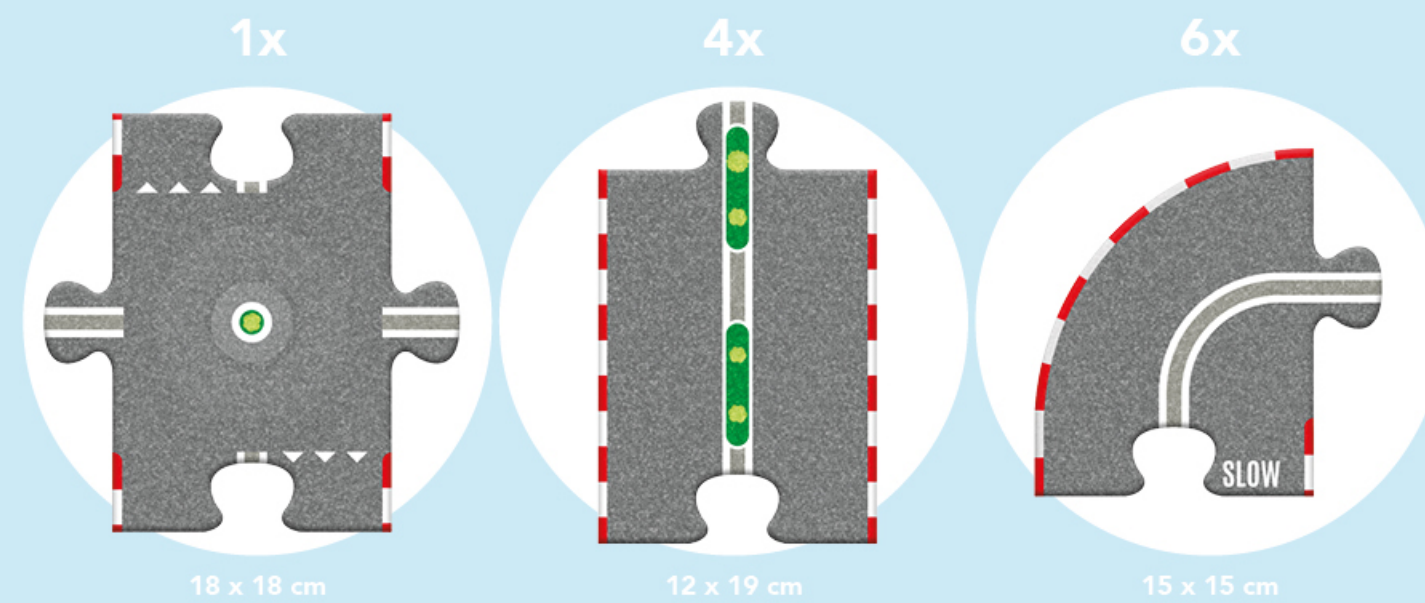

FELT ROAD BRIDGE

FELT ROAD BRIDGE
12x road puzzle + bridge + toy cars
Packaging: 384x201 mm

ENDLESS
POSSIBILITIES!