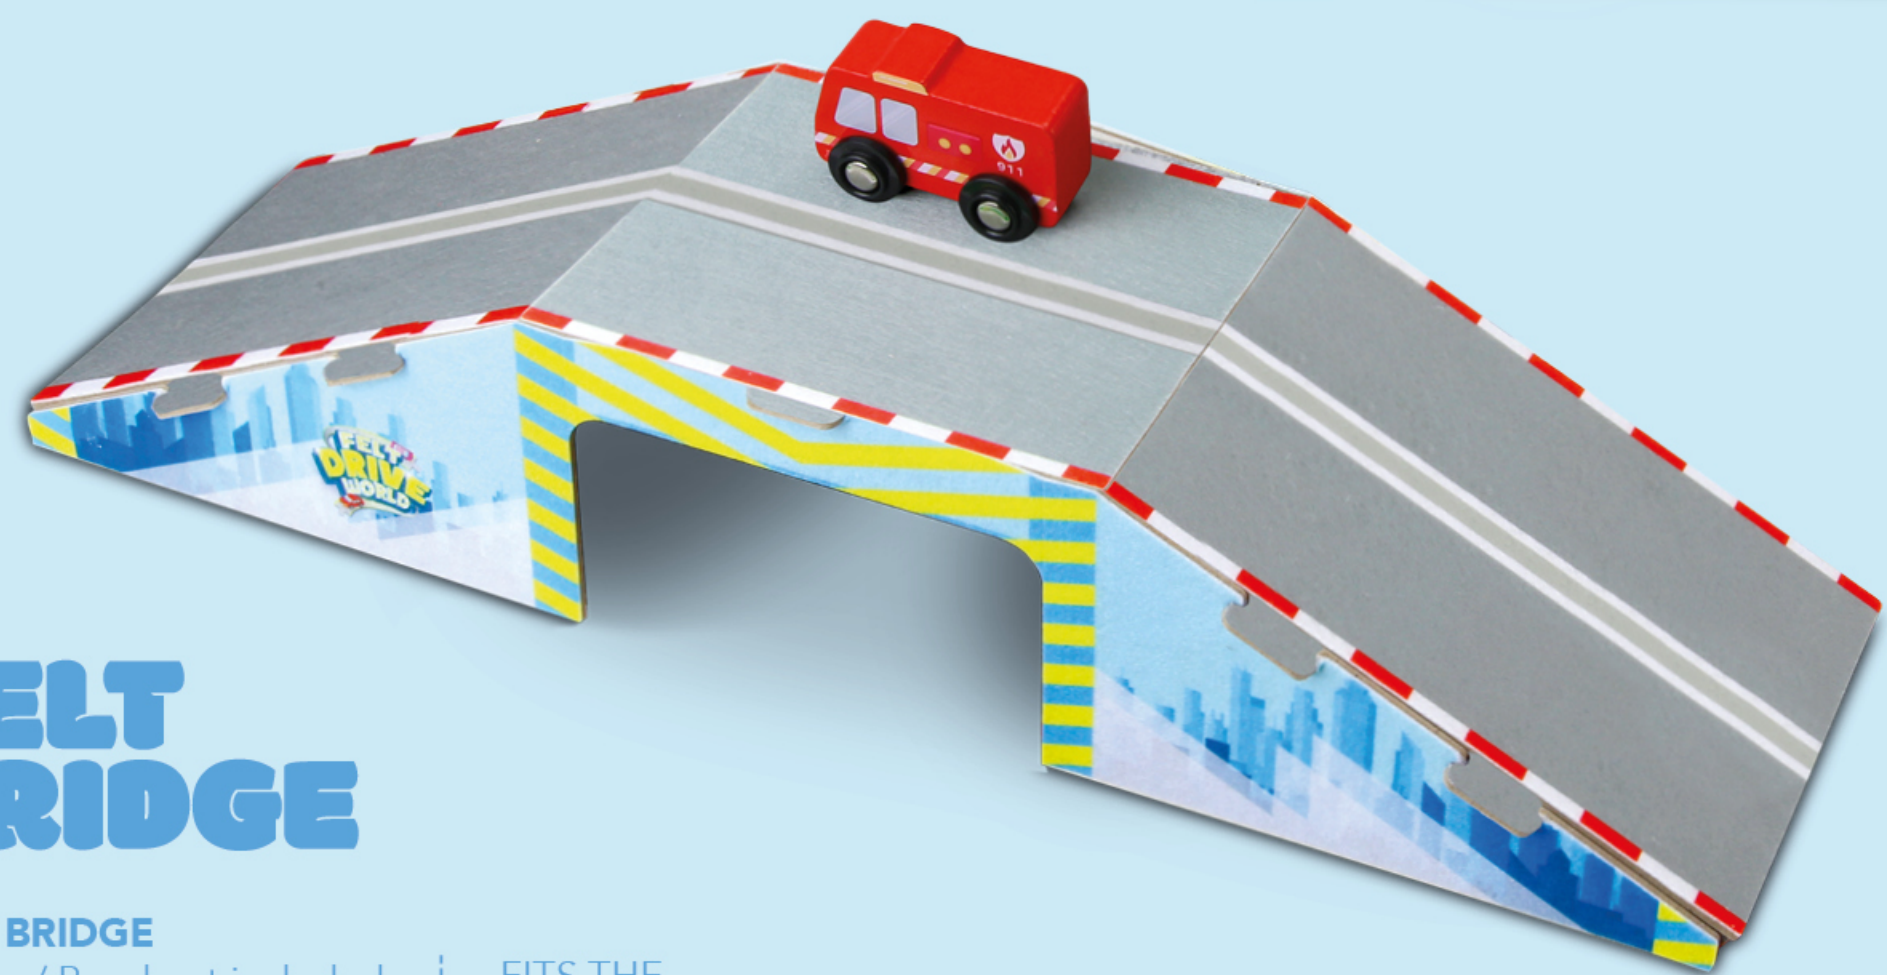

AVEC

FELT ROAD BASIC

FELT ROAD BASIC
 BASIC SET 27pcs
 Packaging: 285x198 mm

ENDLESS
 POSSIBILITIES!

**INCLUDES
3 TOY
CARS!**

FELT ROAD BRIDGE

FELT ROAD BRIDGE
12x road puzzle + bridge + toy cars
Packaging: 384x201 mm

ENDLESS
POSSIBILITIES!

Compatible with basic set

TRY HERE!

DRIVE WORLD FELT BRIDGE

3+

FITS THE BASIC SET!

ROAD NOT INCLUDED

FELT BRIDGE

FELT BRIDGE
Bridge / Road not included
Packaging: 300x141 mm

FITS THE BASIC SET!

FELT ROAD ACCESSORIES

3+

ROAD NOT INCLUDED

9x

AVEC

FELT ROAD ACCESSORIES

PULL
BACK AND
RELEASE

CAR WITH 5m ROADTAPE

ROAD TAPE
1x car and 1x 5m tape
Packaging: 94x93 mm

Make your own road
and drive!

12.

XXL
FELT
ROAD
PUZZLE!

3+
800
x
1200

TRY
HERE!