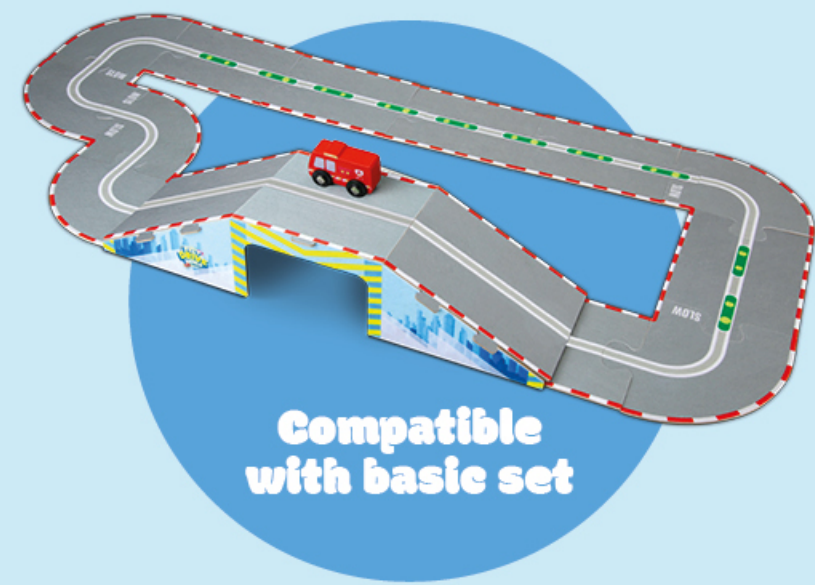

AVEC

FELT ROAD BASIC

FELT ROAD BASIC
 BASIC SET 27pcs
 Packaging: 285x198 mm

ENDLESS
 POSSIBILITIES!

**INCLUDES
3 TOY
CARS!**

FELT ROAD BRIDGE

FELT ROAD BRIDGE
12x road puzzle + bridge + toy cars
Packaging: 384x201 mm

ENDLESS
POSSIBILITIES!

Compatible with basic set

TRY HERE!

DRIVE WORLD FELT BRIDGE

3+

FITS THE BASIC SET!

ROAD NOT INCLUDED

FELT BRIDGE

FELT ROAD ACCESSORIES
9x road accessories!
Road not included
Packaging: 210x240 mm

FITS ALL SETS!

3x
DESIGNS

ROAD TAPE

ROAD TAPE
1x 5m tape
Packaging: 80x80 mm

Choose your road!
Tape road - Tape turf - Tape circuit

PULL
BACK AND
RELEASE

CAR WITH 5m ROADTAPE

ROAD TAPE
1x car and 1x 5m tape
Packaging: 94x93 mm

Make your own road
and drive!

12.

XXL
FELT
ROAD
PUZZLE!

3+
800
x
1200

TRY
HERE!