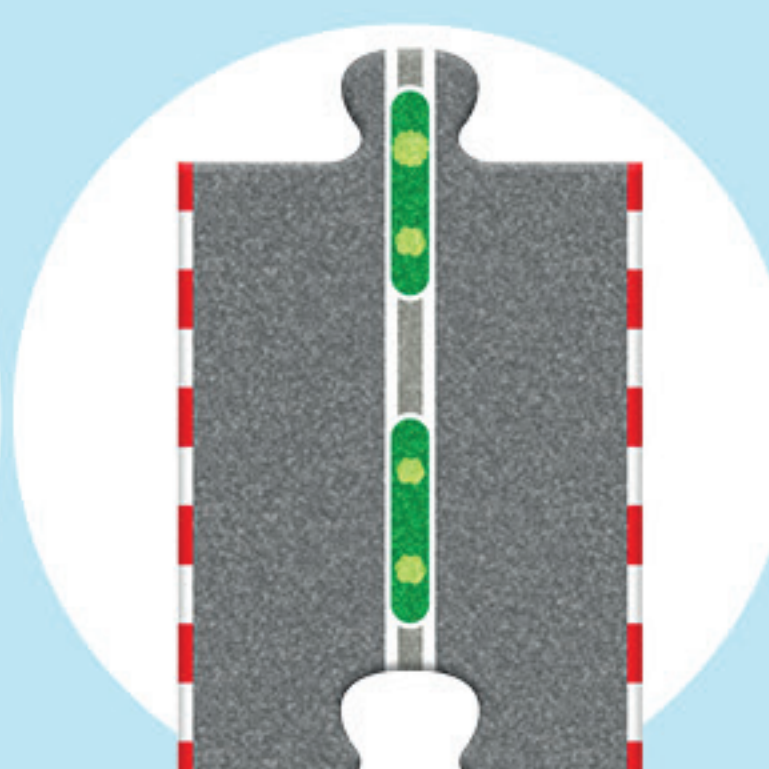

AVEC

FELT ROAD BASIC

FELT ROAD BASIC
 BASIC SET 27pcs
 Packaging: 285x198 mm

ENDLESS
 POSSIBILITIES!

FELT ROAD BRIDGE

3+

INCLUDES 3 TOY CARS!

AVEC

12x

INCLUDES 3 TOY CARS!

FELT ROAD BRIDGE

FELT ROAD BRIDGE
12x road puzzle + bridge + toy cars
Packaging: 384x201 mm

ENDLESS
POSSIBILITIES!

1x

18 x 18 cm

4x

12 x 19 cm

6x

15 x 15 cm

3x

1x

FELT BRIDGE

FELT BRIDGE
 Bridge / Road not included
 Packaging: 300x141 mm

FITS THE
 BASIC SET!

PULL
BACK AND
RELEASE

CAR WITH 5m ROADTAPE

ROAD TAPE
1x car and 1x 5m tape | Make your own road
Packaging: 94x93 mm | and drive!

CIRCUIT

**XXL FELT ROAD
PUZZLE!**

FELT XXL ROAD PUZZLE

12x puzzle pieces
Packaging: 454x355 mm
Total puzzle size: 800x1200 mm