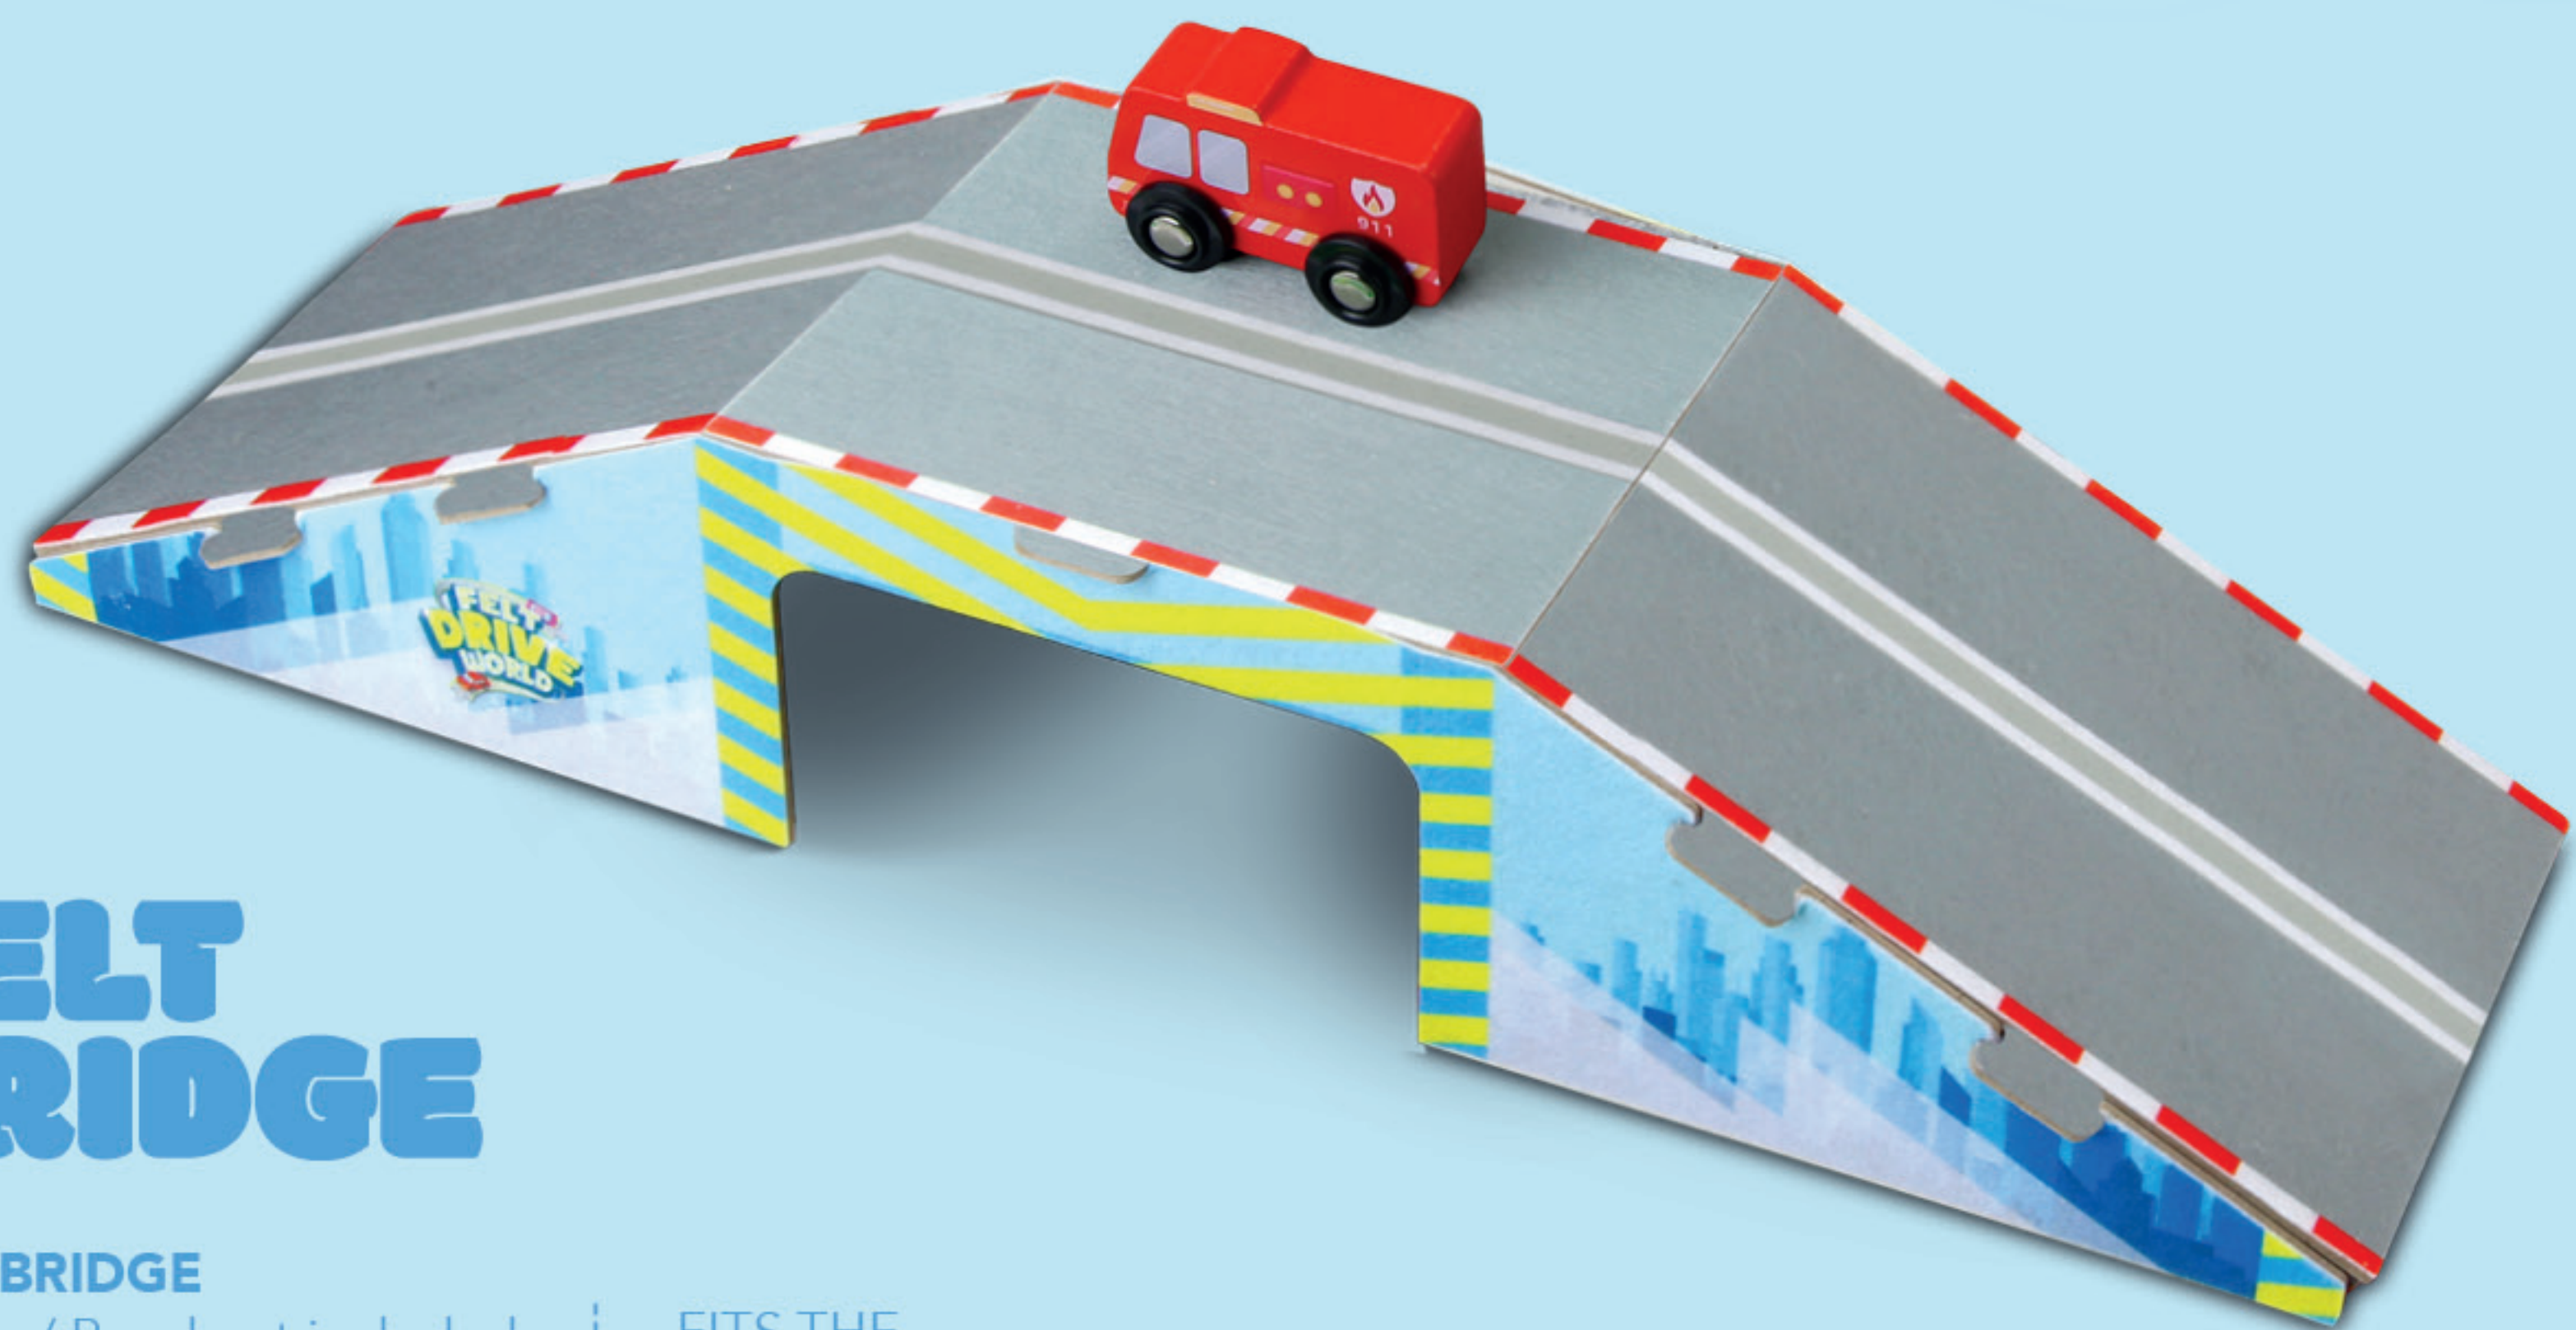

AVEC

FELT ROAD BASIC

FELT ROAD BASIC
 BASIC SET 27pcs
 Packaging: 285x198 mm

ENDLESS
 POSSIBILITIES!

FELT ROAD BRIDGE

3+

INCLUDES 3 TOY CARS!

AVEC

12 x 19 cm

6x

15 x 15 cm

3x

1x

FELT BRIDGE

FELT BRIDGE
 Bridge / Road not included
 Packaging: 300x141 mm

FITS THE
 BASIC SET!

PULL
BACK AND
RELEASE

CAR WITH 5m ROADTAPE

ROAD TAPE
1x car and 1x 5m tape | Make your own road
Packaging: 94x93 mm | and drive!

CIRCUIT

**XXL FELT ROAD
PUZZLE!**

FELT XXL ROAD PUZZLE

12x puzzle pieces
Packaging: 454x355 mm
Total puzzle size: 800x1200 mm