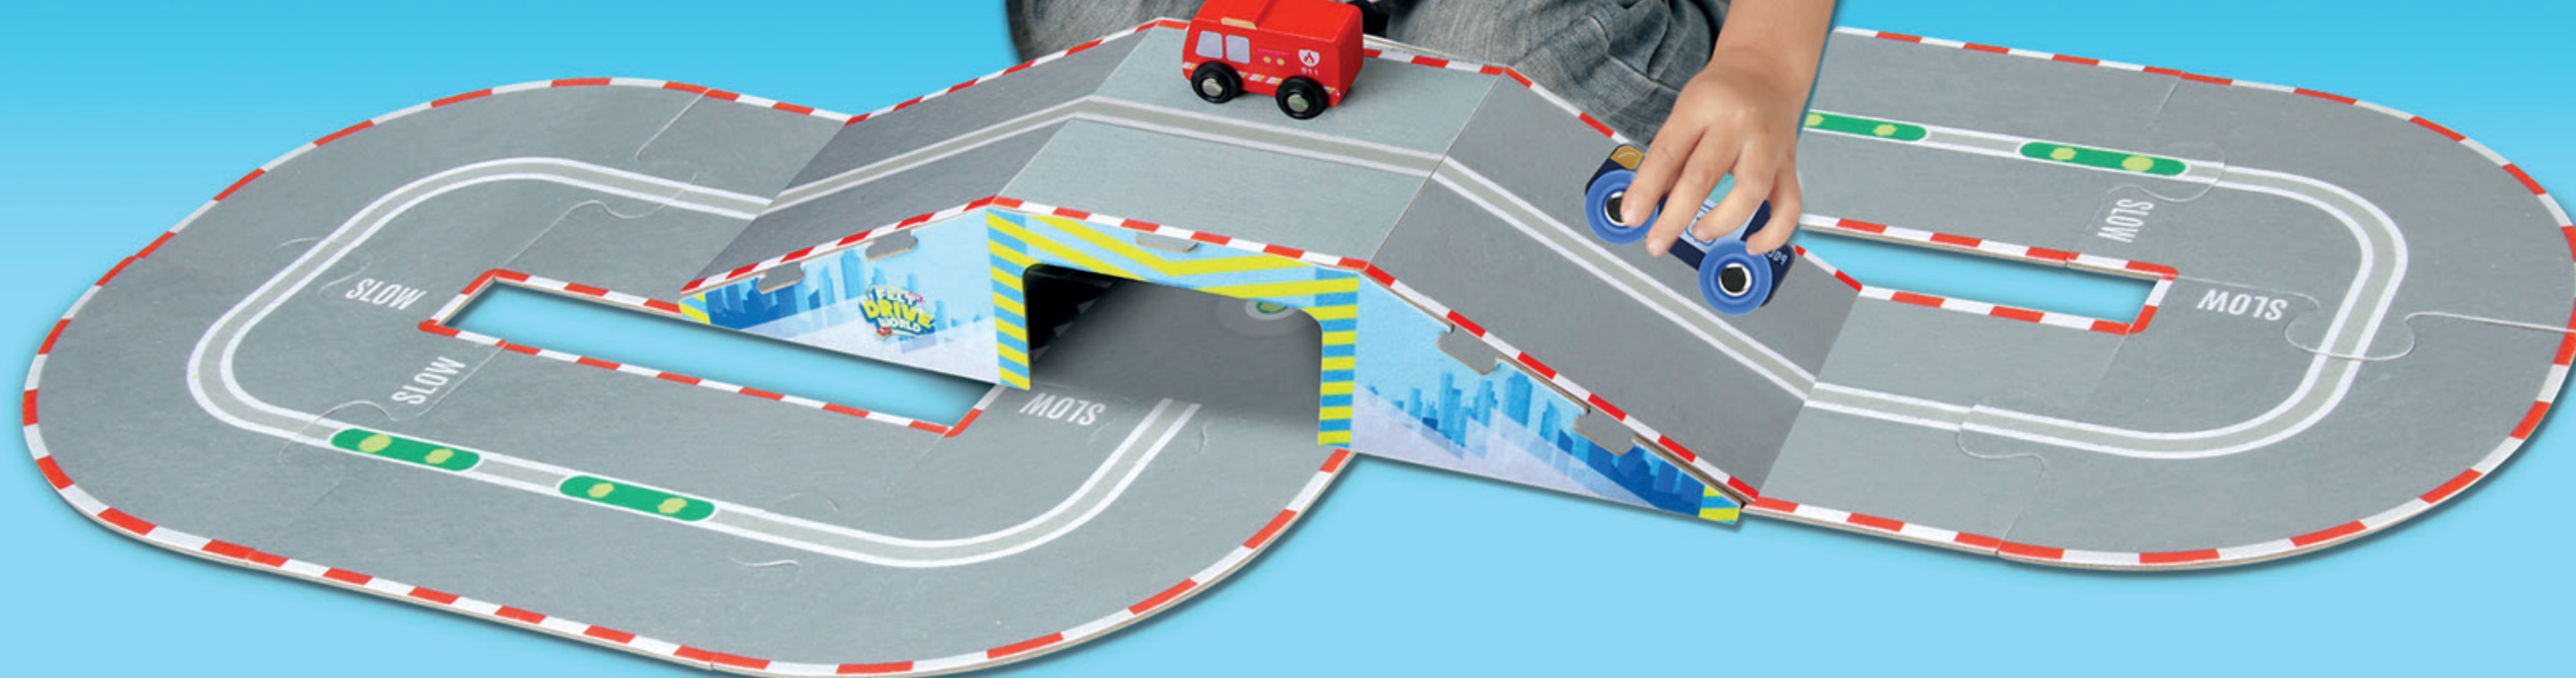

AVEC

FELT ROAD BASIC

FELT ROAD BASIC
 BASIC SET 27pcs
 Packaging: 285x198 mm

ENDLESS
 POSSIBILITIES!

FELT ROAD BRIDGE

3+

INCLUDES 3 TOY CARS!

AVEC

12x

INCLUDES 3 TOY CARS!

FELT ROAD BRIDGE

FELT ROAD BRIDGE
12x road puzzle + bridge + toy cars
Packaging: 384x201 mm

ENDLESS
POSSIBILITIES!

1x

18 x 18 cm

4x

FELT ROAD ACCESSORIES

FELT ROAD ACCESSORIES
 9x road accessories!
 Road not included
 Packaging: 210x240 mm

FITS
 ALL SETS!

3x
DESIGNS

ROAD TAPE

ROAD TAPE
1x 5m tape | Choose your road!
Packaging: 80x80 mm | Tape road - Tape turf - Tape circuit

PULL
BACK AND
RELEASE

CAR WITH 5m ROADTAPE

ROAD TAPE
1x car and 1x 5m tape | Make your own road
Packaging: 94x93 mm | and drive!

CIRCUIT

**XXL FELT ROAD
PUZZLE!**

FELT XXL ROAD PUZZLE

12x puzzle pieces
Packaging: 454x355 mm
Total puzzle size: 800x1200 mm