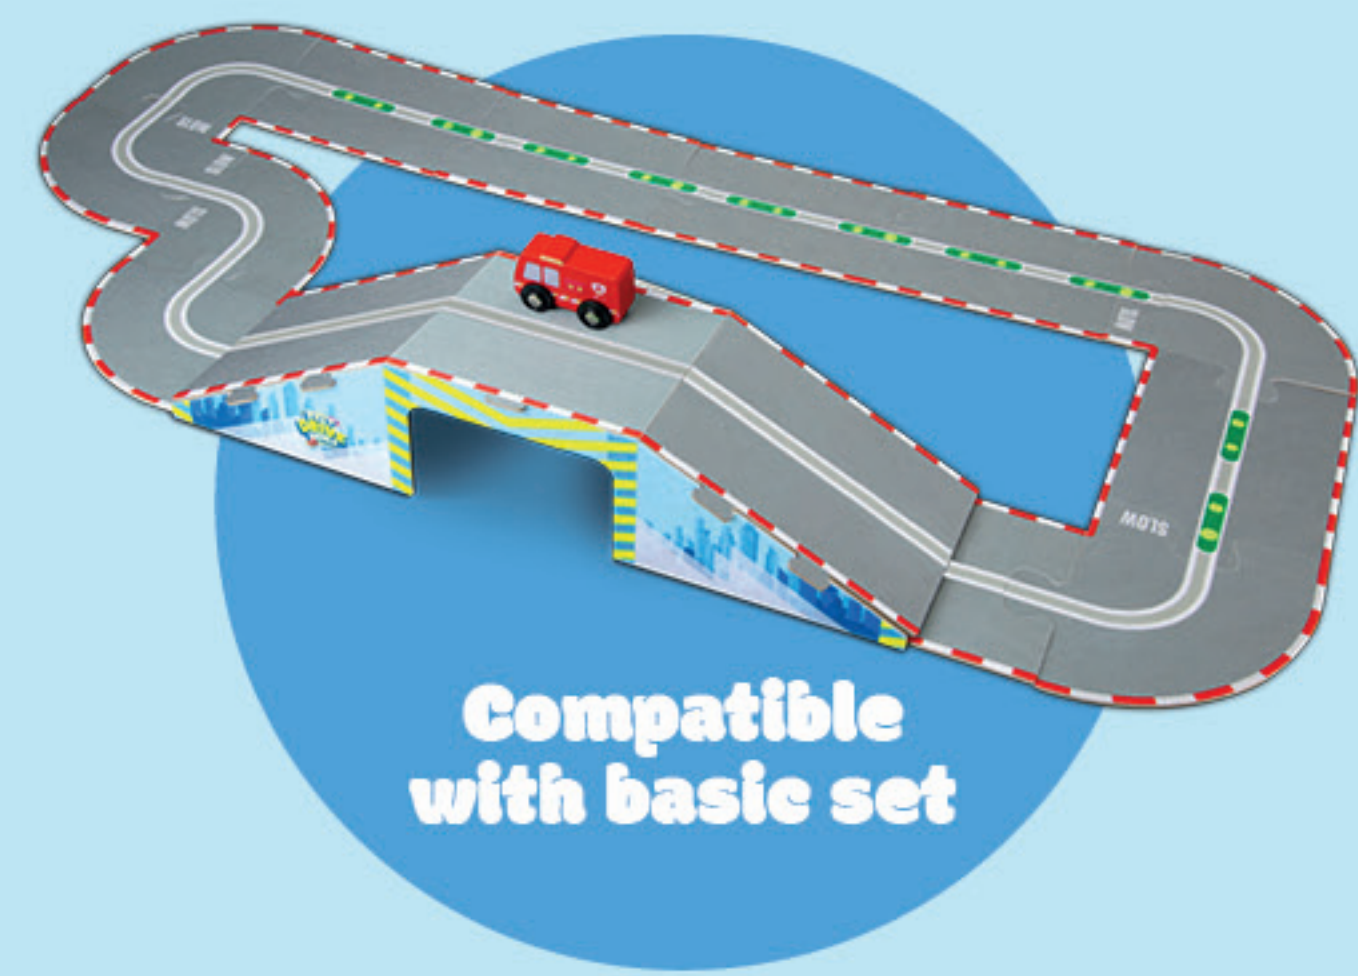

AVEC

FELT ROAD BASIC

FELT ROAD BASIC
 BASIC SET 27pcs
 Packaging: 285x198 mm

ENDLESS
 POSSIBILITIES!

FELT ROAD BRIDGE

3+

INCLUDES 3 TOY CARS!

AVEC

12 x 19 cm

6x

15 x 15 cm

3x

1x

FELT BRIDGE

FELT BRIDGE
 Bridge / Road not included
 Packaging: 300x141 mm

FITS THE
 BASIC SET!

FELT ROAD ACCESSORIES

FELT ROAD ACCESSORIES
 9x road accessories!
 Road not included
 Packaging: 210x240 mm

FITS
 ALL SETS!

3x
DESIGNS

ROAD TAPE

ROAD TAPE
1x 5m tape | Choose your road!
Packaging: 80x80 mm | Tape road - Tape turf - Tape circuit

PULL
BACK AND
RELEASE

CAR WITH 5m ROADTAPE

ROAD TAPE
1x car and 1x 5m tape | Make your own road
Packaging: 94x93 mm | and drive!

CIRCUIT

**XXL FELT ROAD
PUZZLE!**

FELT XXL ROAD PUZZLE

12x puzzle pieces
Packaging: 454x355 mm
Total puzzle size: 800x1200 mm