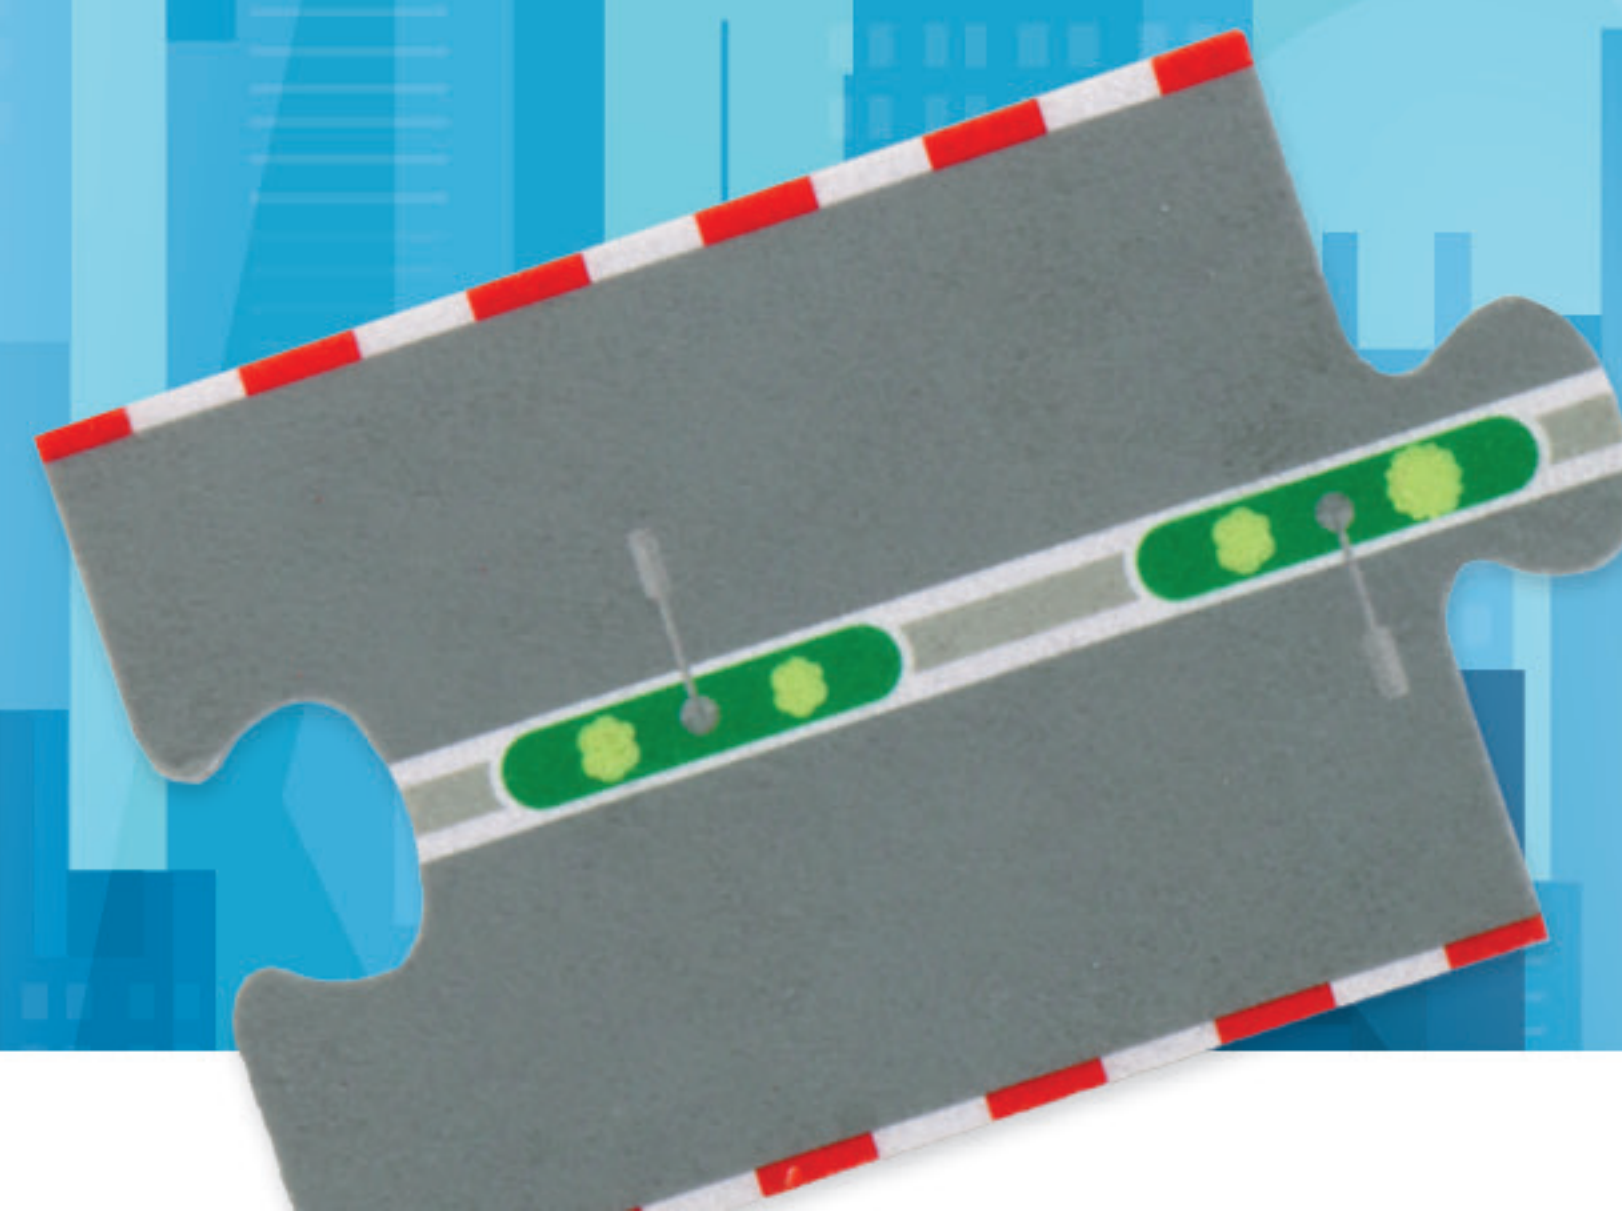

AVEC

FELT ROAD BASIC

FELT ROAD BASIC
 BASIC SET 27pcs
 Packaging: 285x198 mm

ENDLESS
 POSSIBILITIES!

FELT ROAD BRIDGE

3+

INCLUDES 3 TOY CARS!

AVEC

12x

INCLUDES 3 TOY CARS!

FELT ROAD BRIDGE

FELT ROAD BRIDGE
12x road puzzle + bridge + toy cars
Packaging: 384x201 mm

ENDLESS
POSSIBILITIES!

1x

18 x 18 cm

4x

FELT ROAD ACCESSORIES

FELT ROAD ACCESSORIES
 9x road accessories!
 Road not included
 Packaging: 210x240 mm

FITS
 ALL SETS!

3x
DESIGNS

ROAD TAPE

ROAD TAPE
1x 5m tape | Choose your road!
Packaging: 80x80 mm | Tape road - Tape turf - Tape circuit

PULL
BACK AND
RELEASE

CAR WITH 5m ROADTAPE

ROAD TAPE
1x car and 1x 5m tape | Make your own road
Packaging: 94x93 mm | and drive!

CIRCUIT

**XXL FELT ROAD
PUZZLE!**

FELT XXL ROAD PUZZLE

12x puzzle pieces
Packaging: 454x355 mm
Total puzzle size: 800x1200 mm