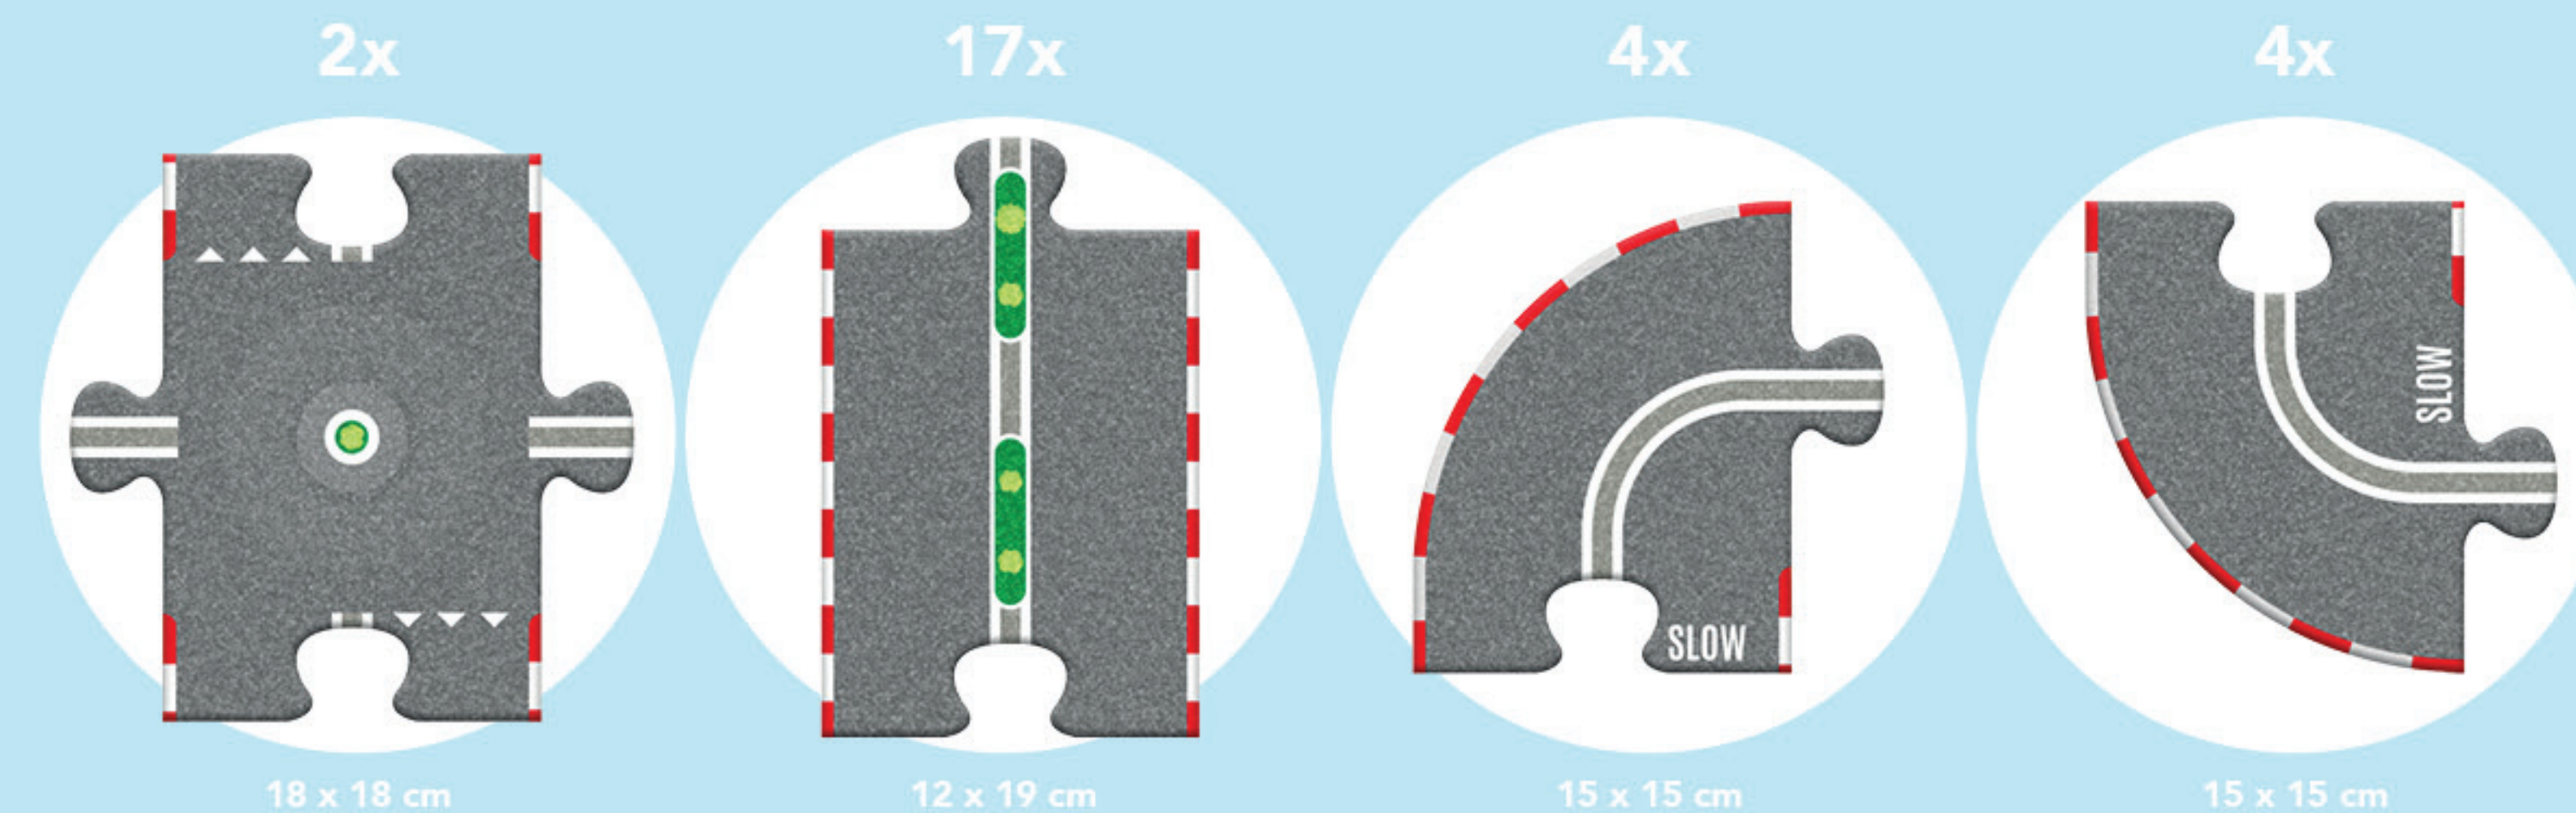

AVEC

FELT ROAD BASIC

FELT ROAD BASIC
 BASIC SET 27pcs
 Packaging: 285x198 mm

ENDLESS
 POSSIBILITIES!

FELT ROAD BRIDGE

3+

INCLUDES 3 TOY CARS!

AVEC

12 x 19 cm

6x

15 x 15 cm

3x

1x

FELT BRIDGE

FELT BRIDGE
 Bridge / Road not included
 Packaging: 300x141 mm

FITS THE
 BASIC SET!

FELT ROAD ACCESSORIES

FELT ROAD ACCESSORIES
 9x road accessories!
 Road not included
 Packaging: 210x240 mm

FITS
 ALL SETS!

3x
DESIGNS

ROAD TAPE

ROAD TAPE
1x 5m tape | Choose your road!
Packaging: 80x80 mm | Tape road - Tape turf - Tape circuit

PULL
BACK AND
RELEASE

CAR WITH 5m ROADTAPE

ROAD TAPE
1x car and 1x 5m tape | Make your own road
Packaging: 94x93 mm | and drive!

CIRCUIT

**XXL FELT ROAD
PUZZLE!**

FELT XXL ROAD PUZZLE

12x puzzle pieces
Packaging: 454x355 mm
Total puzzle size: 800x1200 mm