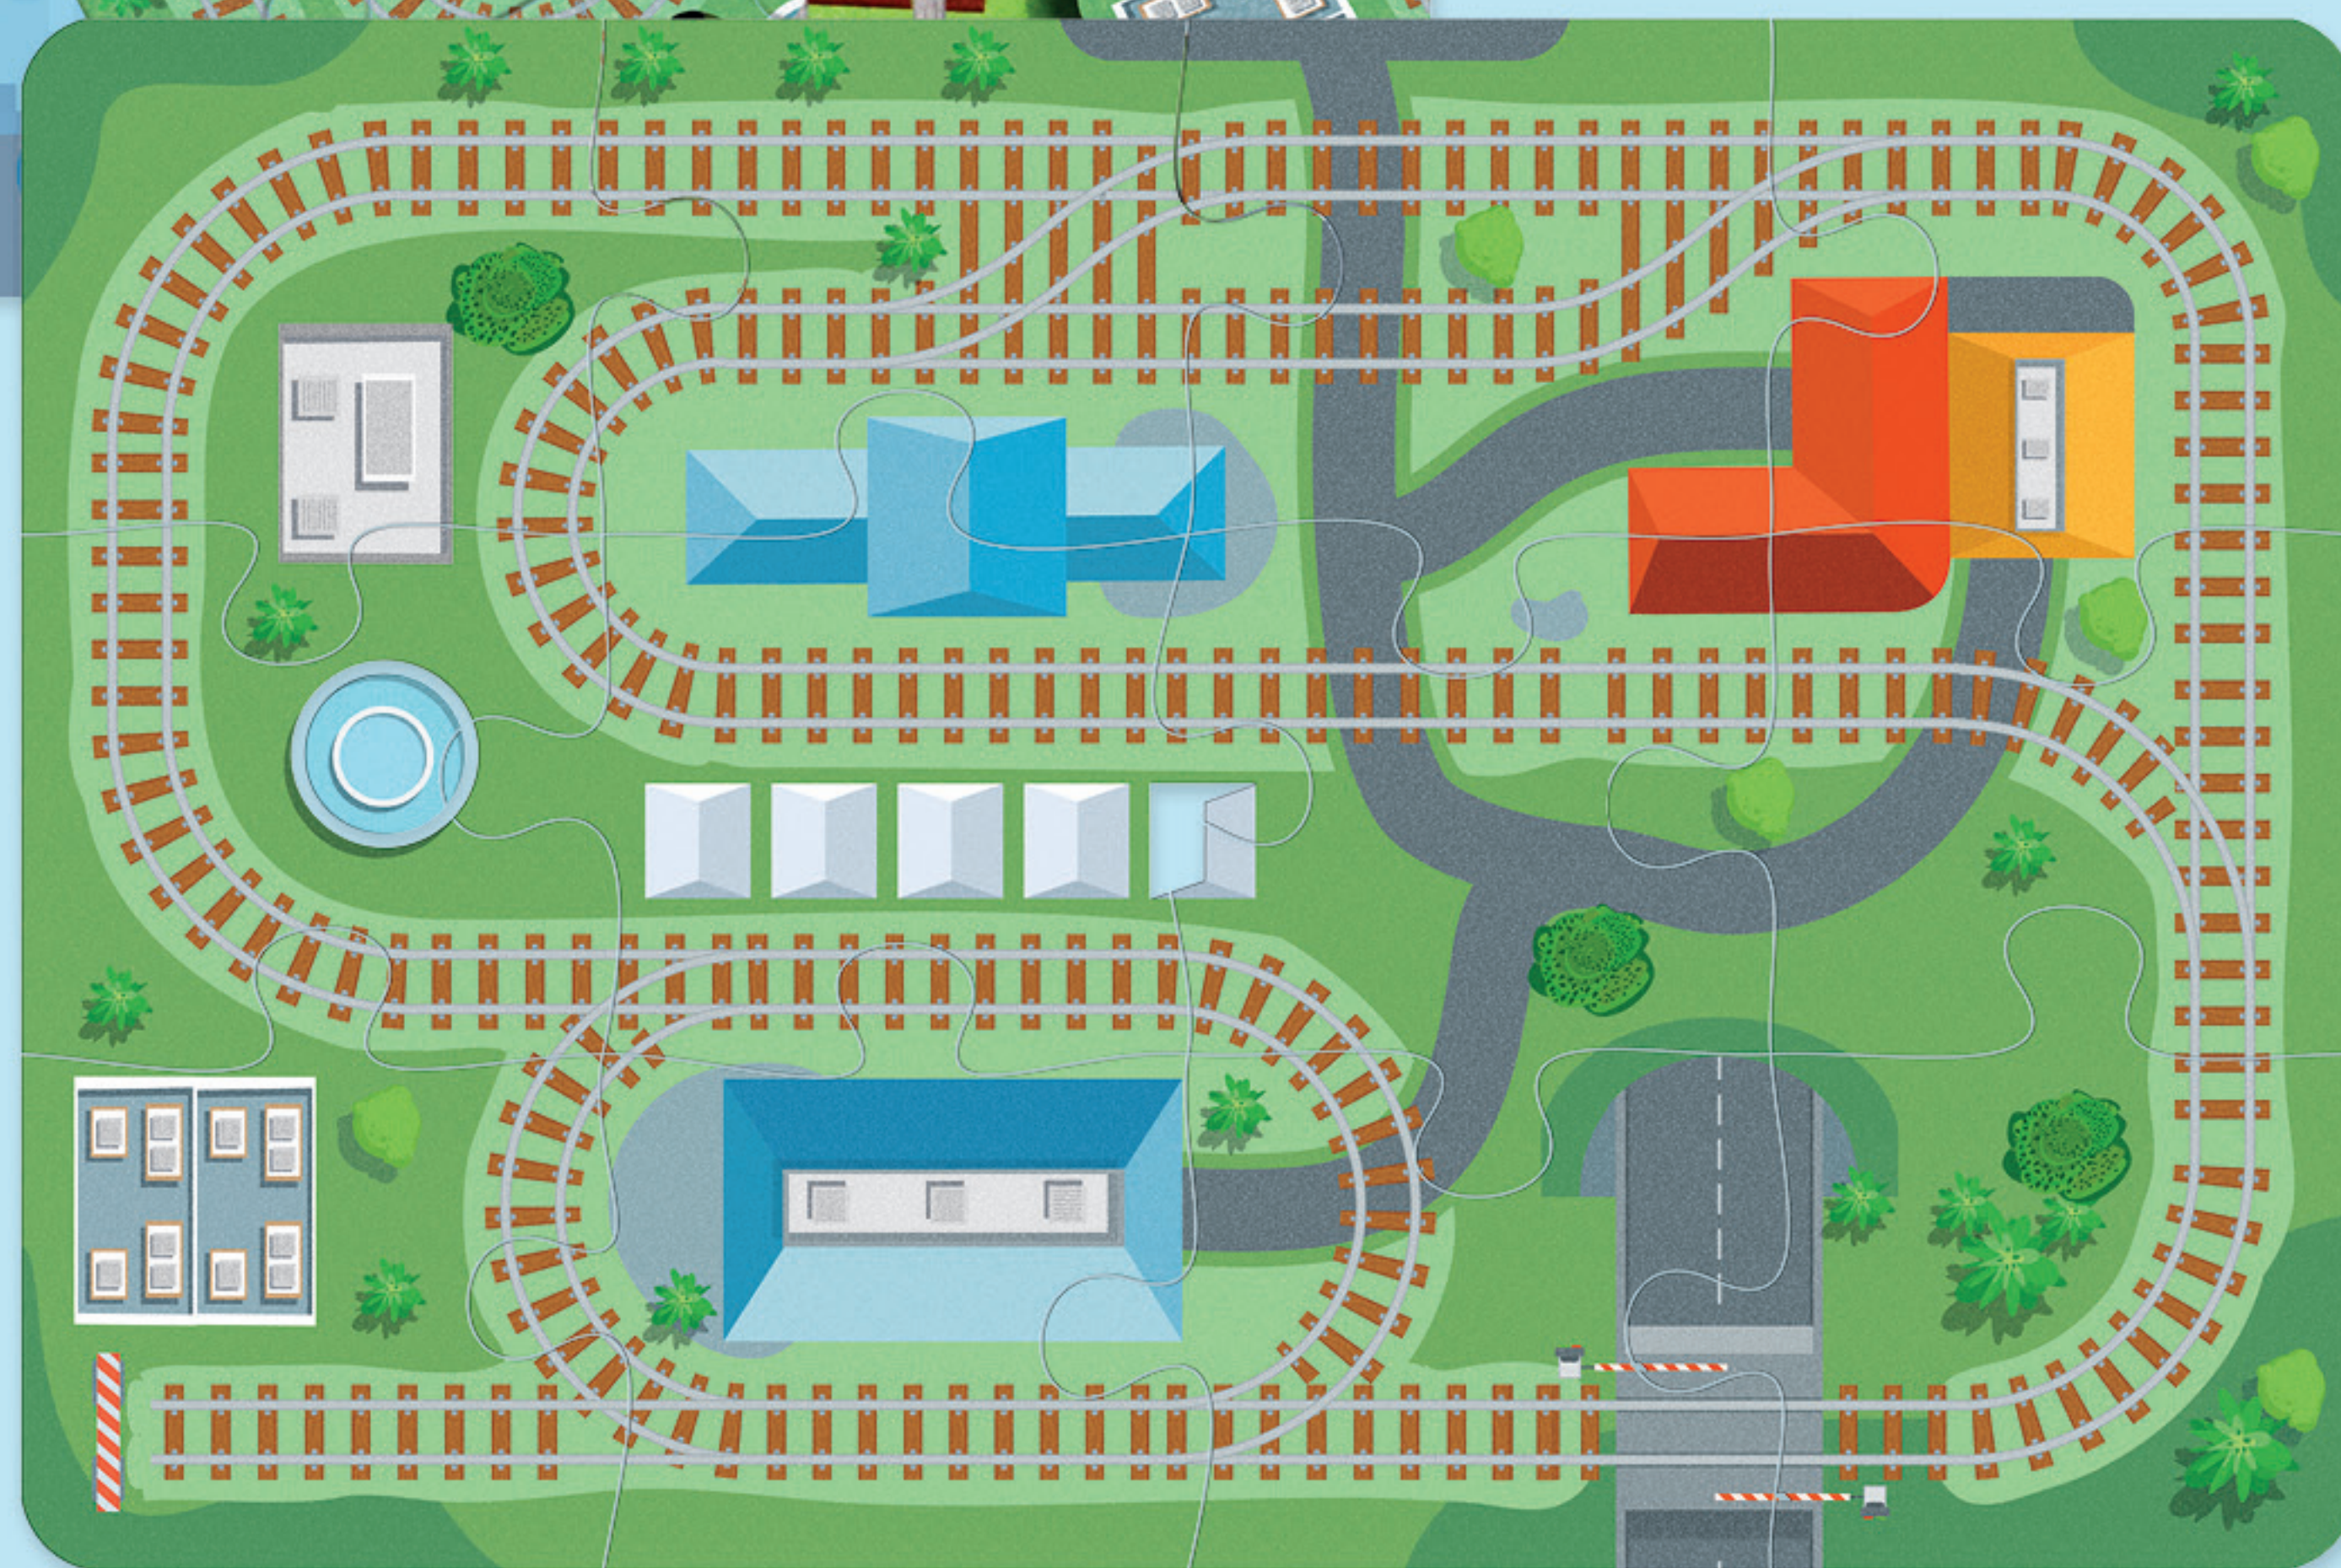

PULL
BACK AND
RELEASE

CAR WITH 5m ROADTAPE

ROAD TAPE
1x car and 1x 5m tape | Make your own road
Packaging: 94x93 mm | and drive!

CIRCUIT

**XXL FELT ROAD
PUZZLE!**

FELT XXL ROAD PUZZLE

12x puzzle pieces
Packaging: 454x355 mm
Total puzzle size: 800x1200 mm

XXL
Set

RAILWAY

XXL FELT ROAD PUZZLE!

FELT XXL ROAD PUZZLE
 12x puzzle pieces
 Packaging: 454x355 mm
 Total puzzle size: 800x1200 mm

XXL
 Set

AIRPORT

XXL FELT ROAD PUZZLE!

FELT XXL ROAD PUZZLE
 12x puzzle pieces
 Packaging: 454x355 mm
 Total puzzle size: 800x1200 mm