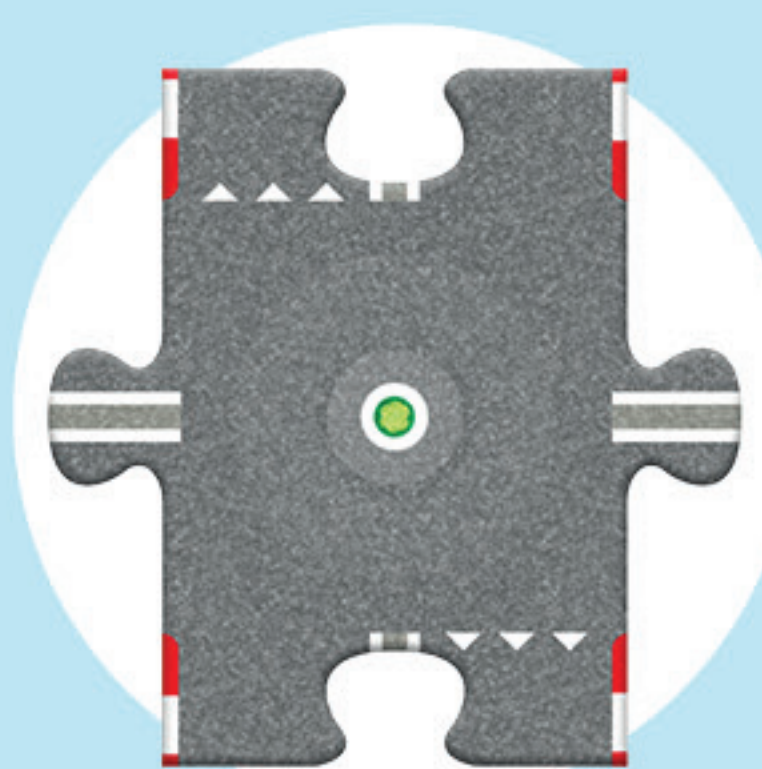

AVEC

FELT ROAD BASIC

FELT ROAD BASIC
 BASIC SET 27pcs
 Packaging: 285x198 mm

ENDLESS
 POSSIBILITIES!

FELT ROAD BRIDGE

3+

INCLUDES 3 TOY CARS!

AVEC

12x

INCLUDES 3 TOY CARS!

FELT ROAD BRIDGE

FELT ROAD BRIDGE
12x road puzzle + bridge + toy cars
Packaging: 384x201 mm

ENDLESS
POSSIBILITIES!

1x

18 x 18 cm

4x

12 x 19 cm

6x

15 x 15 cm

3x

1x

FELT BRIDGE

FELT BRIDGE
 Bridge / Road not included
 Packaging: 300x141 mm

FITS THE
 BASIC SET!

PULL
BACK AND
RELEASE

CAR WITH 5m ROADTAPE

ROAD TAPE
1x car and 1x 5m tape | Make your own road
Packaging: 94x93 mm | and drive!

CIRCUIT

**XXL FELT ROAD
PUZZLE!**

FELT XXL ROAD PUZZLE

12x puzzle pieces
Packaging: 454x355 mm
Total puzzle size: 800x1200 mm