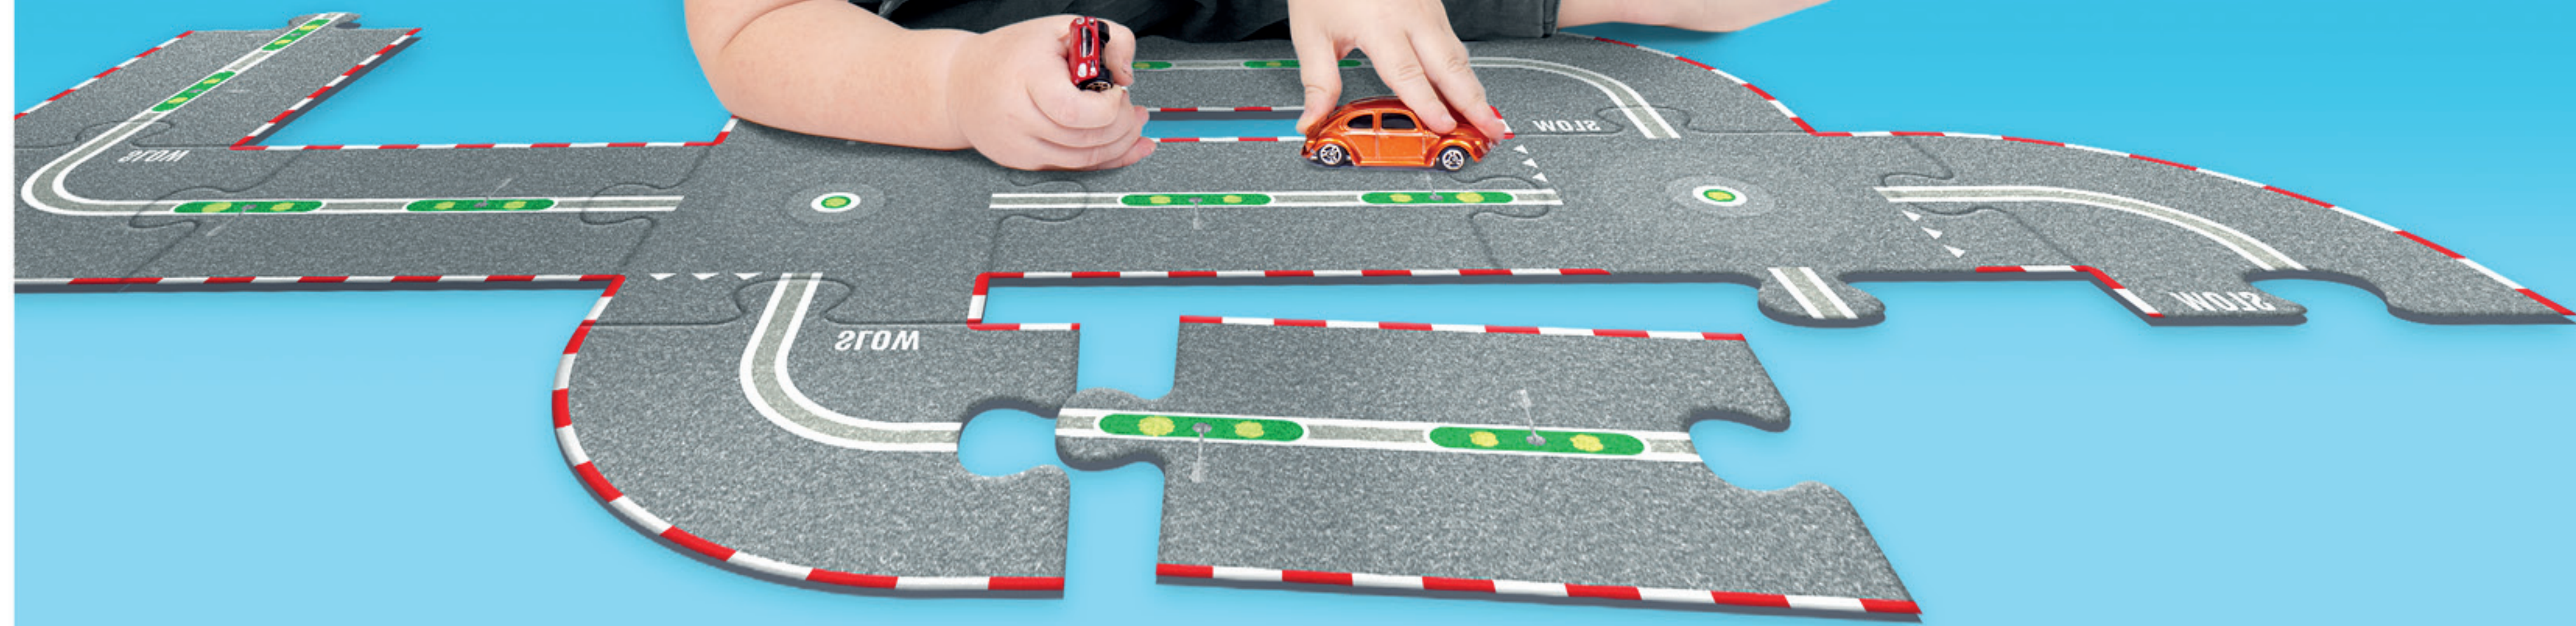

AVEC

FELT ROAD BASIC

FELT ROAD BASIC
 BASIC SET 27pcs
 Packaging: 285x198 mm

ENDLESS
 POSSIBILITIES!

FELT ROAD BRIDGE

3+

INCLUDES 3 TOY CARS!

AVEC

12x

INCLUDES 3 TOY CARS!

FELT ROAD BRIDGE

FELT ROAD BRIDGE
12x road puzzle + bridge + toy cars
Packaging: 384x201 mm

ENDLESS
POSSIBILITIES!

1x

18 x 18 cm

4x

FELT ROAD ACCESSORIES

FELT ROAD ACCESSORIES
 9x road accessories!
 Road not included
 Packaging: 210x240 mm

FITS
 ALL SETS!

3x
DESIGNS

ROAD TAPE

ROAD TAPE
1x 5m tape | Choose your road!
Packaging: 80x80 mm | Tape road - Tape turf - Tape circuit

PULL
BACK AND
RELEASE

CAR WITH 5m ROADTAPE

ROAD TAPE
1x car and 1x 5m tape | Make your own road
Packaging: 94x93 mm | and drive!

CIRCUIT

**XXL FELT ROAD
PUZZLE!**

FELT XXL ROAD PUZZLE

12x puzzle pieces
Packaging: 454x355 mm
Total puzzle size: 800x1200 mm