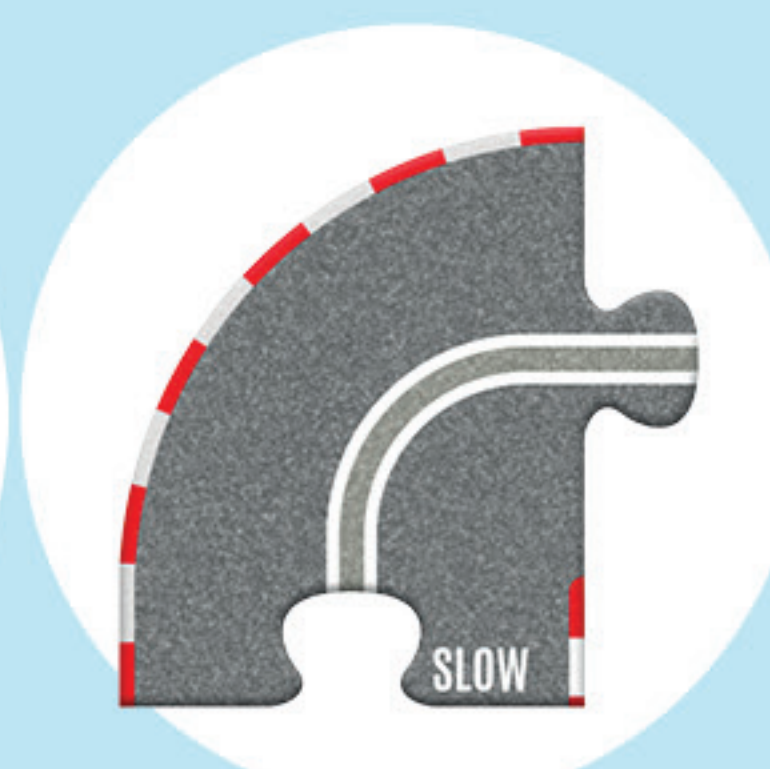

12 x 19 cm

6x

15 x 15 cm