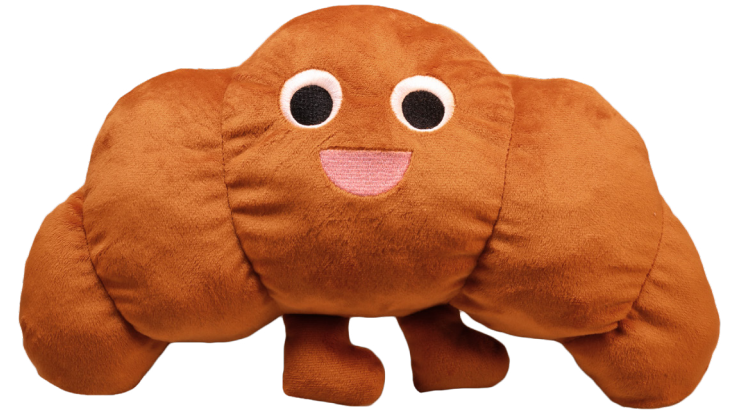

FOODIECONS XL

BAGGY

The baguette

6 X 40 CM

SUNNY

The egg

22 X 20 CM

MONSIEUR C.