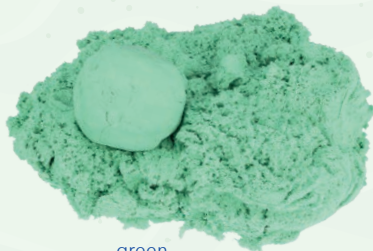

500 gr.

Stretchy Sand® is available  
in 6 bright colours:

orange

blue

yellow

pink

purple

Stretch, shape  
and flow.