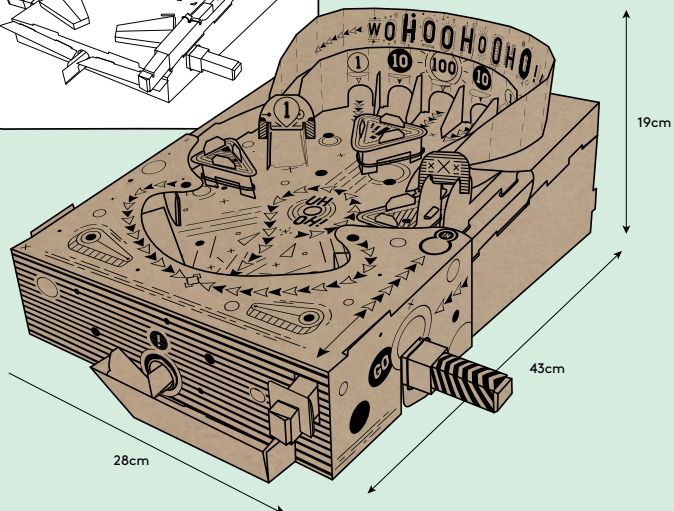

CARDBOARD PINBALL

BUILD YOUR OWN
PINBALL GAME!

Launch the marble and
flipper to SCORE!

Packaging:
Full colour cardboard box
W55 x H 33 x D 3 cm

The cardboard skeeball set contains:

- 6 pre-cut cardboard sheets
- instructions for assembly
- 3 marbles