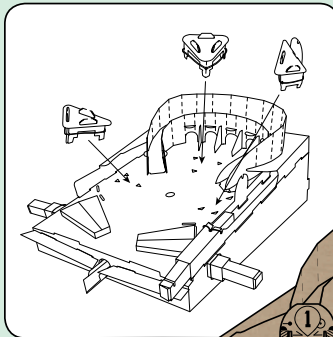

CARDBOARD PINBALL

BUILD YOUR OWN
PINBALL GAME!

Launch the marble and
flipper to SCORE!

Packaging:
Full colour cardboard box
W55 x H 33 x D 3 cm

The cardboard skeeball set contains:

- 6 pre-cut cardboard sheets
- instructions for assembly
- 3 marbles