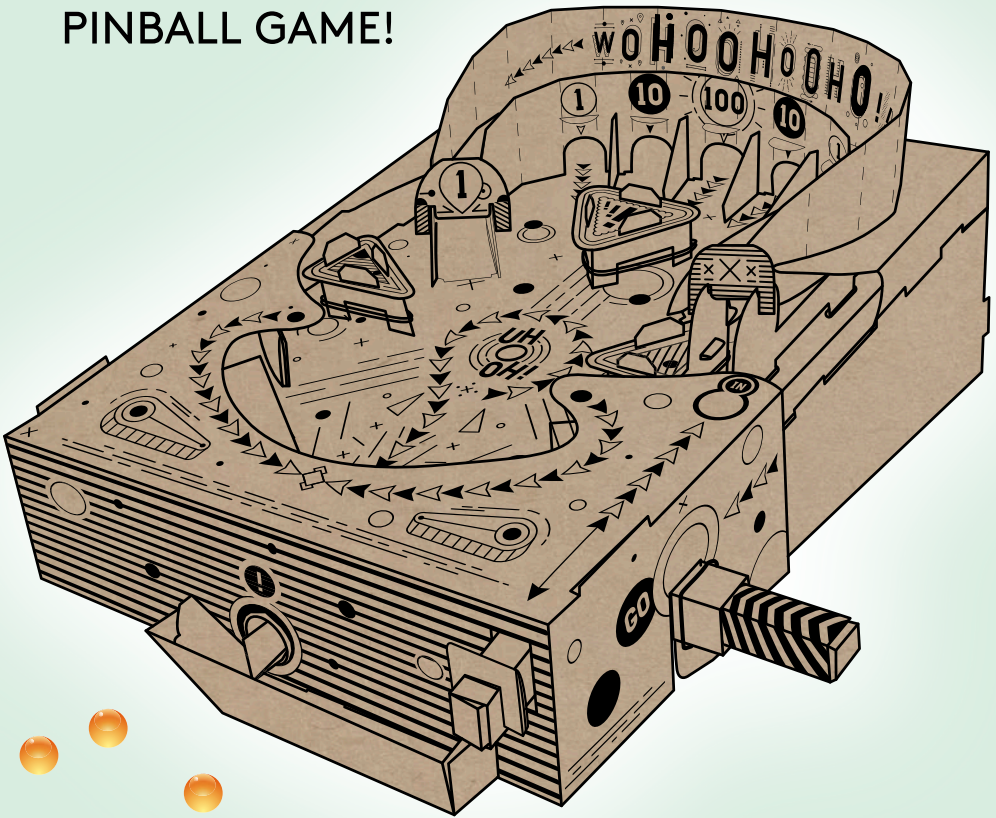

CARDBOARD PINBALL

BUILD YOUR OWN
PINBALL GAME!

Launch the marble and
flipper to SCORE!

Packaging:
Full colour cardboard box
W55 x H 33 x D 3 cm

The cardboard skeeball set contains:

- 6 pre-cut cardboard sheets
- instructions for assembly
- 3 marbles