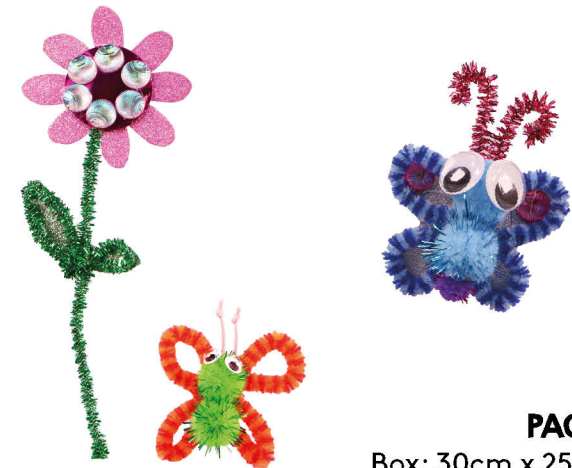

XL CRAFTING SETS

XL PAINT BY NUMBER SET

WITH
INSTRUCTION
SHEET

PACKAGING

Box: 34cm x 25cm x 5cm

CONTAINS

2 canvas paintings A4 size, 1 canvas banner,
3 brushes, 7 paint colors, 1 instruction sheet.

XL PAINT BY NUMBER SET

CONTENT XL PAINT BY NUMBER SET

2 instruction sheets

1 canvas banner A4 size

2 canvas paintings 24x17x1.8cm

3 paint brushes

7 paint colors

XL IRONING BEADS SET

WITH
INSTRUCTION
SHEET

PACKAGING

Box: 30cm x 25cm x 4,5cm

CONTAINS

1 tweezer, 3 ironing sheets, 5000 ironing beads, 20 templates, 2 pegboards, 1 instruction sheet.

XL IRONING BEADS SET

CONTENT XL IRONING BEADS SET

XL CRAFT SET

PACKAGING
Box: 30cm x 25cm x 5cm

CONTAINS
8 craft sheets, 36 wiggly eyes, 10 pearl beads, 33 pompoms, 40 grams acrylic beads, 40 sequins, 21 gemstones, 30 chenille stems, 3 cords, 1 sequin string, 1 scissor, 1 bottle with white glue.