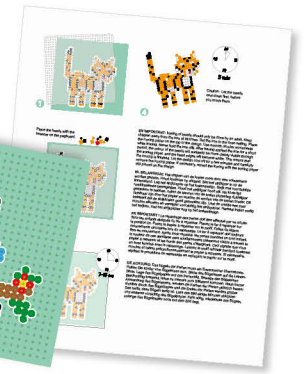

XL CRAFTING SETS

XL PAINT BY NUMBER SET

WITH
INSTRUCTION
SHEET

PACKAGING

Box: 34cm x 25cm x 5cm

CONTAINS

2 canvas paintings A4 size, 1 canvas banner,
3 brushes, 7 paint colors, 1 instruction sheet.

XL PAINT BY NUMBER SET

CONTENT XL PAINT BY NUMBER SET

2 instruction sheets

1 canvas banner A4 size

2 canvas paintings 24x17x1.8cm

3 paint brushes

7 paint colors

XL IRONING BEADS SET

WITH
INSTRUCTION
SHEET

PACKAGING

Box: 30cm x 25cm x 4,5cm

CONTAINS

1 tweezer, 3 ironing sheets, 5000 ironing beads, 20 templates, 2 pegboards, 1 instruction sheet.

XL IRONING BEADS SET

CONTENT XL IRONING BEADS SET

XL CRAFT SET

PACKAGING
Box: 30cm x 25cm x 5cm

CONTAINS
8 craft sheets, 36 wiggly eyes, 10 pearl beads, 33 pompoms, 40 grams acrylic beads, 40 sequins, 21 gemstones, 30 chenille stems, 3 cords, 1 sequin string, 1 scissor, 1 bottle with white glue.