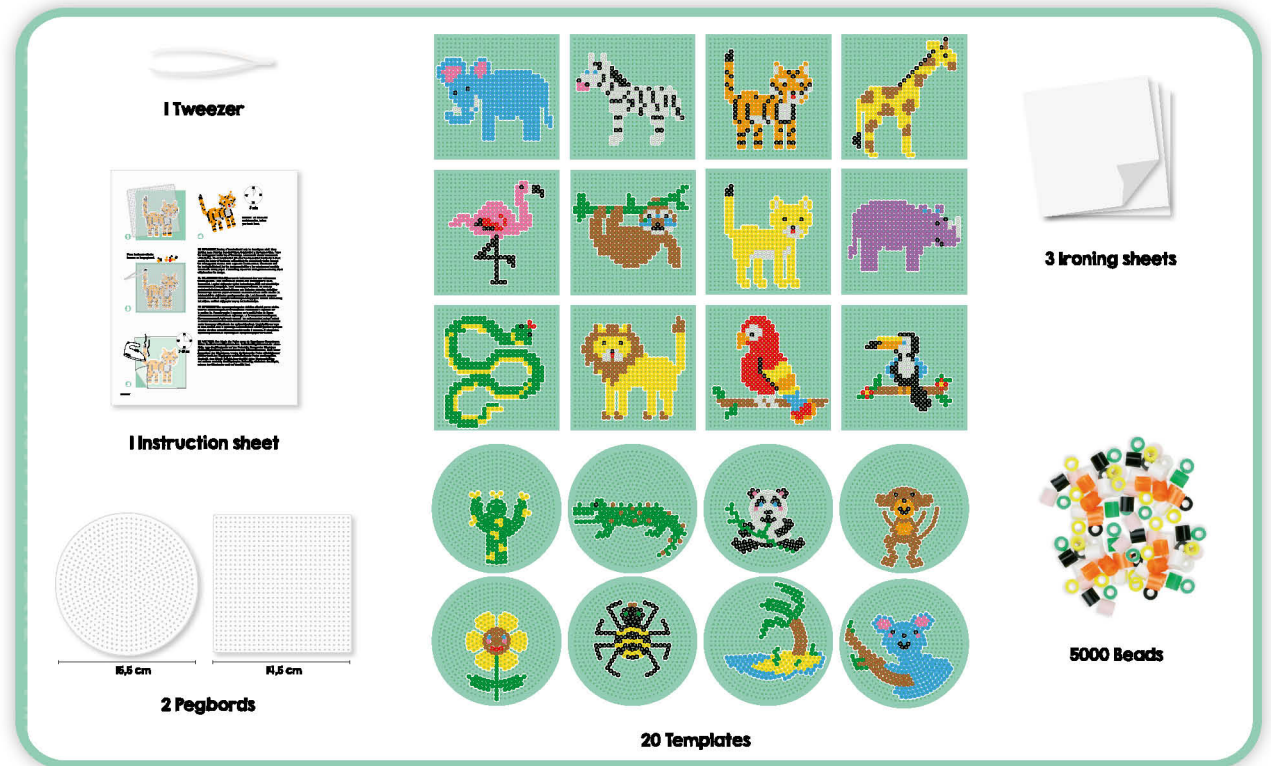

XL CRAFTING SETS

XL PAINT BY NUMBER SET

WITH
INSTRUCTION
SHEET

PACKAGING

Box: 34cm x 25cm x 5cm

CONTAINS

2 canvas paintings A4 size, 1 canvas banner,
3 brushes, 7 paint colors, 1 instruction sheet.

XL PAINT BY NUMBER SET

CONTENT XL PAINT BY NUMBER SET

2 instruction sheets

1 canvas banner A4 size

2 canvas paintings 24x17x1.8cm

3 paint brushes

7 paint colors

XL IRONING BEADS SET

WITH
INSTRUCTION
SHEET

PACKAGING

Box: 30cm x 25cm x 4,5cm

CONTAINS

1 tweezer, 3 ironing sheets, 5000 ironing beads, 20 templates, 2 pegboards, 1 instruction sheet.

XL IRONING BEADS SET

CONTENT XL IRONING BEADS SET

XL CRAFT SET

PACKAGING
Box: 30cm x 25cm x 5cm

CONTAINS
8 craft sheets, 36 wiggly eyes, 10 pearl beads, 33 pompoms, 40 grams acrylic beads, 40 sequins, 21 gemstones, 30 chenille stems, 3 cords, 1 sequin string, 1 scissor, 1 bottle with white glue.