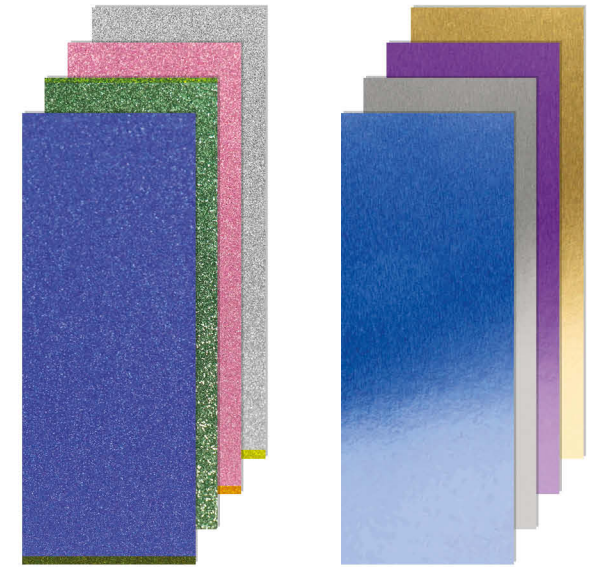

CONTENT XL PAINT BY NUMBER SET

2 instruction sheets

1 canvas banner A4 size

2 canvas paintings 24x17x1.8cm

3 paint brushes

7 paint colors

XL IRONING BEADS SET

WITH
INSTRUCTION
SHEET

PACKAGING

Box: 30cm x 25cm x 4,5cm

CONTAINS

1 tweezer, 3 ironing sheets, 5000 ironing beads, 20 templates, 2 pegboards, 1 instruction sheet.

XL IRONING BEADS SET

CONTENT XL IRONING BEADS SET

XL CRAFT SET

PACKAGING
Box: 30cm x 25cm x 5cm

CONTAINS
8 craft sheets, 36 wiggly eyes, 10 pearl beads, 33 pompoms, 40 grams acrylic beads, 40 sequins, 21 gemstones, 30 chenille stems, 3 cords, 1 sequin string, 1 scissor, 1 bottle with white glue.