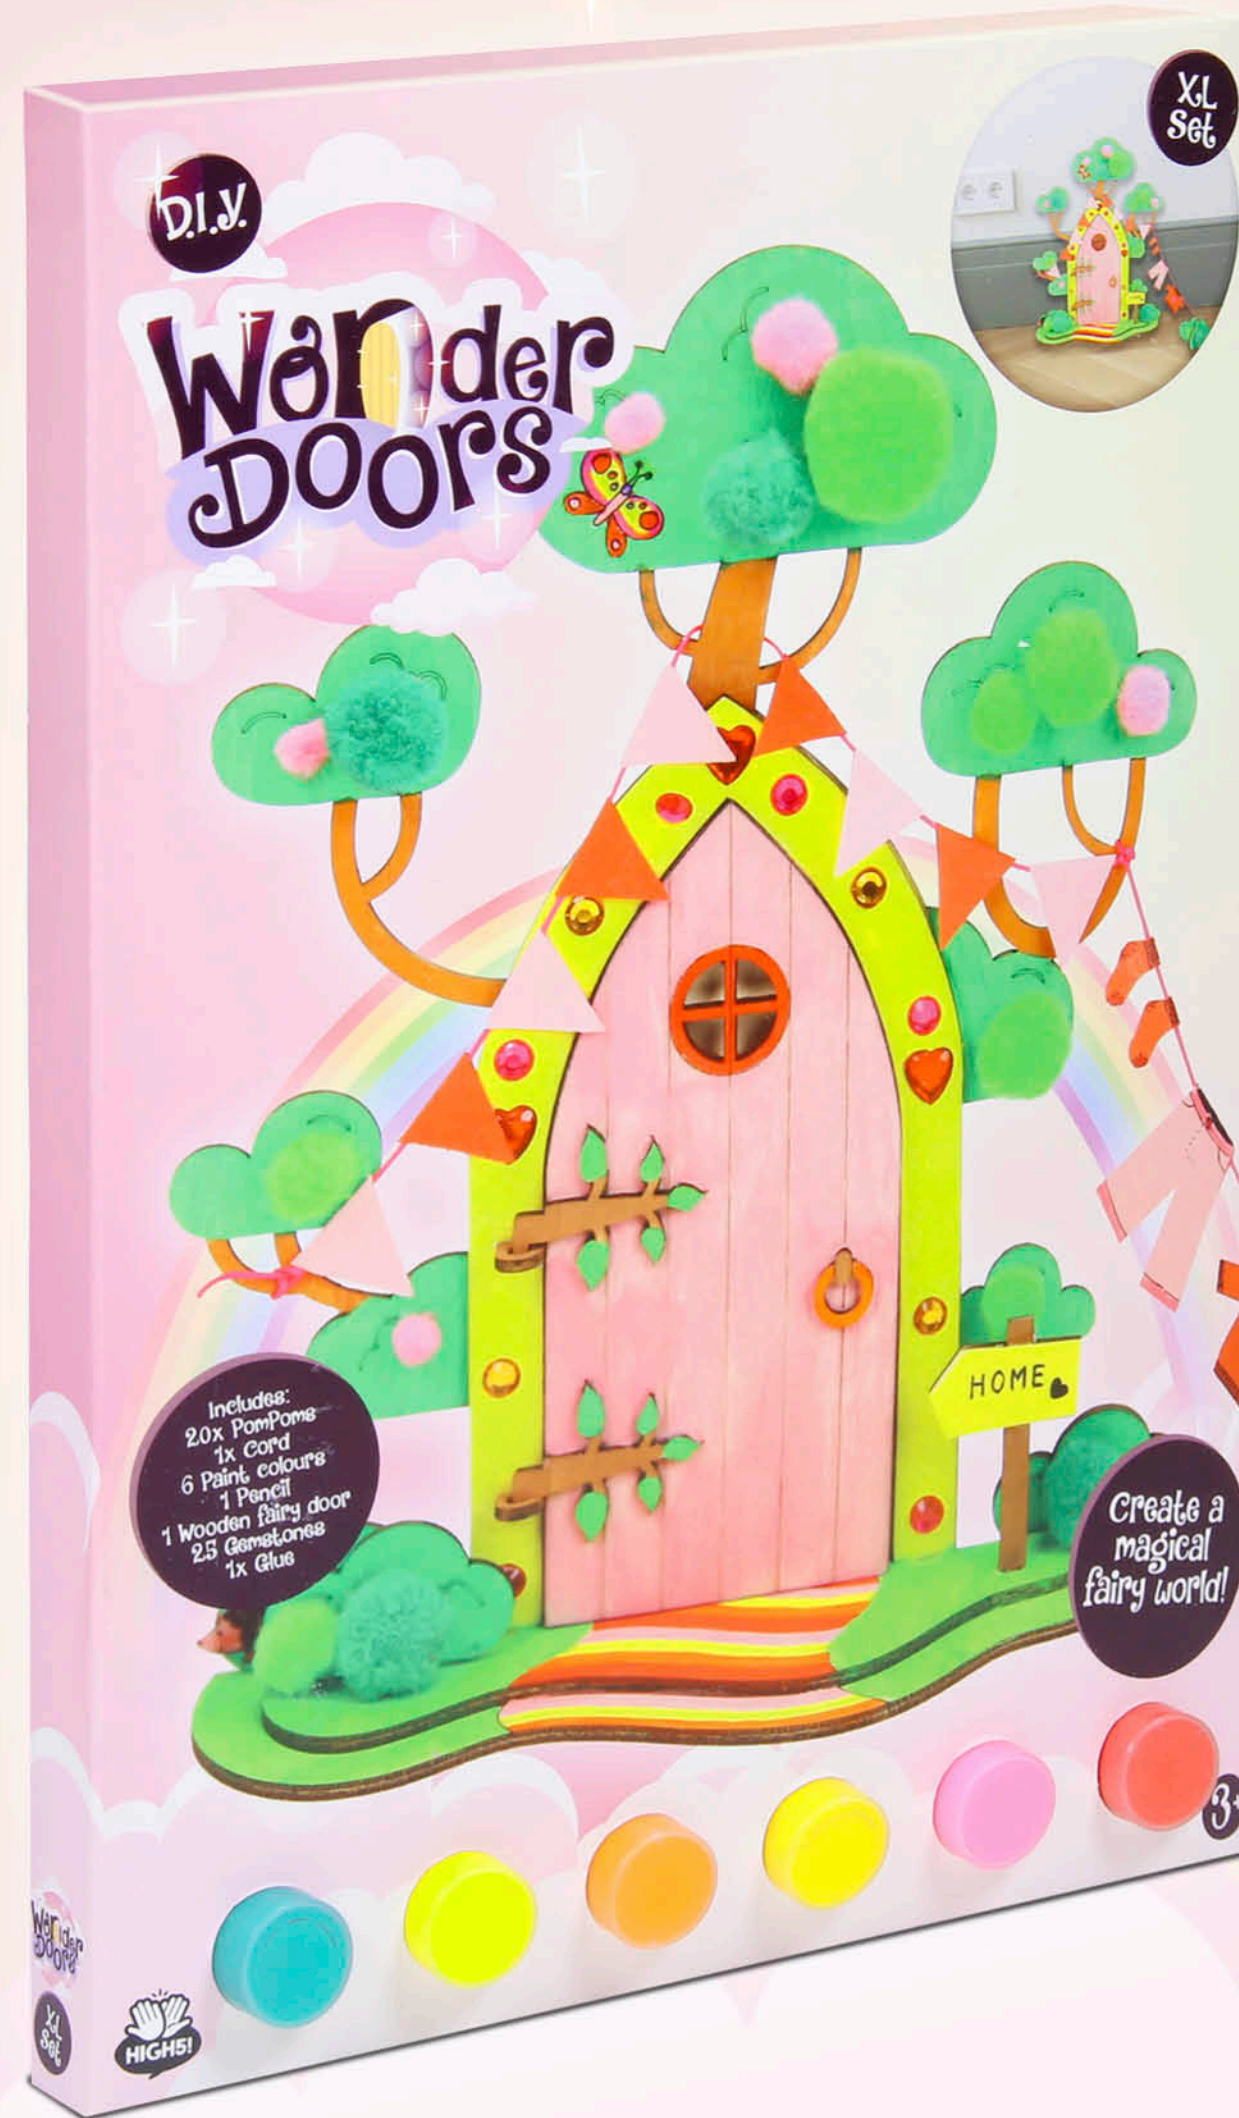

Wonder Doors

Craft your own wooden door to enter a magical fantasy world!

Create a magical fairy world!

Ever wondered why you have never actually seen a fairy in your house? Or do you believe that they don't exist? Well, they definitely do exist, but without a magical fairy door, they simply can't get into your house! But there is no reason to be sad about it, the solution is near! Three magical, wooden Wonder Doors, to give a fairy the entrance it deserves. They come in three different styles, because no fairy is alike. Paint it with anticipation and decorate it with joy to create an entrance to the magical fairy world. Just sit down, wait and see what happens...

Wonder Doors

Build and paint
your own
fairy door

Basic set

Packaging: Backcard with blister, 9,5 cm x 16 cm.

Content: 1x wooden door.

Wonder Doors

Receive mail from your little fairy friends!

Medium set

Packaging: Box, 12,8 cm x 18 cm x 2 cm.

Content: 1 wooden fairy door with mailbox, 4 paint cups, 1 paint brush.

Wander Doors

Step into a
fantasyworld
with your D.I.Y.
wooden door!

XL set

Packaging: Box, 19,8 cm x 29 cm x 2 cm.

Content: 1 wooden fairy door with garden, 20 pompoms, 6 paint cups, 1 cord, 1 paint brush, 25 gemstones, 1 glue tube, 1 colouring sheet.

HIGH5
PRODUCTS

Veemarktstraat 20
5038 CV Tilburg
The Netherlands

Info@high5products.com
Tel: +31 (0)13 20 70 850