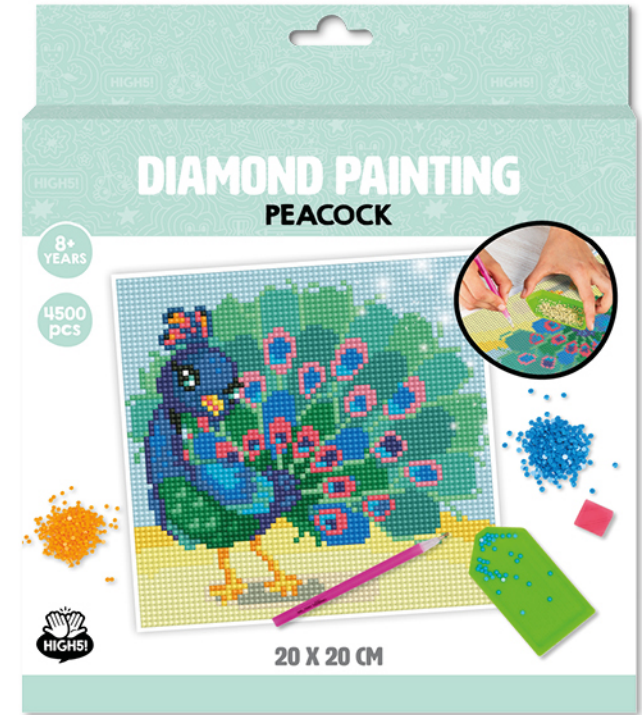

DIAMOND PAINTING OVERVIEW