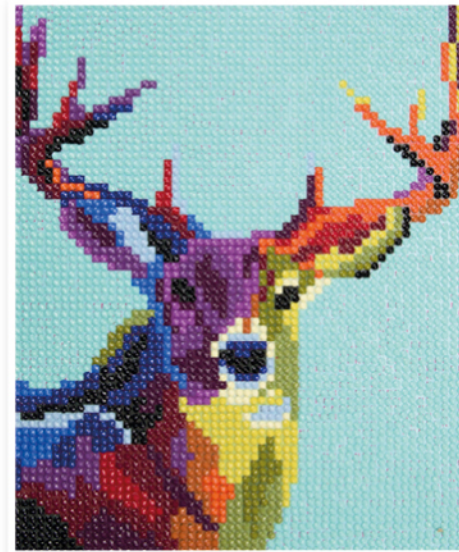

DIAMOND PAINTING DESIGNS

22x28
cm