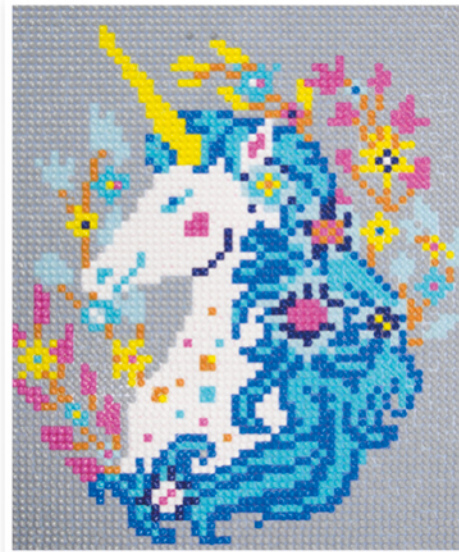

# DIAMOND PAINTING DESIGNS

20x20  
cm

# DIAMOND PAINTING DESIGNS

45x30  
cm

# DIAMOND PAINTING DESIGNS

22x28  
cm