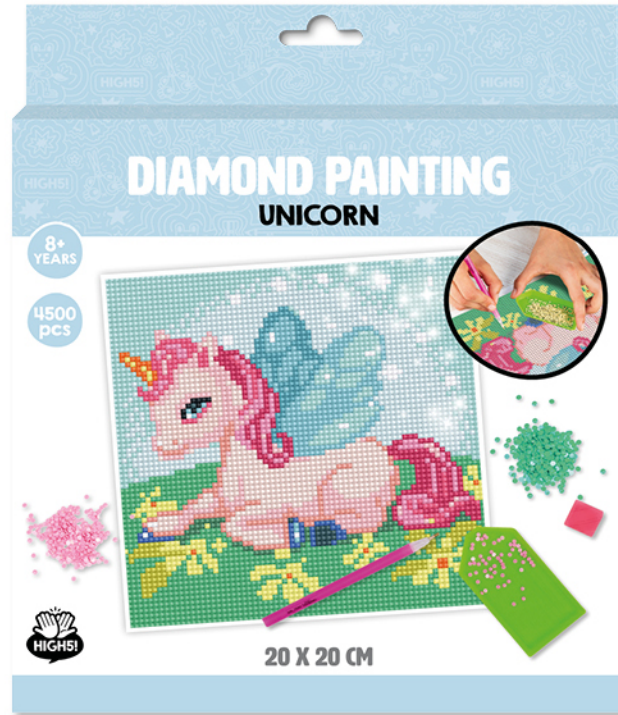

DIAMOND PAINTING OVERVIEW