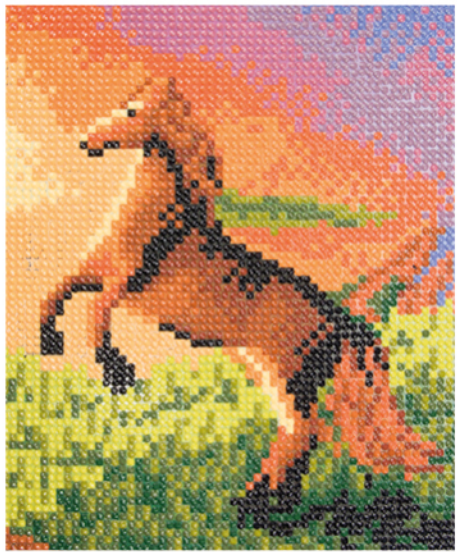

DIAMOND PAINTING DESIGNS

22x28
cm