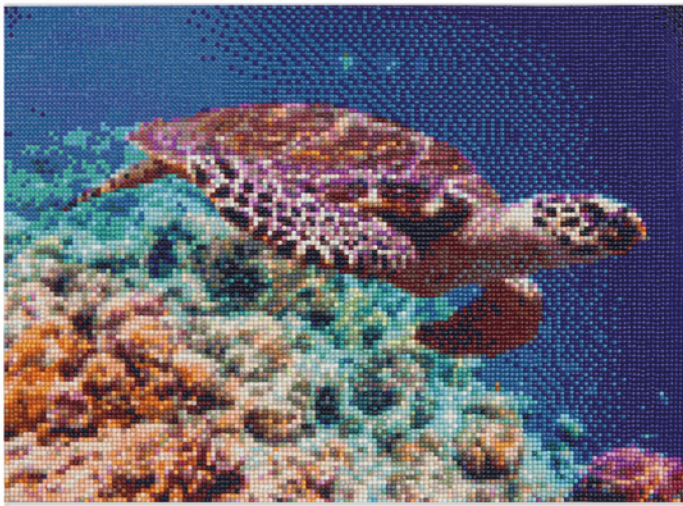

DIAMOND PAINTING DESIGNS

45x30
cm