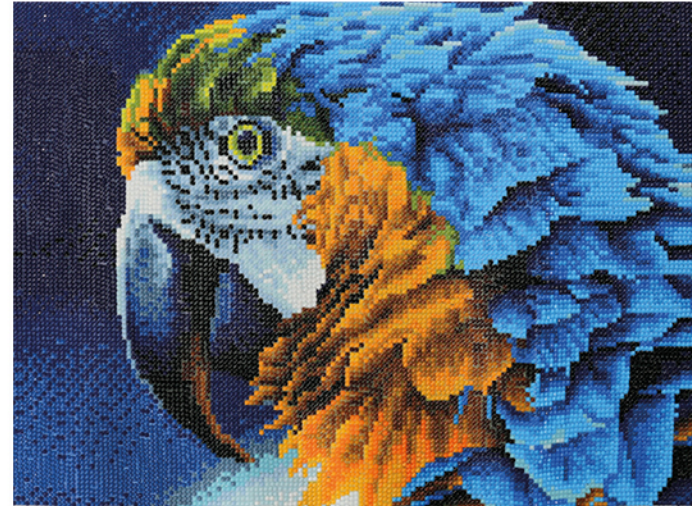

# DIAMOND PAINTING OVERVIEW

# DIAMOND PAINTING DESIGNS

20x20  
cm

# DIAMOND PAINTING DESIGNS

45x30  
cm