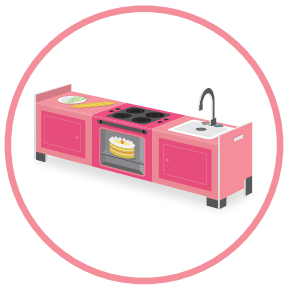

Dollhouse

DREAM HOUSE

The perfect cardboard DollHouse set Have great fun creating adventures and stories with this colourfull illustrated set.

package size:
31cm x 34cm

Open
Dollhouse
DREAM HOUSE

Inside are 10 cardboard sheets filled with dollhouse parts, 3D dolls, furniture and accessories!

3D animals

3D figures

Follow easy instructions and construct the dollhouse and the 3D figures. It's easy!

This is
the outside

3D furniture:

Tables, chairs, plants, bed, kitchen, bathroom, chandeliers, accessories.... There is enough to decorate the house!