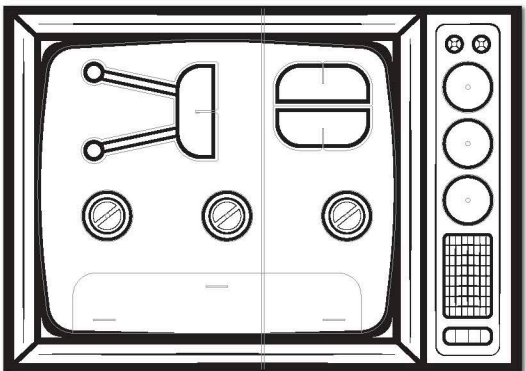

TRANSFORM A BOX
ROBOT

4+

INCLUDING 4 PRE-CUT SHEETS 42 x 29 cm

Package size: 32x44cm - Cardboard sheet size: 42x29cm

BOX CRAFT ACTIVITY

TV

Use the included metal brads for moving parts!

It's easy now to transform any box into a play object! Box Craft Activity offer ready to use pre-cut sheets. Customize the sheets with the included markers.

BOX CRAFT

ACTIVITY

TRANSFORM A BOX

TV

4+

INCLUDING 2 PRE-CUT SHEETS 42 x 60 cm

- 1 Find a box
- 2 Transform
- 3 Colour
- 4 Let's play!

Package size: 32x44cm - Cardboard sheet size: 42x60cm