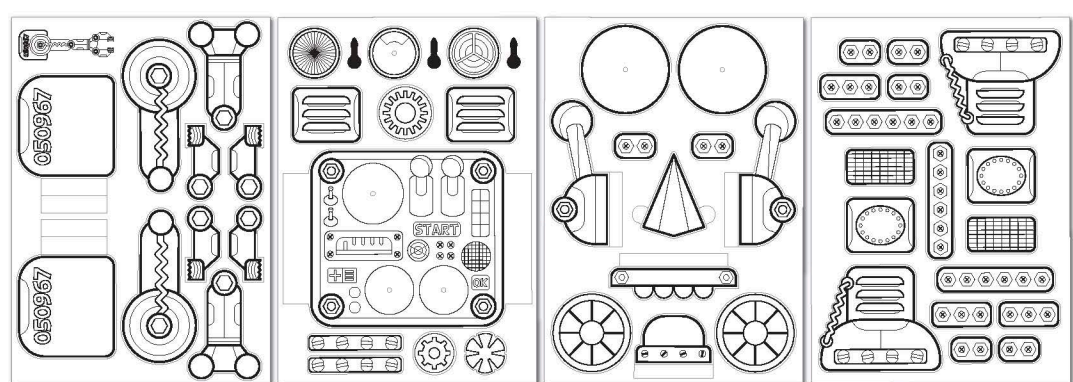

BOX CRAFT ACTIVITY

TRANSFORM A BOX

PLANE

4+

INCLUDING 4 PRE-CUT SHEETS 42 x 29 cm

Package size: 32x44cm - Cardboard sheet size: 42x29cm

ROBOT

Use the included metal brads for moving parts!

It's easy now to transform any box into a play object! Box Craft Activity offer ready to use pre-cut sheets. Customize the sheets with the included markers.

BOX
CRAFT
ACTIVITY

- 1 Find a box
- 2 Transform
- 3 Colour
- 4 Let's play!

TRANSFORM A BOX
ROBOT

4+

INCLUDING 4 PRE-CUT SHEETS 42 x 29 cm

Package size: 32x44cm - Cardboard sheet size: 42x29cm

BOX CRAFT ACTIVITY

TV

Use the included metal brads for moving parts!

It's easy now to transform any box into a play object! Box Craft Activity offer ready to use pre-cut sheets. Customize the sheets with the included markers.