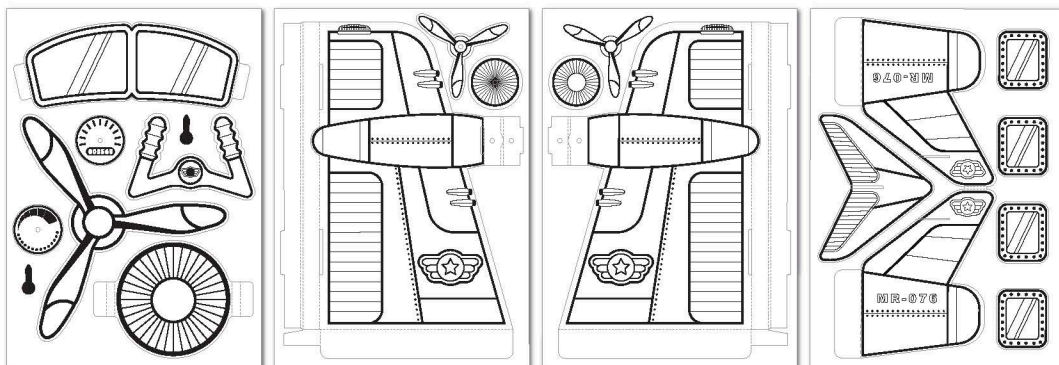

PLANE

Use the included metal brads for moving parts!

It's easy now to transform any box into a play object! Box Craft Activity offer ready to use pre-cut sheets. Customize the sheets with the included markers.

BOX CRAFT ACTIVITY

TRANSFORM A BOX

PLANE

4+

INCLUDING 4 PRE-CUT SHEETS 42 x 29 cm

Package size: 32x44cm - Cardboard sheet size: 42x29cm

ROBOT

Use the included metal brads for moving parts!

It's easy now to transform any box into a play object! Box Craft Activity offer ready to use pre-cut sheets. Customize the sheets with the included markers.

BOX
CRAFT
ACTIVITY

- 1 Find a box
- 2 Transform
- 3 Colour
- 4 Let's play!

TRANSFORM A BOX
ROBOT

4+

INCLUDING 4 PRE-CUT SHEETS 42 x 29 cm

Package size: 32x44cm - Cardboard sheet size: 42x29cm

BOX CRAFT ACTIVITY

TV

Use the included metal brads for moving parts!

It's easy now to transform any box into a play object! Box Craft Activity offer ready to use pre-cut sheets. Customize the sheets with the included markers.