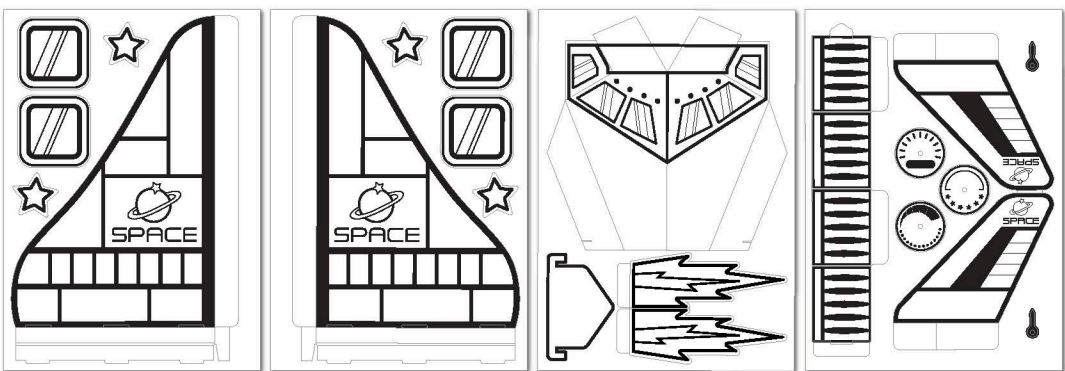

BOX CRAFT ACTIVITY

TRANSFORM A BOX CAR

4+

INCLUDING 4 PRE-CUT SHEETS 42 x 29 cm

- 1 Find a box
- 2 Transform
- 3 Colour
- 4 Let's play!

Package size: 32x44cm - Cardboard sheet size: 42x29cm

SPACE SHUTTLE

It's easy now to transform any box into a play object! Box Craft Activity offer ready to use pre-cut sheets. Customize the sheets with the included markers.

BOX CRAFT ACTIVITY

- 1 Find a box
- 2 Transform
- 3 Colour
- 4 Let's play!

TRANSFORM A BOX

SPACE SHUTTLE

4+

INCLUDING 4 PRE-CUT SHEETS 42 x 29 cm

Package size: 32x44cm - Cardboard sheet size: 42x29cm