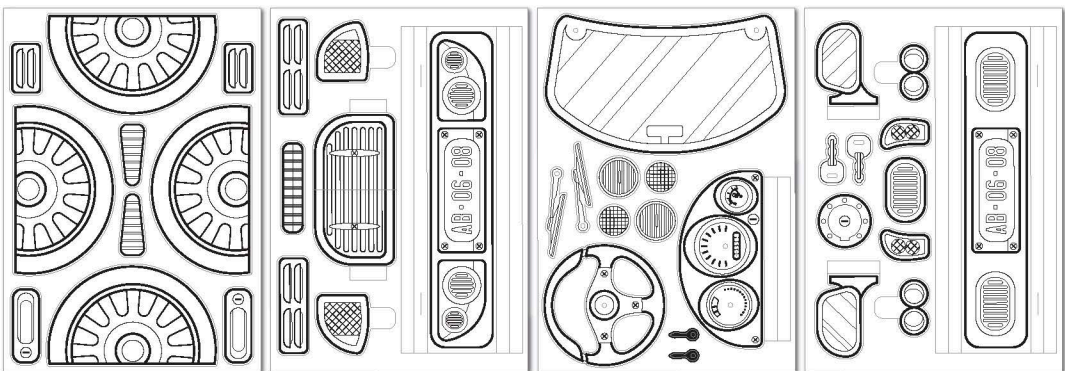

BOX CRAFT ACTIVITY

TRANSFORM A BOX CAR

4+

INCLUDING 4 PRE-CUT SHEETS 42 x 29 cm

- 1 Find a box
- 2 Transform
- 3 Colour
- 4 Let's play!

Package size: 32x44cm - Cardboard sheet size: 42x29cm

SPACE SHUTTLE

It's easy now to transform any box into a play object! Box Craft Activity offer ready to use pre-cut sheets. Customize the sheets with the included markers.

BOX CRAFT ACTIVITY

- 1 Find a box
- 2 Transform
- 3 Colour
- 4 Let's play!

TRANSFORM A BOX

SPACE SHUTTLE

4+

INCLUDING 4 PRE-CUT SHEETS 42 x 29 cm

Package size: 32x44cm - Cardboard sheet size: 42x29cm