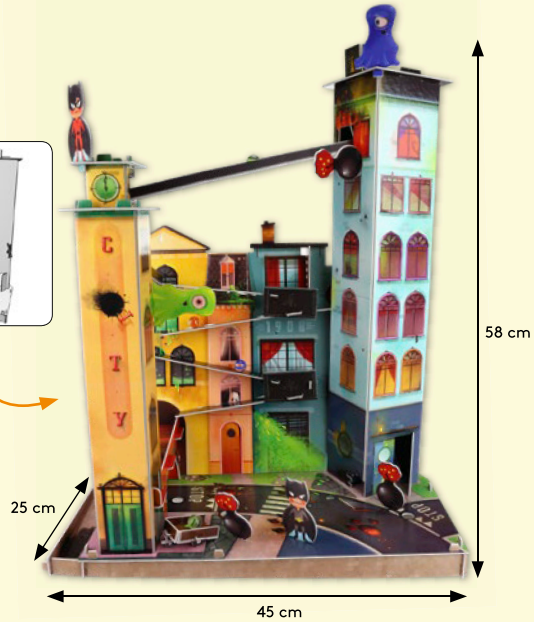

BUILD YOUR OWN MARBLE RUN COASTER

HIGH5
PRODUCTS

Veemarktstraat 20
5038 CV Tilburg
The Netherlands

info@high5products.com
tel: +31 (0) 13 20 70 850
fax: +31 (0) 13 20 70 851

contact us for more information!
www.high5products.com