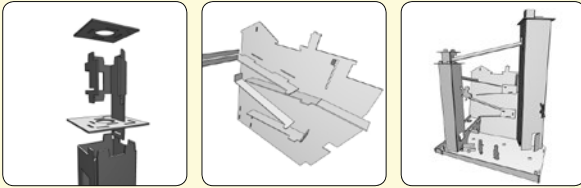

BUILD YOUR OWN MARBLE RUN COASTER

HIGH5
PRODUCTS

Veemarktstraat 20
5038 CV Tilburg
The Netherlands

info@high5products.com
tel: +31 (0) 13 20 70 850
fax: +31 (0) 13 20 70 851

contact us for more information!
www.high5products.com