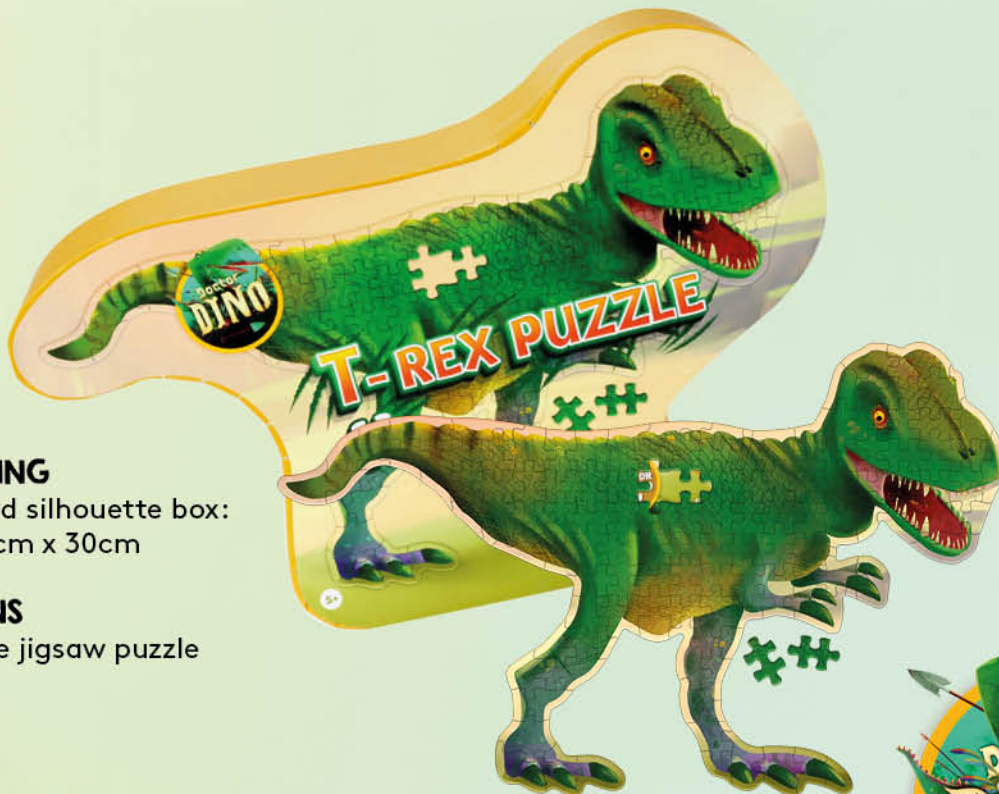

CONTAINS

Egg with growing dino

POP-OUT DINO SCENE & DINO PAINT SET

PACKAGING

Paper box:
19cm x 14cm x 3cm

CONTAINS

4 pre-cut cardboard sheets,
1 scene on cut-out sleeve

PACKAGING

Full colour box with window:
16,5cm x 18cm x 5,5cm

CONTAINS

Cast dino figure, 5 paint
colours, paint brush

D.I.Y. JUMPING FIGURES & FLYING DINO

PACKAGING

Paper box: 13cm x 9cm x 3,5cm

CONTAINS

13 x self-adhesive foam sheets,
6 x jump-up springs

PACKAGING

Paper sleeve:
25cm x 22cm

CONTAINS

1 cardboard sheet,
3 re-usable sticker sheets

PACKAGING

Full color backcard with eurolock:
10cm x 25cm

CONTAINS

7 stickers

3D COLOURING DINO & T-REX PUZZLE

PACKAGING

Envelope box: 20cm x 29cm

CONTAINS

3 die-cutted cardboard sheets, instruction sheet

PACKAGING

Cardboard silhouette box:
23cm x 5cm x 30cm

CONTAINS