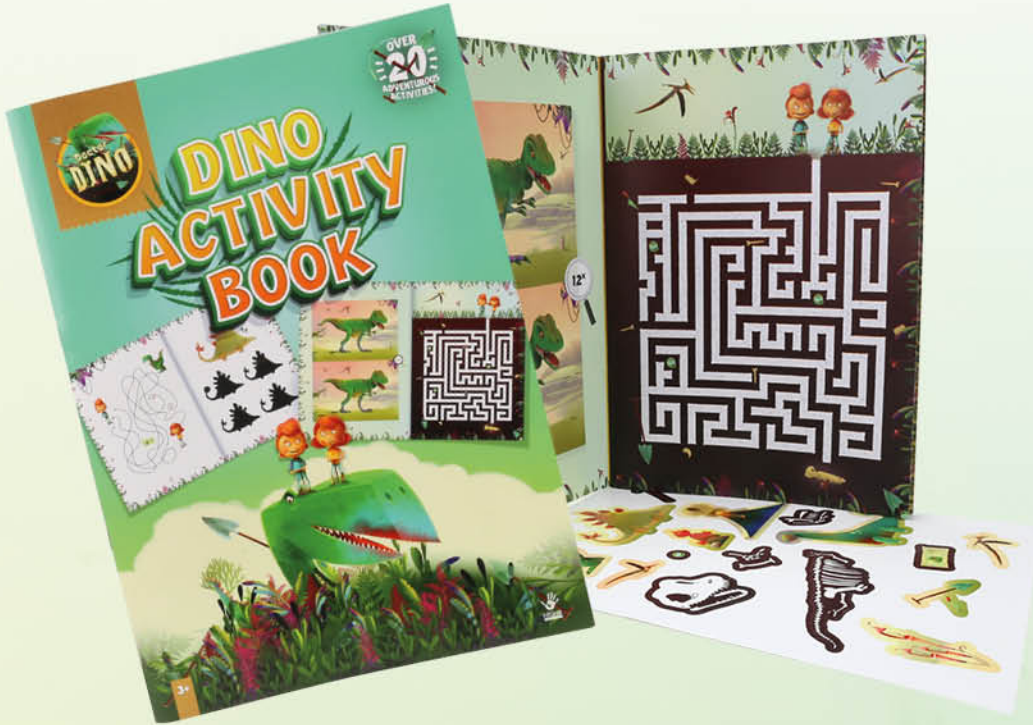

CONTAINS

Egg with growing dino

POP-OUT DINO SCENE & DINO PAINT SET

PACKAGING

Paper box:
19cm x 14cm x 3cm

CONTAINS

4 pre-cut cardboard sheets,
1 scene on cut-out sleeve

PACKAGING

PACKAGING

Paper sleeve:
9cm x 24cm

CONTAINS

2 pre-cut foamboards

DINO FOAM MOSAIC & MODELLING FOAM KIT

PACKAGING

Full color box with window:
11cm x 5,5cm x 9cm

CONTAINS

5 cardboard shapes,
4 sheets of glitterfoam,
5 suction cups with loop,
1 bakers twine

PACKAGING

Full color box with window:
21cm x 7,5cm x 29cm

CONTAINS

6 cups with modelling foam,
2 styrofoam dino's

DINO ACTIVITY BOOK & GLOW IN THE DARK POSTER

PACKAGING

Paperback with
Full colour cover:
21cm x 29,7cm (A4)

CONTAINS

24 pages with activities
1 sticker sheet

PACKAGING

Cardboard poster tube:
Ø 4cm x 61cm

CONTAINS

Poster 60cm x 80cm
with glow in the dark
effect