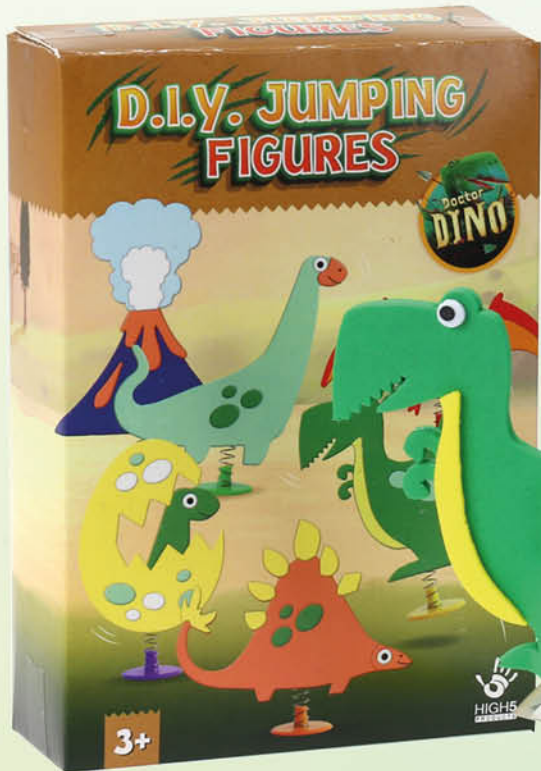

**16
GREAT
ITEMS!**

EXCAVATION KIT & HATCH - GROW EGG

PACKAGING

Paper box with header card:
9cm x 8cm x 13,5cm

CONTAINS

Resin egg, chisel, brush,
dinosaur skeleton

PACKAGING

Paper box with header card:
11cm x 5,5cm x 9cm

CONTAINS

Egg with growing dino

POP-OUT DINO SCENE & DINO PAINT SET

PACKAGING

Paper box:
19cm x 14cm x 3cm

CONTAINS

4 pre-cut cardboard sheets,
1 scene on cut-out sleeve

PACKAGING

Full colour box with window:
16,5cm x 18cm x 5,5cm

CONTAINS

Cast dino figure, 5 paint
colours, paint brush

D.I.Y. JUMPING FIGURES & FLYING DINO

PACKAGING

Paper box: 13cm x 9cm x 3,5cm

CONTAINS

13 x self-adhesive foam sheets,
6 x jump-up springs

PACKAGING

Paper sleeve:
9cm x 24cm

CONTAINS

2 pre-cut foamboards

DINO FOAM MOSAIC & MODELLING FOAM KIT

PACKAGING

Full color box with window:
11cm x 5,5cm x 9cm

CONTAINS